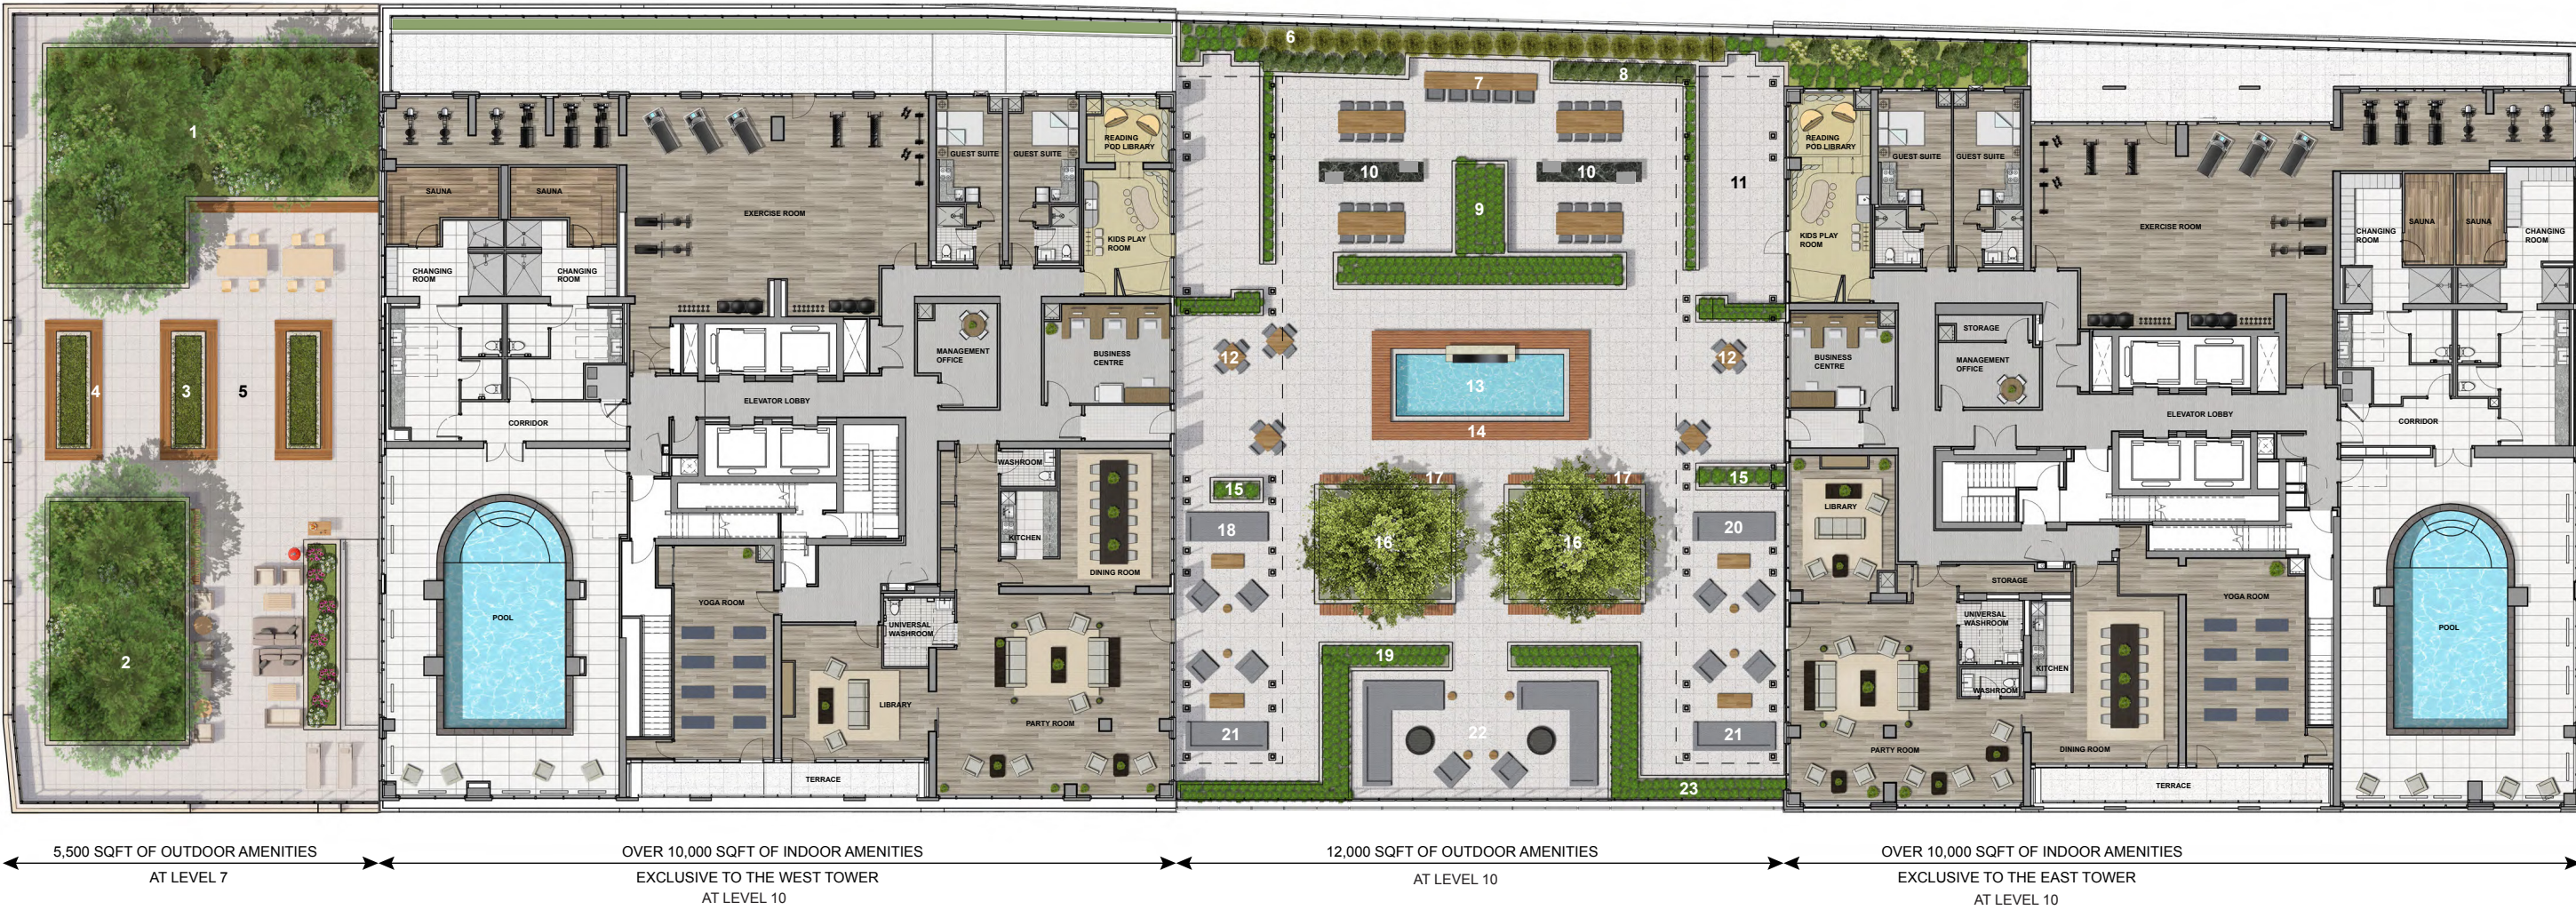

MIRABELLA AMENITIES

Outdoor Terraces Legend

1 & 2. High capacity planters provided to support planting of trees, meeting the requirements of Toronto Green Standard Tier 2 and LEED Gold.

3. Terrace Planters Designed to meet LEED credit for 'Protect and Restore Natural Habitat'

4. Cedar Clad Bench

5. Terrace paving materials with high solar reflectance contributing to LEED credit for 'Heat Island Reduction'

6. High Planter, Material to Match Typical Paving

7. Bar with Bench

8. Low Planter with Boxwood

9. High Planter with Small Trees and Low Planting

10. BBQ, Stone Counter

11. Children's Play Area

12. Bistro Tables

13. Reflecting Pool with Water Fall

14. Wood Pool Surround

15. Low Planter

16. Low Planter, Material to Match Dark Accent Pavers, Planted with Four Trees and Low Plantings

17. Seating Built into Planter

18. Outdoor Seating Under Freestanding Canopy

19. Low Planter with Hedges

20. Outdoor Seating Under Freestanding Canopy

21. Line of Freestanding Canopy

22. Seating Area. Upholstered Sofas, Fire pit