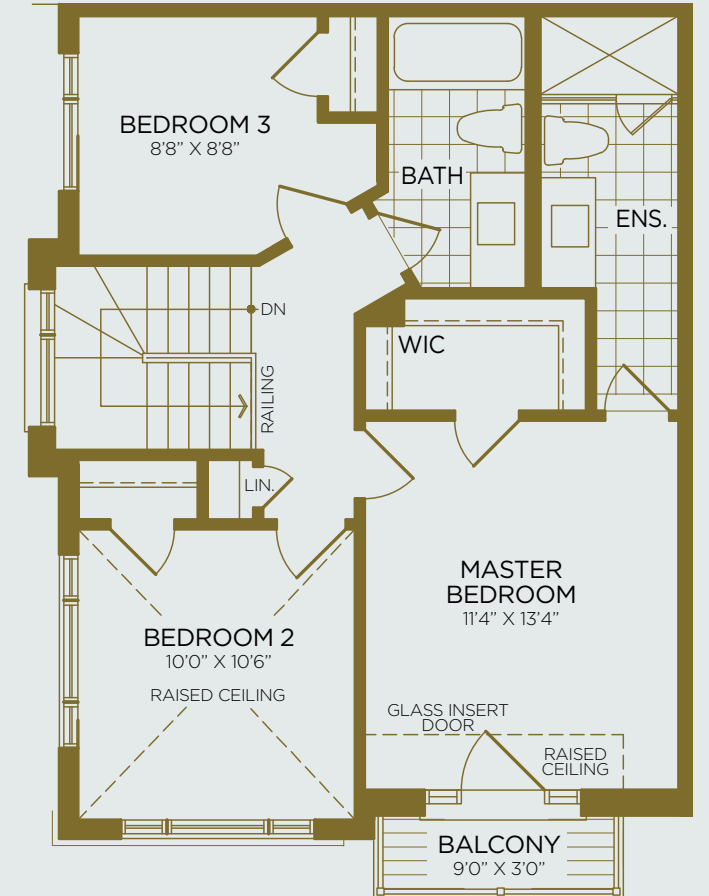

THE BLUE HERON

The Moraine Collection
Boutique Towns

3 Bedroom Interior 1,662 sq.ft.
Exterior 122 sq.ft.

Basement
Elev. A

Entry Level
Elev. A

Main Floor
Elev. A

Upper Floor
Elev. A