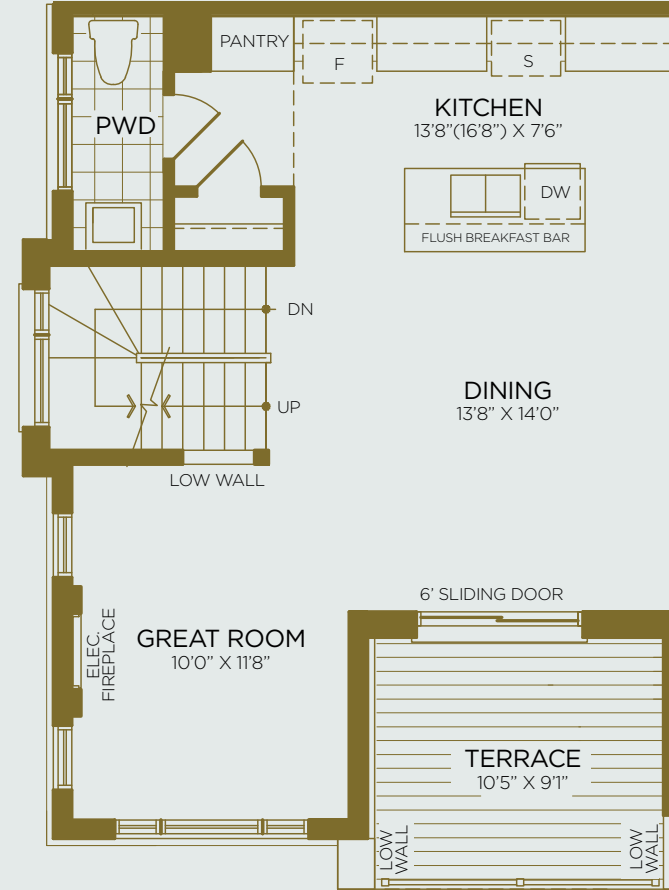

THE BLUE HERON

The Moraine Collection
Boutique Towns

3 Bedroom Interior 1,662 sq.ft.
Exterior 122 sq.ft.

Basement
Elev. A

Entry Level
Elev. A

Main Floor
Elev. A

Upper Floor
Elev. A