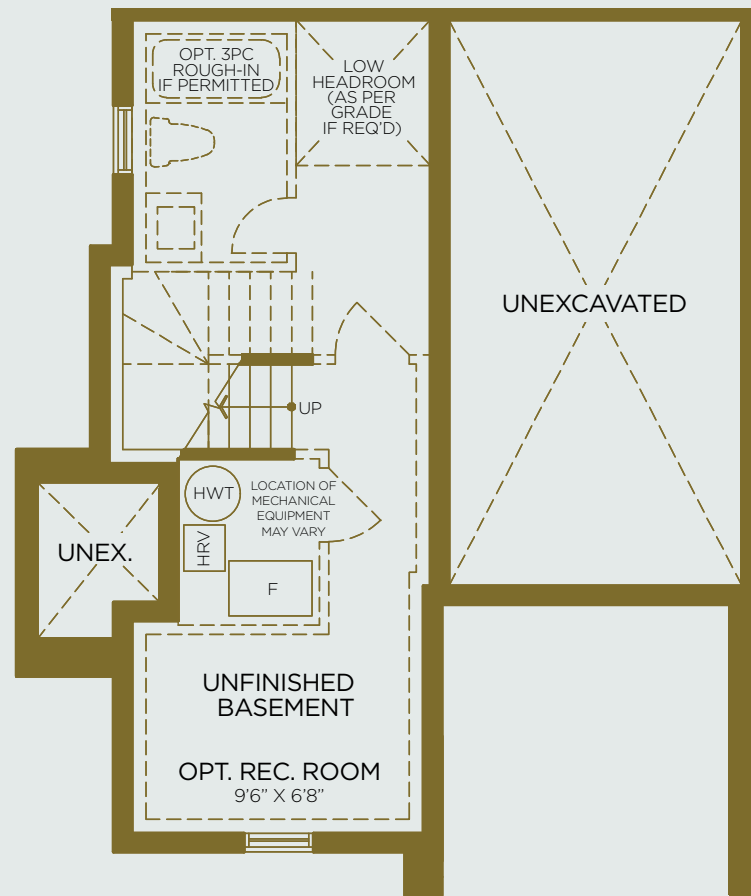

THE BLUE HERON

The Moraine Collection
Boutique Towns

3 Bedroom Interior 1,662 sq.ft.
Exterior 122 sq.ft.

Basement
Elev. A

Entry Level
Elev. A

Main Floor
Elev. A

Upper Floor
Elev. A