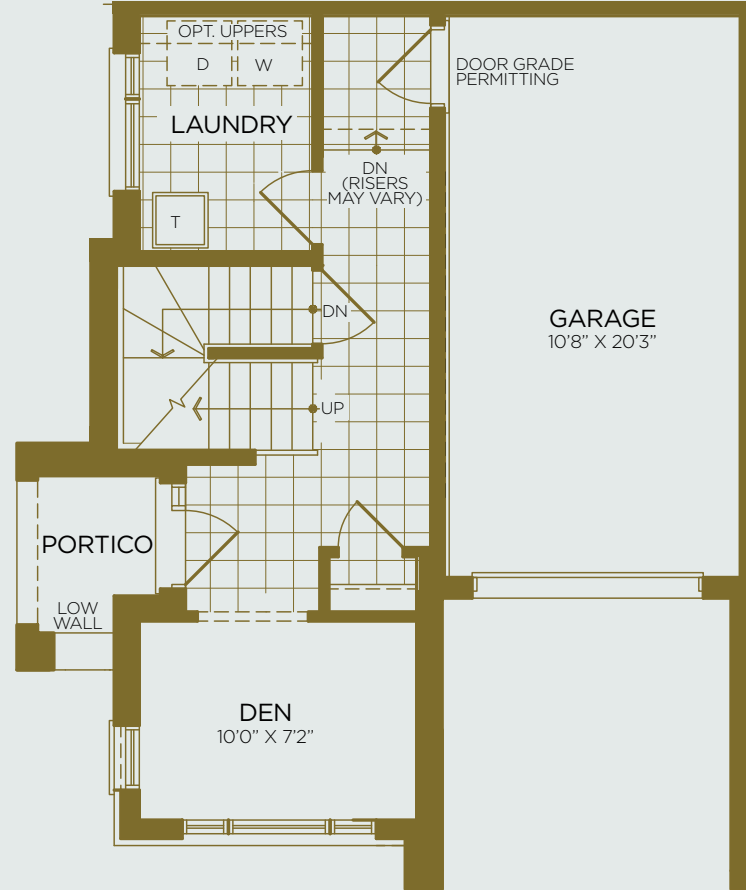

THE BLUE HERON

The Moraine Collection
Boutique Towns

3 Bedroom Interior 1,662 sq.ft.
Exterior 122 sq.ft.

Basement
Elev. A

Entry Level
Elev. A

Main Floor
Elev. A

Upper Floor
Elev. A