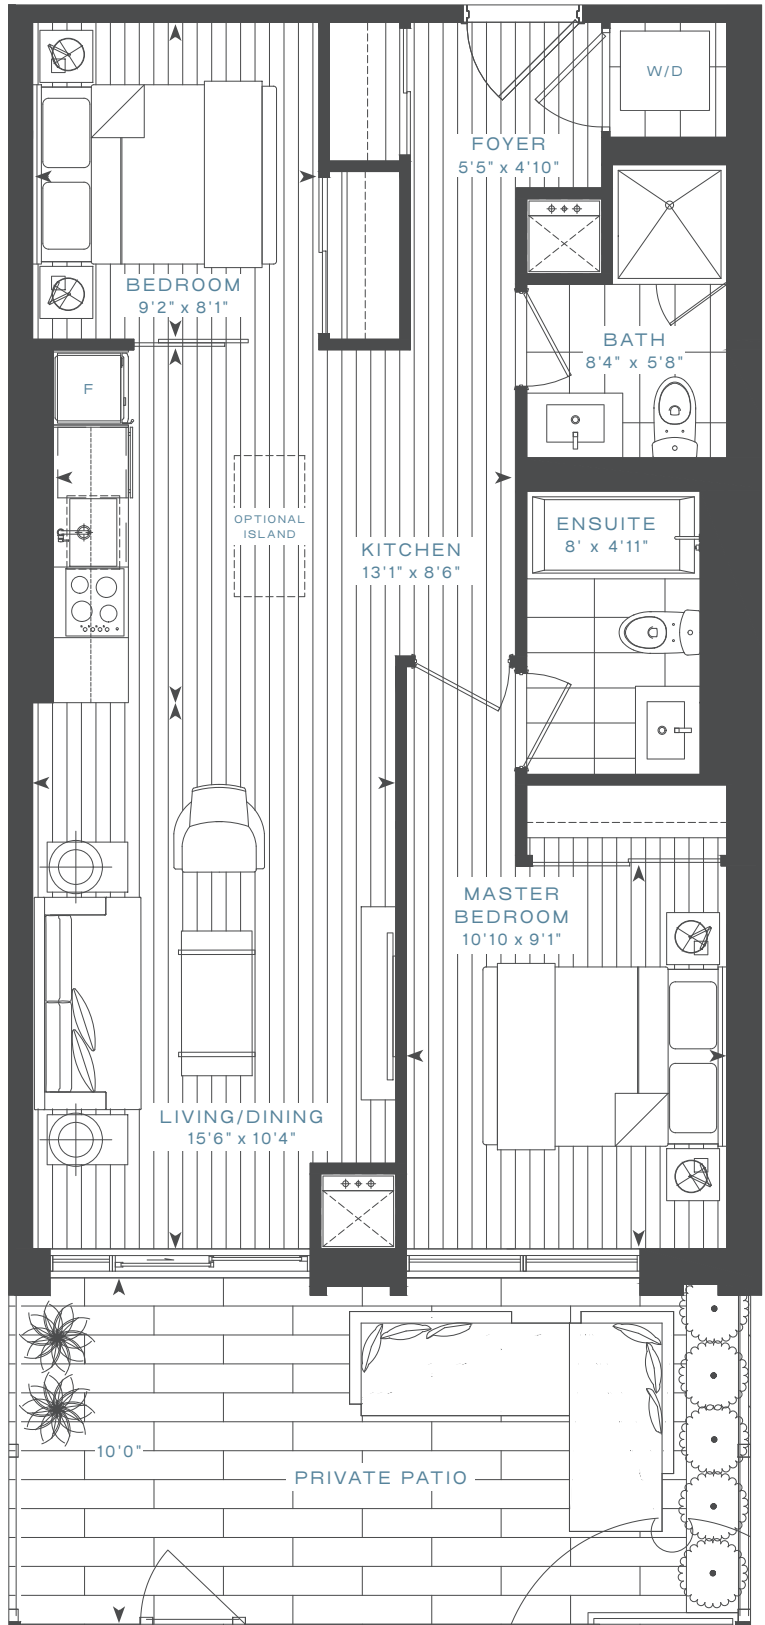

The Polar

TWO BEDROOM SUITE

Living	900 SF
Terrace	194 SF
Total	1094 SF

FEATURES

- South-Facing Terrace
- Two Ensuites
- Double Sinks in Master Ensuite
- Walk-In Closet
- Oversized Bathrooms

Floor 3

The River

TWO BEDROOM SUITE

Living	740 SF
Terrace	205 SF
Total	945 SF

FEATURES

- South-Facing
- Private Patio
- Ensuite
- Loft Ceilings

Ground Floor

The Wave

TWO BEDROOM SUITE

Living	750 SF
Terrace	205 SF
Total	955 SF

FEATURES

- South-Facing
- Private Patio
- Ensuite
- Loft Ceilings

Ground Floor