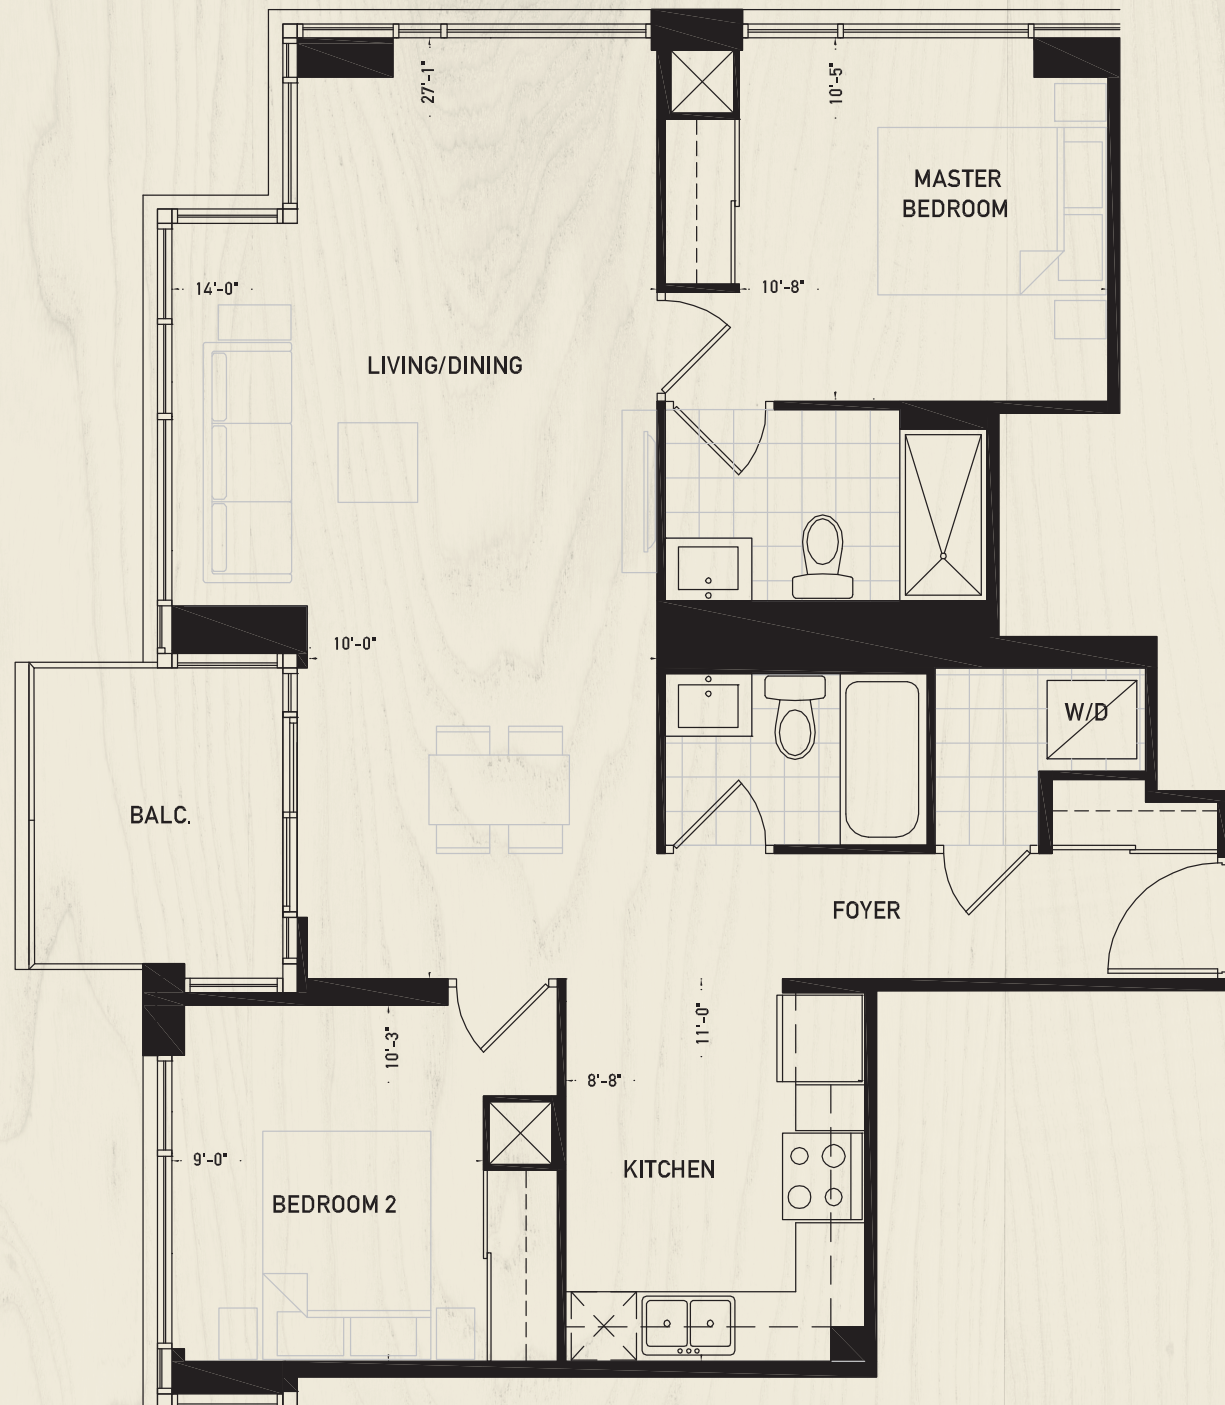

BAMBOO 2 BEDROOM

SUITE 958 SQ. FT. / BALCONY 62 SQ. FT.*

*Floors 9, 11, 13, 15, 17, 19, 21, 23, 25

SEQUOIA 2 BEDROOM + DEN

SUITE 968 SQ. FT. / BALCONY 29 SQ. FT.

FLOORS 3 - 4

Dimensions, specifications, layouts, location of materials and fixtures, tile floor patterns and architectural detailing (including window size and location and door size, location and swing) are approximate only and are subject to change without notice. Actual usable floor space varies from stated floor area. Orientation of suite may be reversed and Purchaser agrees to accept same. Balconies, terraces and patios are exclusive use common elements shown for display purposes only and location and size are subject to change without notice. Illustrations are artist's concept only. E. & O. E.