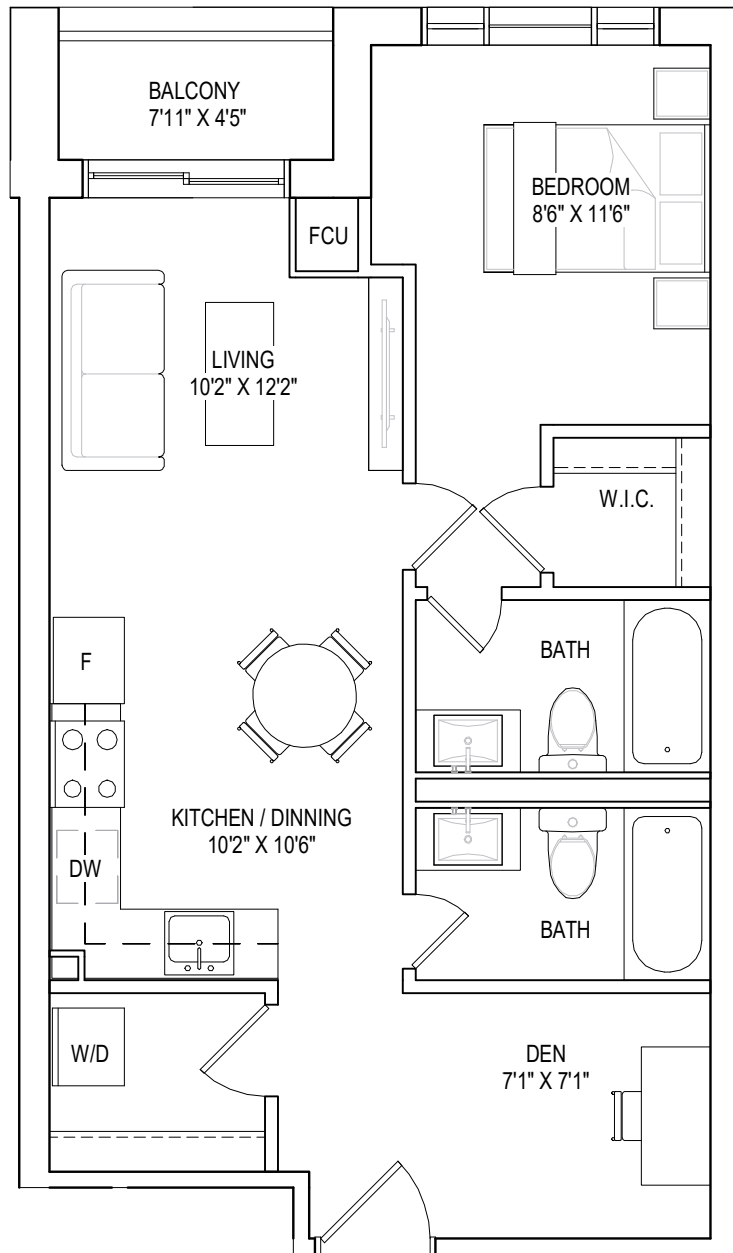

I BEDROOM, I BATHROOM

interior living area | 471 sf
 outdoor living area | 53 sf
 total living area | 524 sf

10TH FLOOR

I BEDROOM, I BATHROOM

interior living area | 560 sf
outdoor living area | 171 sf
total living area | 731 sf

9TH FLOOR

1 BEDROOM + DEN, 2 BATHROOMS

interior living area | 626 sf
total living area | 626 sf

GROUND FLOOR

I BEDROOM + DEN, 2 BATHROOMS

interior living area | 684 sf
outdoor living area | 35 sf
total living area | 719 sf

1 BEDROOM + DEN, 2 BATHROOMS

interior living area | 670 sf
outdoor living area | 35 sf
total living area | 705 sf

2ND - 5TH FLOOR

6TH FLOOR

7TH FLOOR

1 BEDROOM + DEN, 2 BATHROOMS

interior living area | 591 sf
outdoor living area | 114 sf
total living area | 705 sf