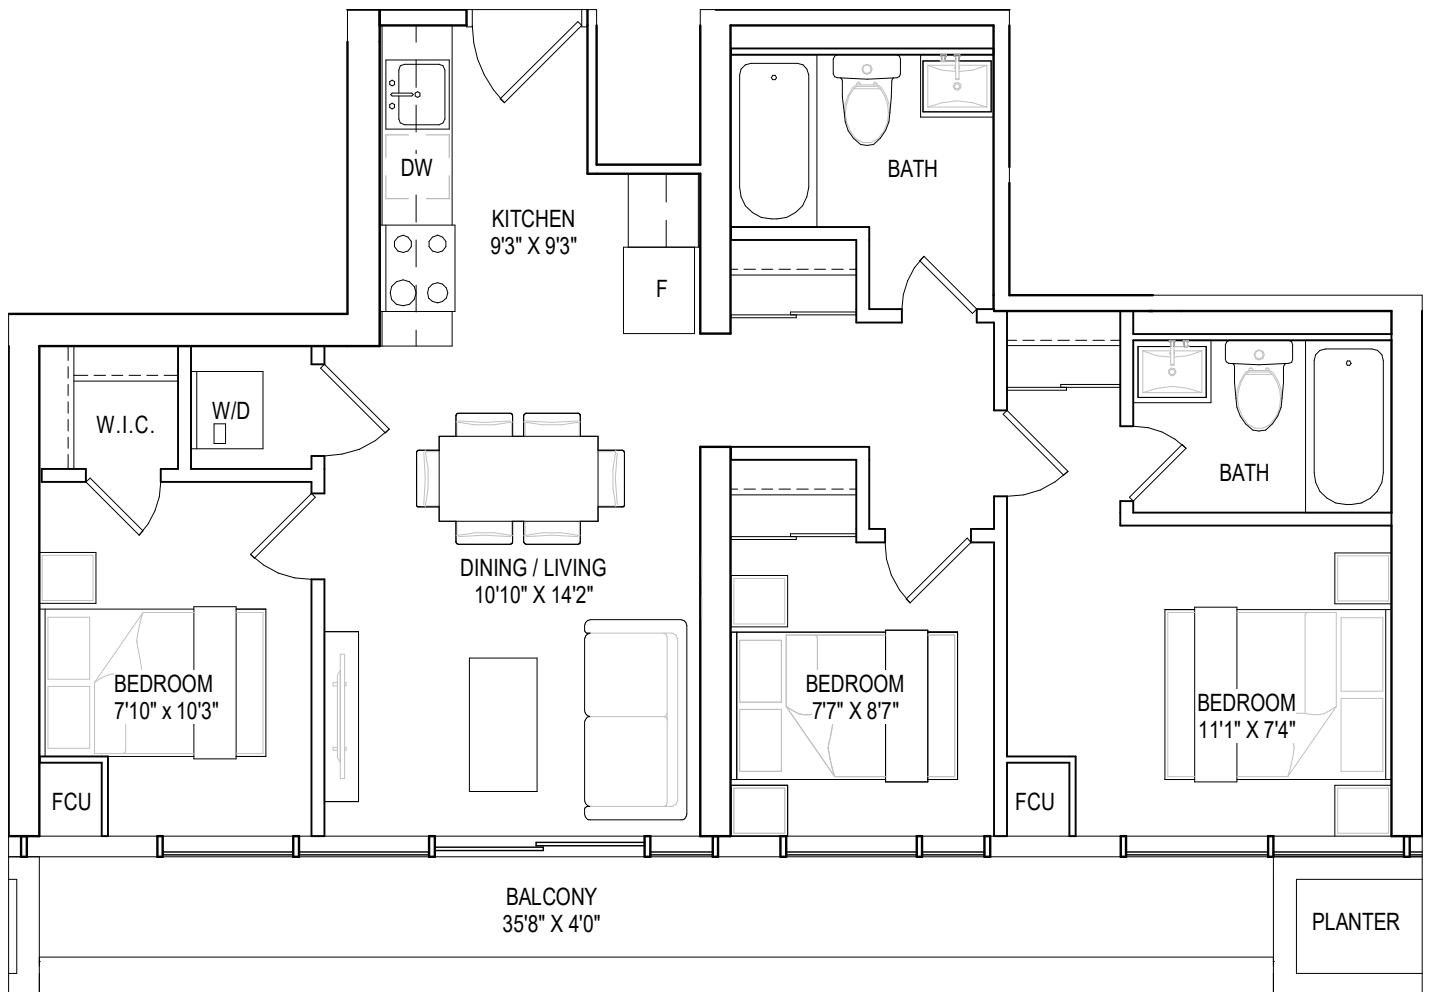

3 BEDROOMS, 2 BATHROOMS

interior living area | 791 sf
outdoor living area | 144 sf
total living area | 935 sf

10TH FLOOR