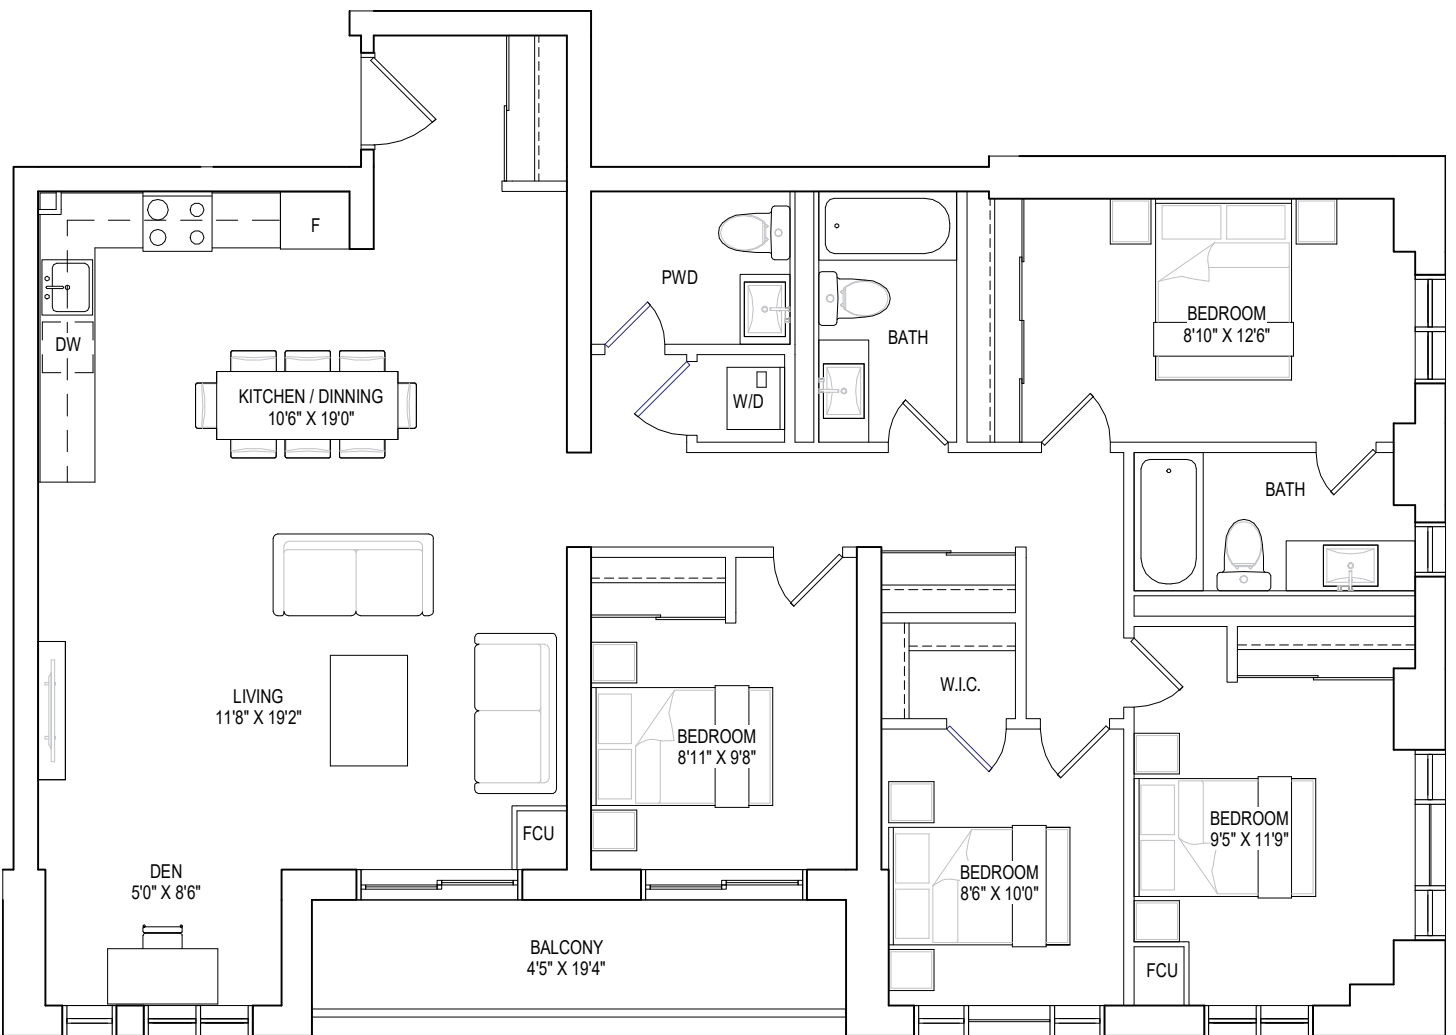

6TH FLOOR

7TH FLOOR

4 BEDROOMS, 2.5 BATHROOMS

interior living area | 1226 sf
outdoor living area | 39 sf
total living area | 1265 sf

2ND - 5TH FLOOR

4 BEDROOMS + DEN, 2.5 BATHROOMS

interior living area | 1568 sf
outdoor living area | 85 sf
total living area | 1653 sf