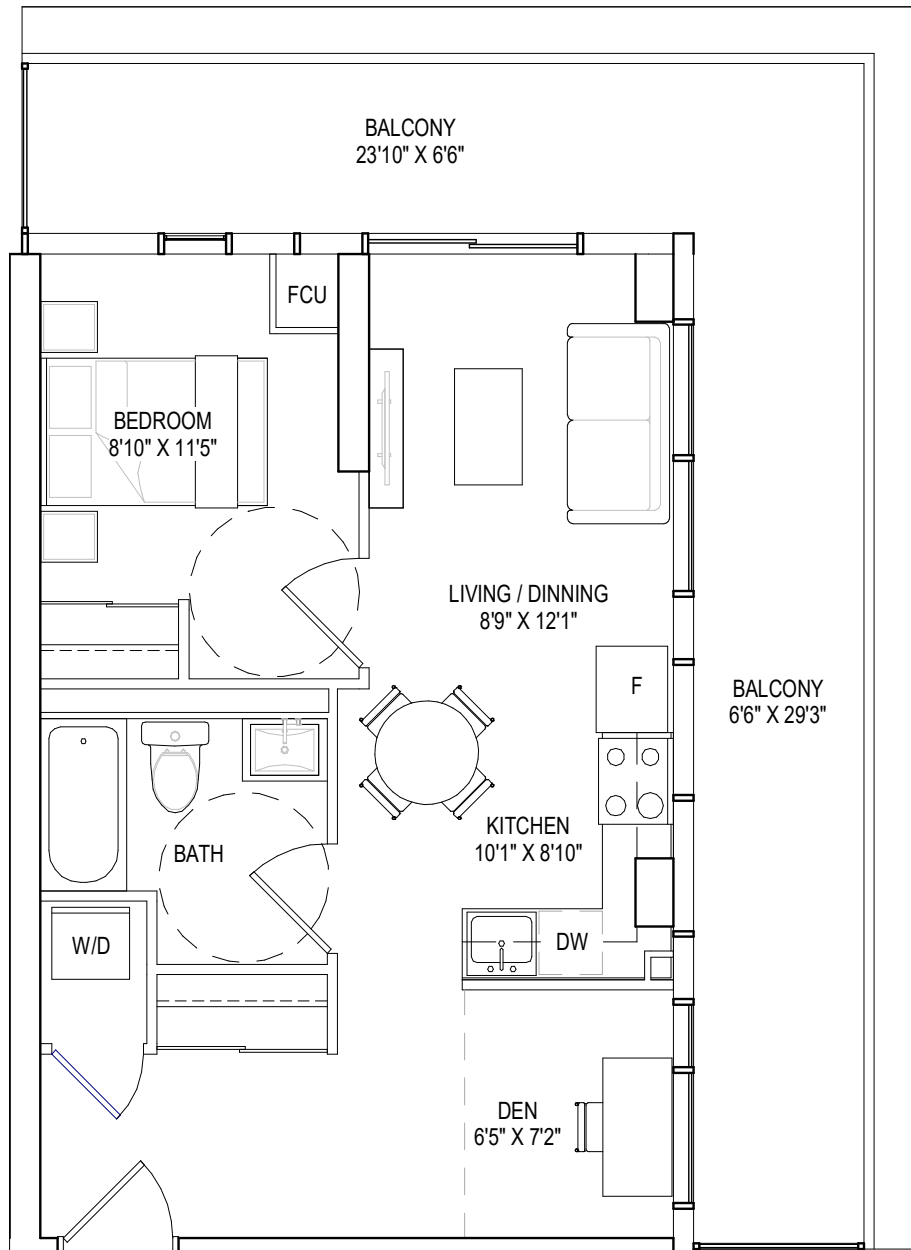

8TH FLOOR

1 BEDROOM + DEN, 2 BATHROOMS

interior living area | 577 sf
outdoor living area | 50 sf
total living area | 627 sf

9TH FLOOR

10TH FLOOR

1 BEDROOM + DEN, 1 BATHROOM

interior living area | 569 sf
outdoor living area | 270 sf
total living area | 839 sf

8TH FLOOR

1 BEDROOM + DEN, 1 BATHROOM

interior living area | 569 sf
outdoor living area | 40 sf
total living area | 609 sf

9TH FLOOR

10TH FLOOR

2 BEDROOMS, 2 BATHROOMS

interior living area | 697 sf
outdoor living area | 263 sf
total living area | 960 sf