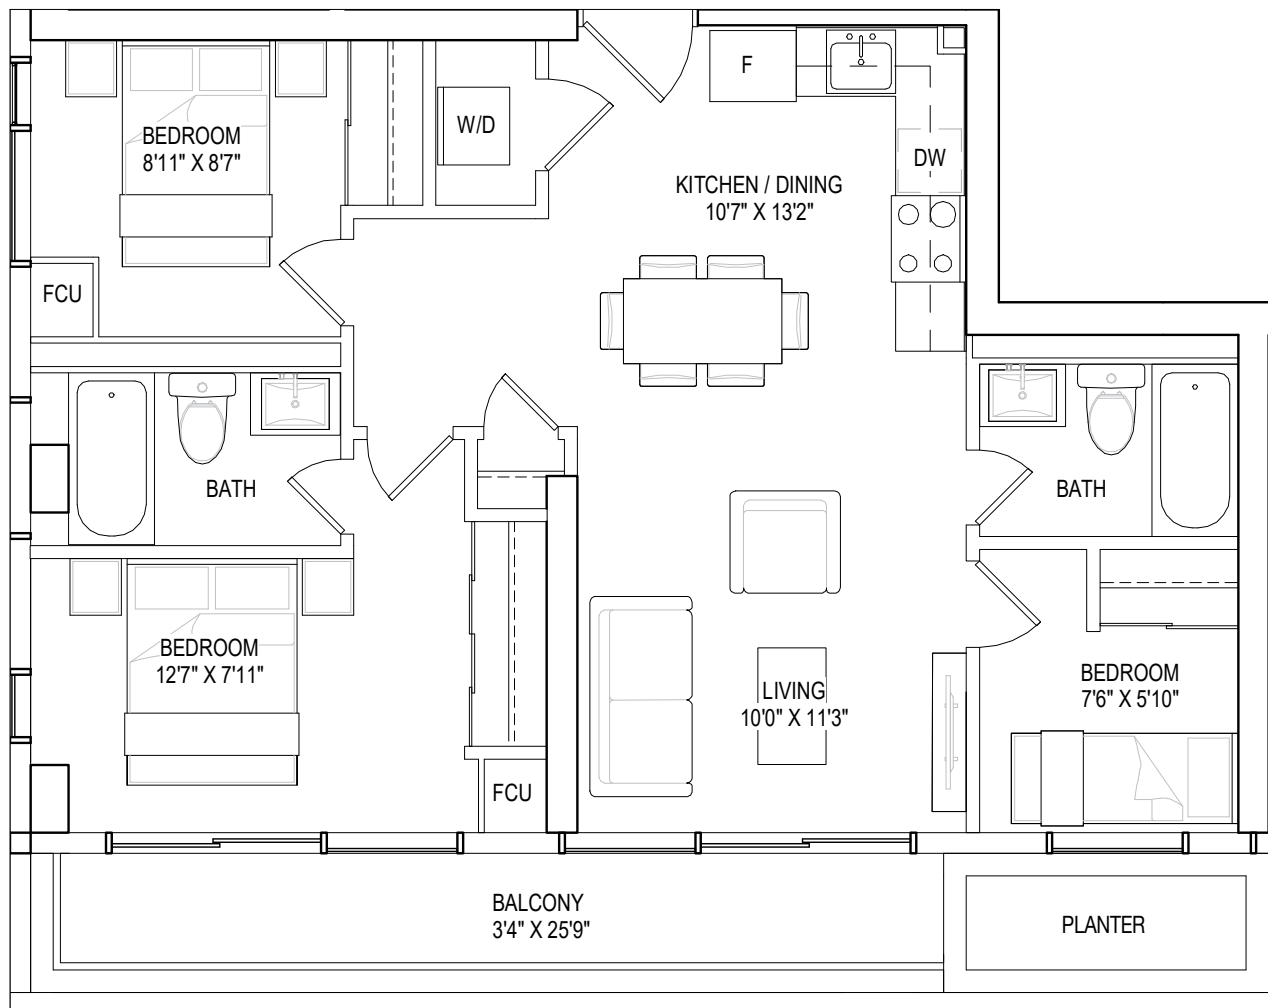

9TH FLOOR

10TH FLOOR

3 BEDROOMS, 2 BATHROOMS

interior living area | 979 sf
outdoor living area | 234 sf
total living area | 1211 sf

9TH FLOOR

3 BEDROOMS , 2 BATHROOMS

interior living area | 812 sf
outdoor living area | 87 sf
total living area | 897 sf

10TH FLOOR

3 BEDROOMS, 2 BATHROOMS

interior living area | 980 sf
outdoor living area | 277 sf
total living area | 1250 sf

3 BEDROOMS, 2 BATHROOMS

interior living area | 998 sf
outdoor living area | 270 sf
total living area | 1268 sf