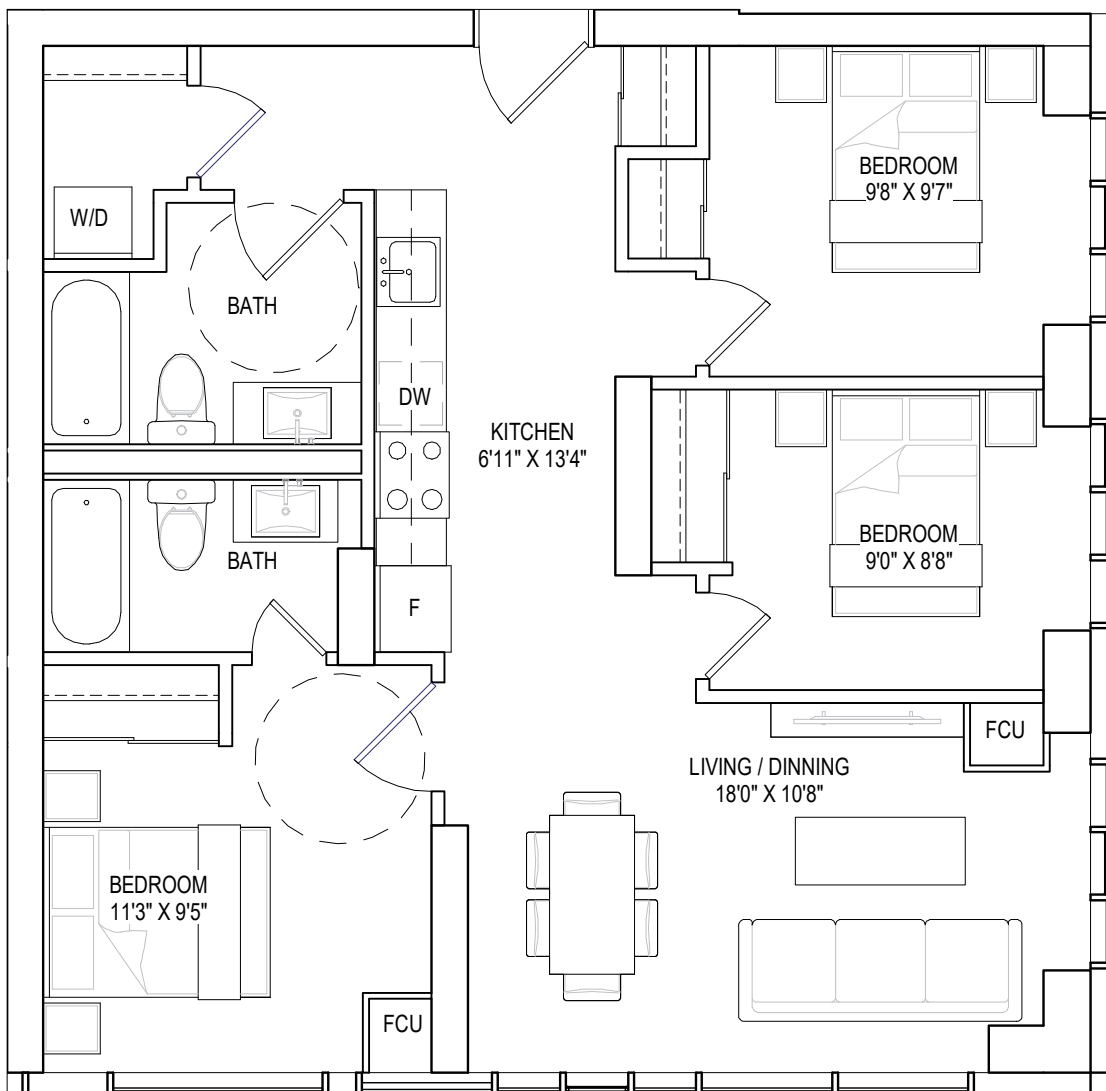

3 BEDROOMS, 2 BATHROOMS

interior living area | 988 sf
total living area | 988 sf