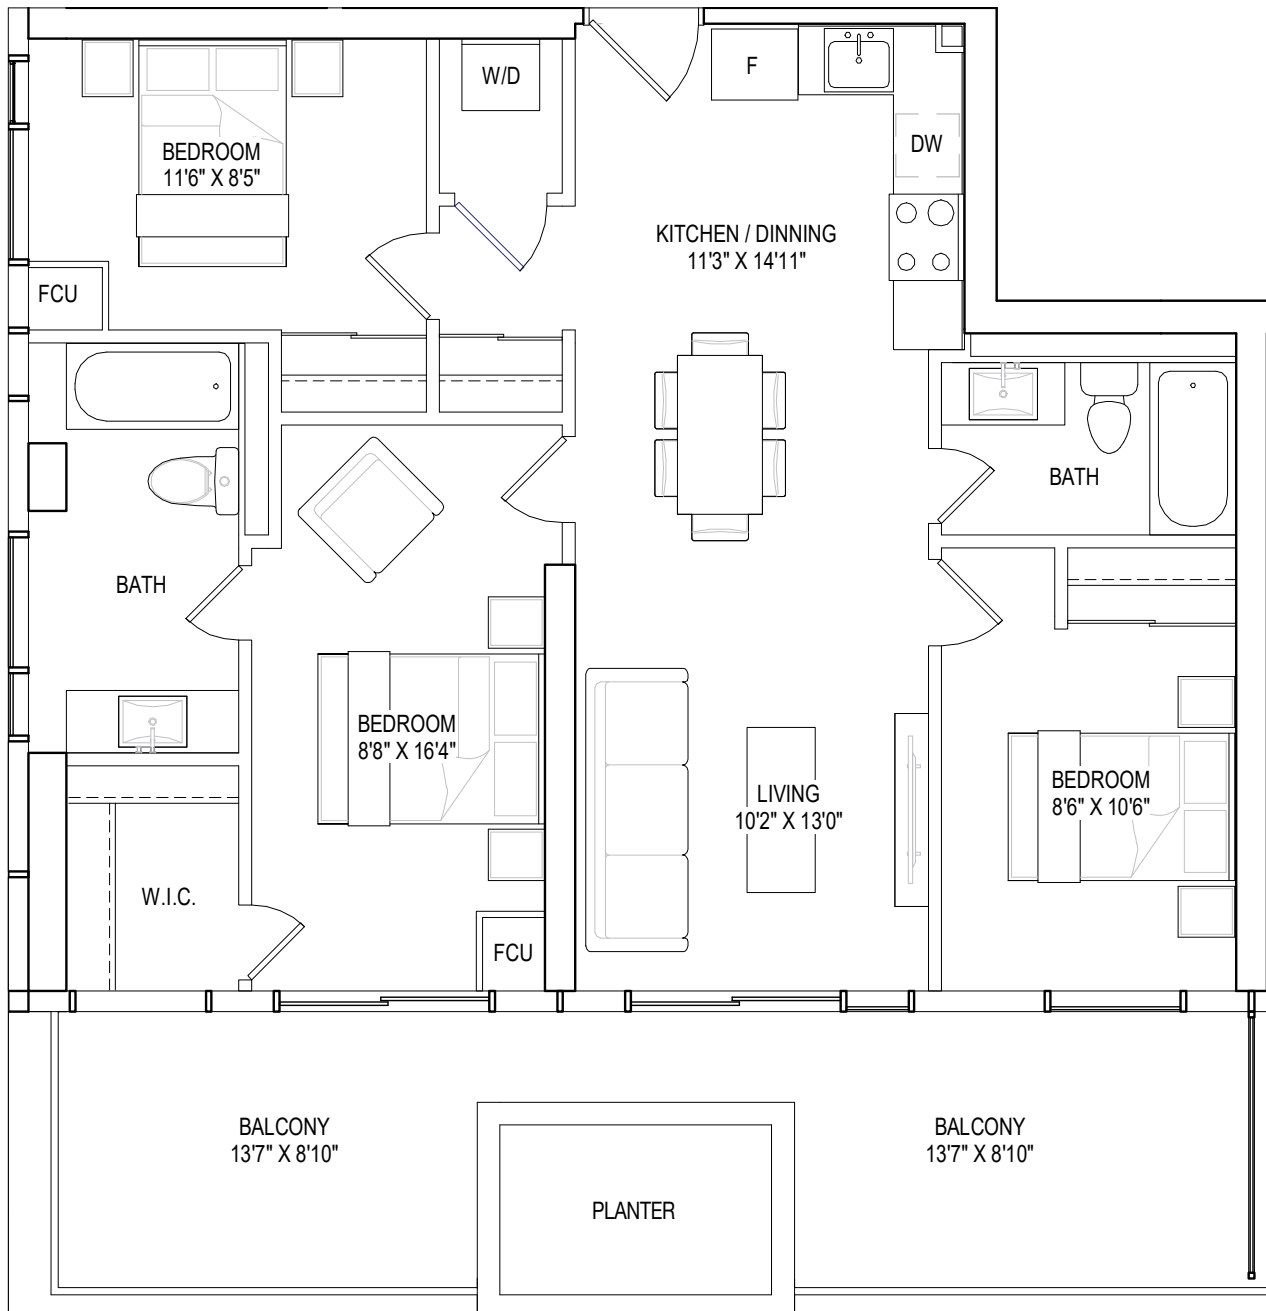

9TH FLOOR

10TH FLOOR

3 BEDROOMS, 2 BATHROOMS

interior living area | 979 sf
outdoor living area | 234 sf
total living area | 1211 sf

9TH FLOOR

3 BEDROOMS , 2 BATHROOMS

interior living area | 812 sf
outdoor living area | 87 sf
total living area | 897 sf

10TH FLOOR

3 BEDROOMS, 2 BATHROOMS

interior living area | 980 sf
outdoor living area | 277 sf
total living area | 1250 sf

3 BEDROOMS, 2 BATHROOMS

interior living area | 998 sf
outdoor living area | 270 sf
total living area | 1268 sf