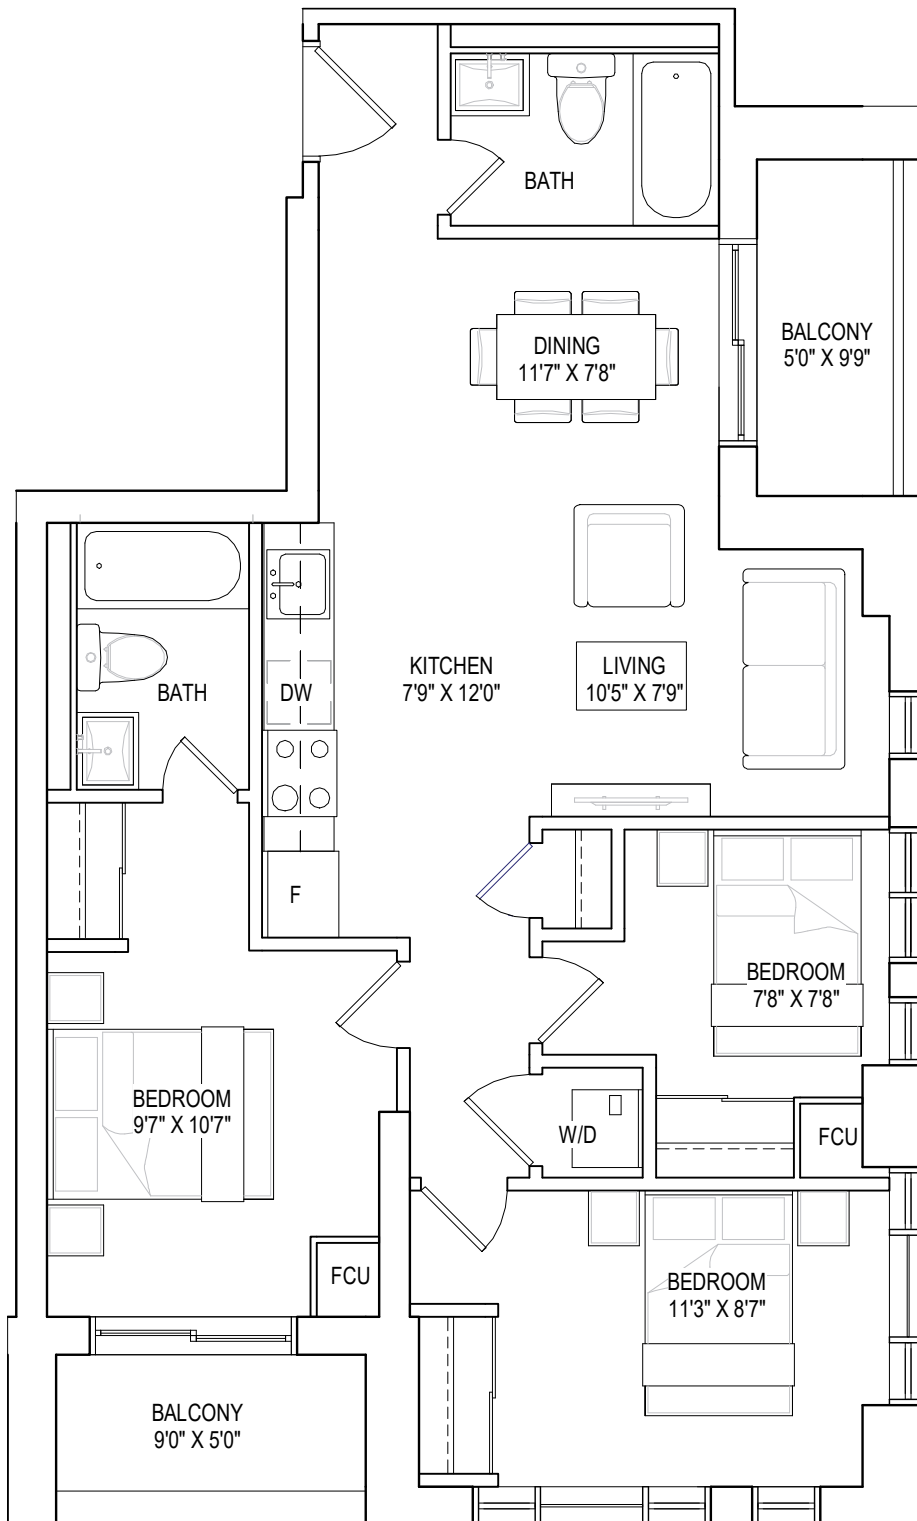

8TH FLOOR

3 BEDROOMS, 2 BATHROOMS

interior living area | 988 sf
total living area | 988 sf

GROUND FLOOR

3 BEDROOMS, 2 BATHROOMS

interior living area | 948 sf
outdoor living area | 216 sf
total living area | 1164 sf

GROUND FLOOR

3 BEDROOMS, 2 BATHROOMS

interior living area | 909 sf
outdoor living area | 92 sf
total living area | 1001 sf

2ND - 5TH FLOOR

6TH FLOOR

7TH FLOOR

3 BEDROOMS, 2 BATHROOMS

interior living area | 923 sf
outdoor living area | 32 sf
total living area | 955 sf