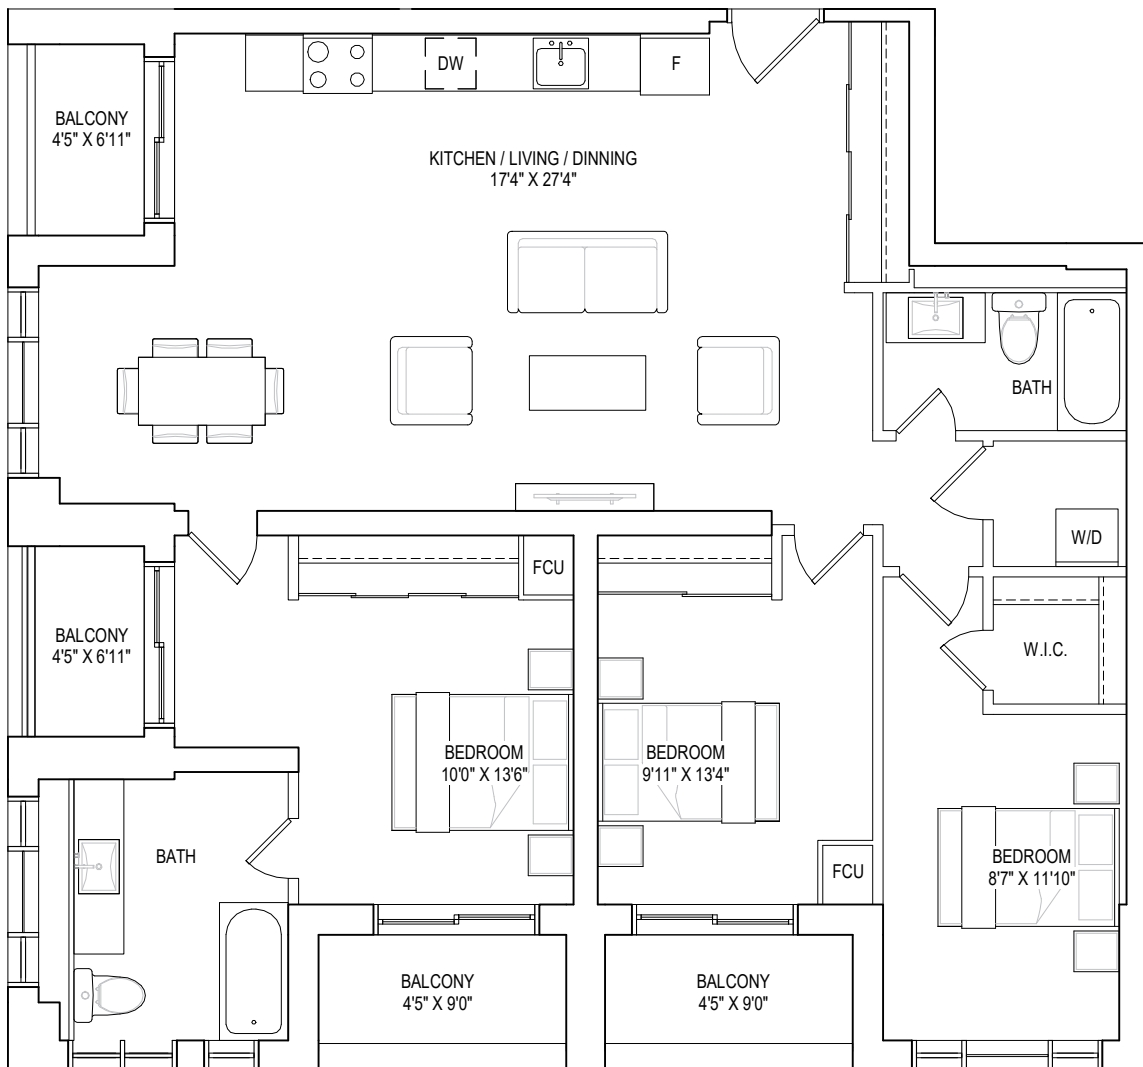

3 BEDROOMS, 2 BATHROOMS

interior living area | 1340 sf
outdoor living area | 140 sf
total living area | 1480 sf

7TH FLOOR