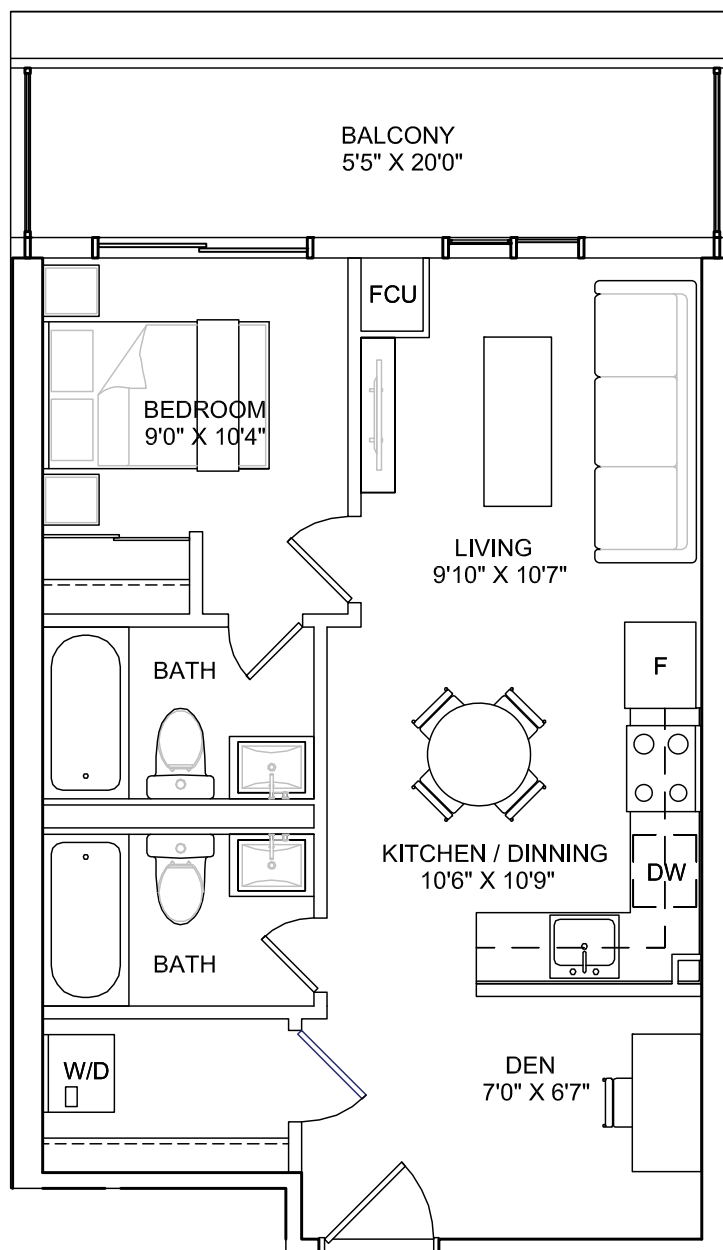

1 BEDROOM + DEN, 2 BATHROOMS

interior living area | 670 sf
outdoor living area | 35 sf
total living area | 705 sf

2ND - 5TH FLOOR

6TH FLOOR

7TH FLOOR

1 BEDROOM + DEN, 2 BATHROOMS

interior living area | 591 sf
outdoor living area | 114 sf
total living area | 705 sf

8TH FLOOR

1 BEDROOM + DEN, 2 BATHROOMS

interior living area | 591 sf
outdoor living area | 50 sf
total living area | 641 sf

9TH FLOOR

10TH FLOOR

1 BEDROOM + DEN, 2 BATHROOMS

interior living area | 577 sf
outdoor living area | 108 sf
total living area | 685 sf

8TH FLOOR

1 BEDROOM + DEN, 2 BATHROOMS

interior living area | 577 sf
outdoor living area | 50 sf
total living area | 627 sf

9TH FLOOR

10TH FLOOR

1 BEDROOM + DEN, 1 BATHROOM

interior living area | 569 sf
outdoor living area | 270 sf
total living area | 839 sf