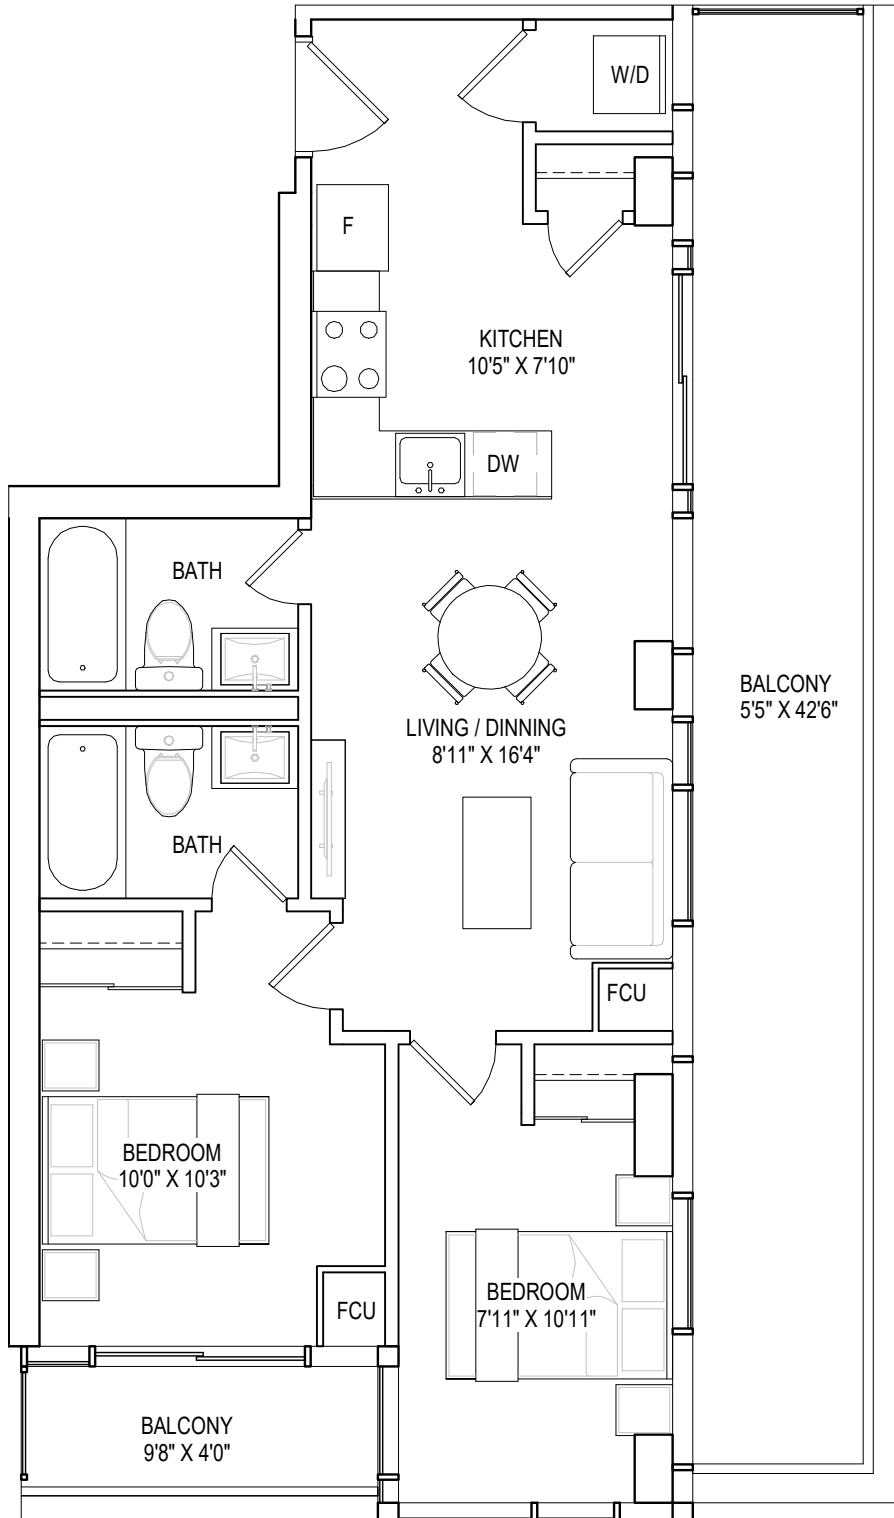

8TH FLOOR

1 BEDROOM + DEN, 2 BATHROOMS

interior living area | 577 sf
outdoor living area | 50 sf
total living area | 627 sf

9TH FLOOR

10TH FLOOR

1 BEDROOM + DEN, 1 BATHROOM

interior living area | 569 sf
outdoor living area | 270 sf
total living area | 839 sf

8TH FLOOR

1 BEDROOM + DEN, 1 BATHROOM

interior living area | 569 sf
outdoor living area | 40 sf
total living area | 609 sf

9TH FLOOR

10TH FLOOR

2 BEDROOMS, 2 BATHROOMS

interior living area | 697 sf
outdoor living area | 263 sf
total living area | 960 sf

8TH FLOOR

3 BEDROOMS, 2 BATHROOMS

interior living area | 988 sf
total living area | 988 sf

GROUND FLOOR

3 BEDROOMS, 2 BATHROOMS

interior living area | 948 sf
outdoor living area | 216 sf
total living area | 1164 sf