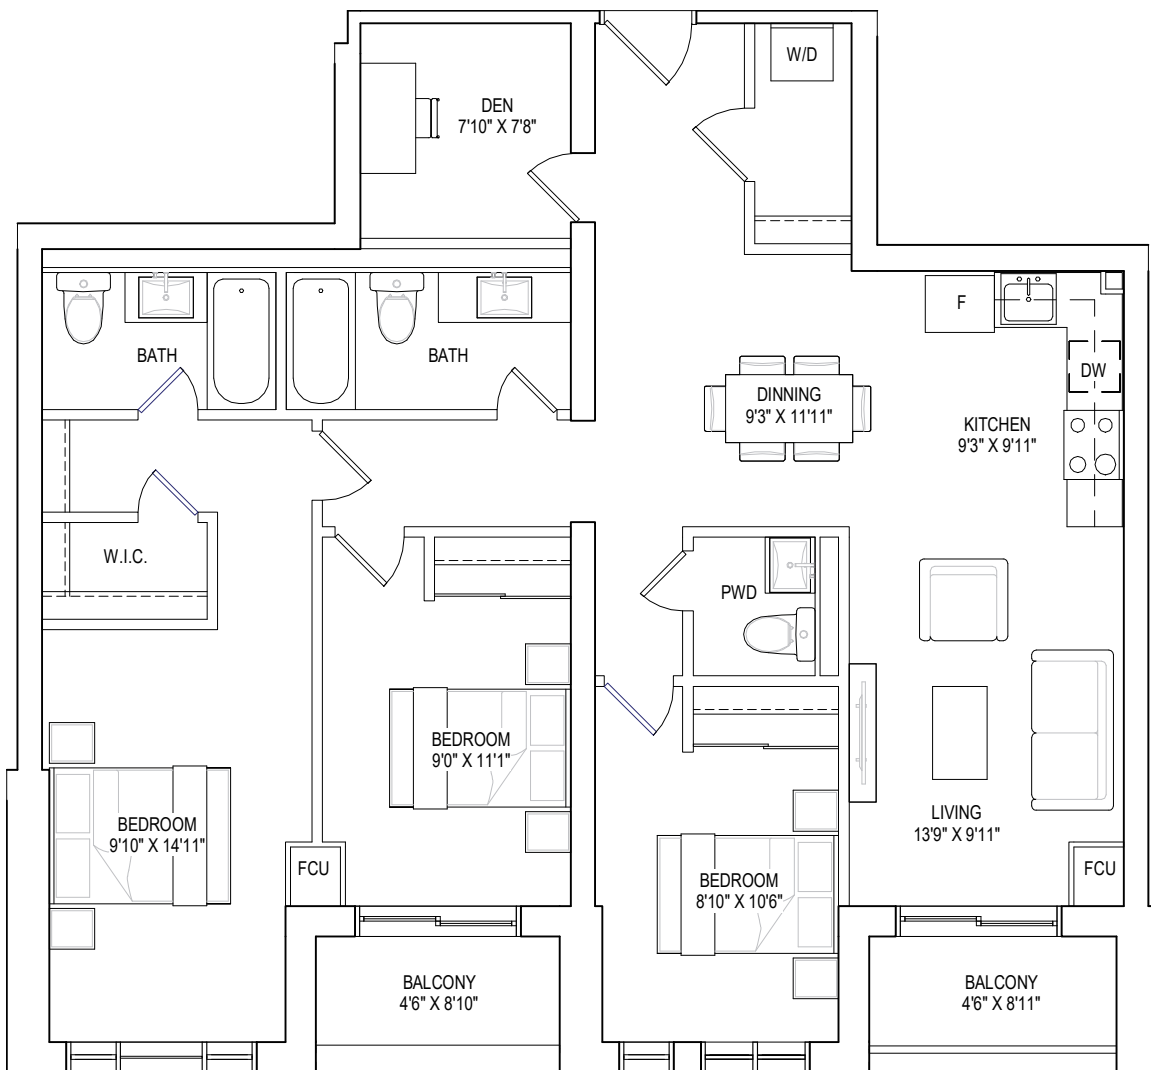

3 BEDROOMS + DEN, 2.5 BATHROOMS

interior living area | 1265 sf
outdoor living area | 81 sf
total living area | 1346 sf

2ND - 5TH FLOOR