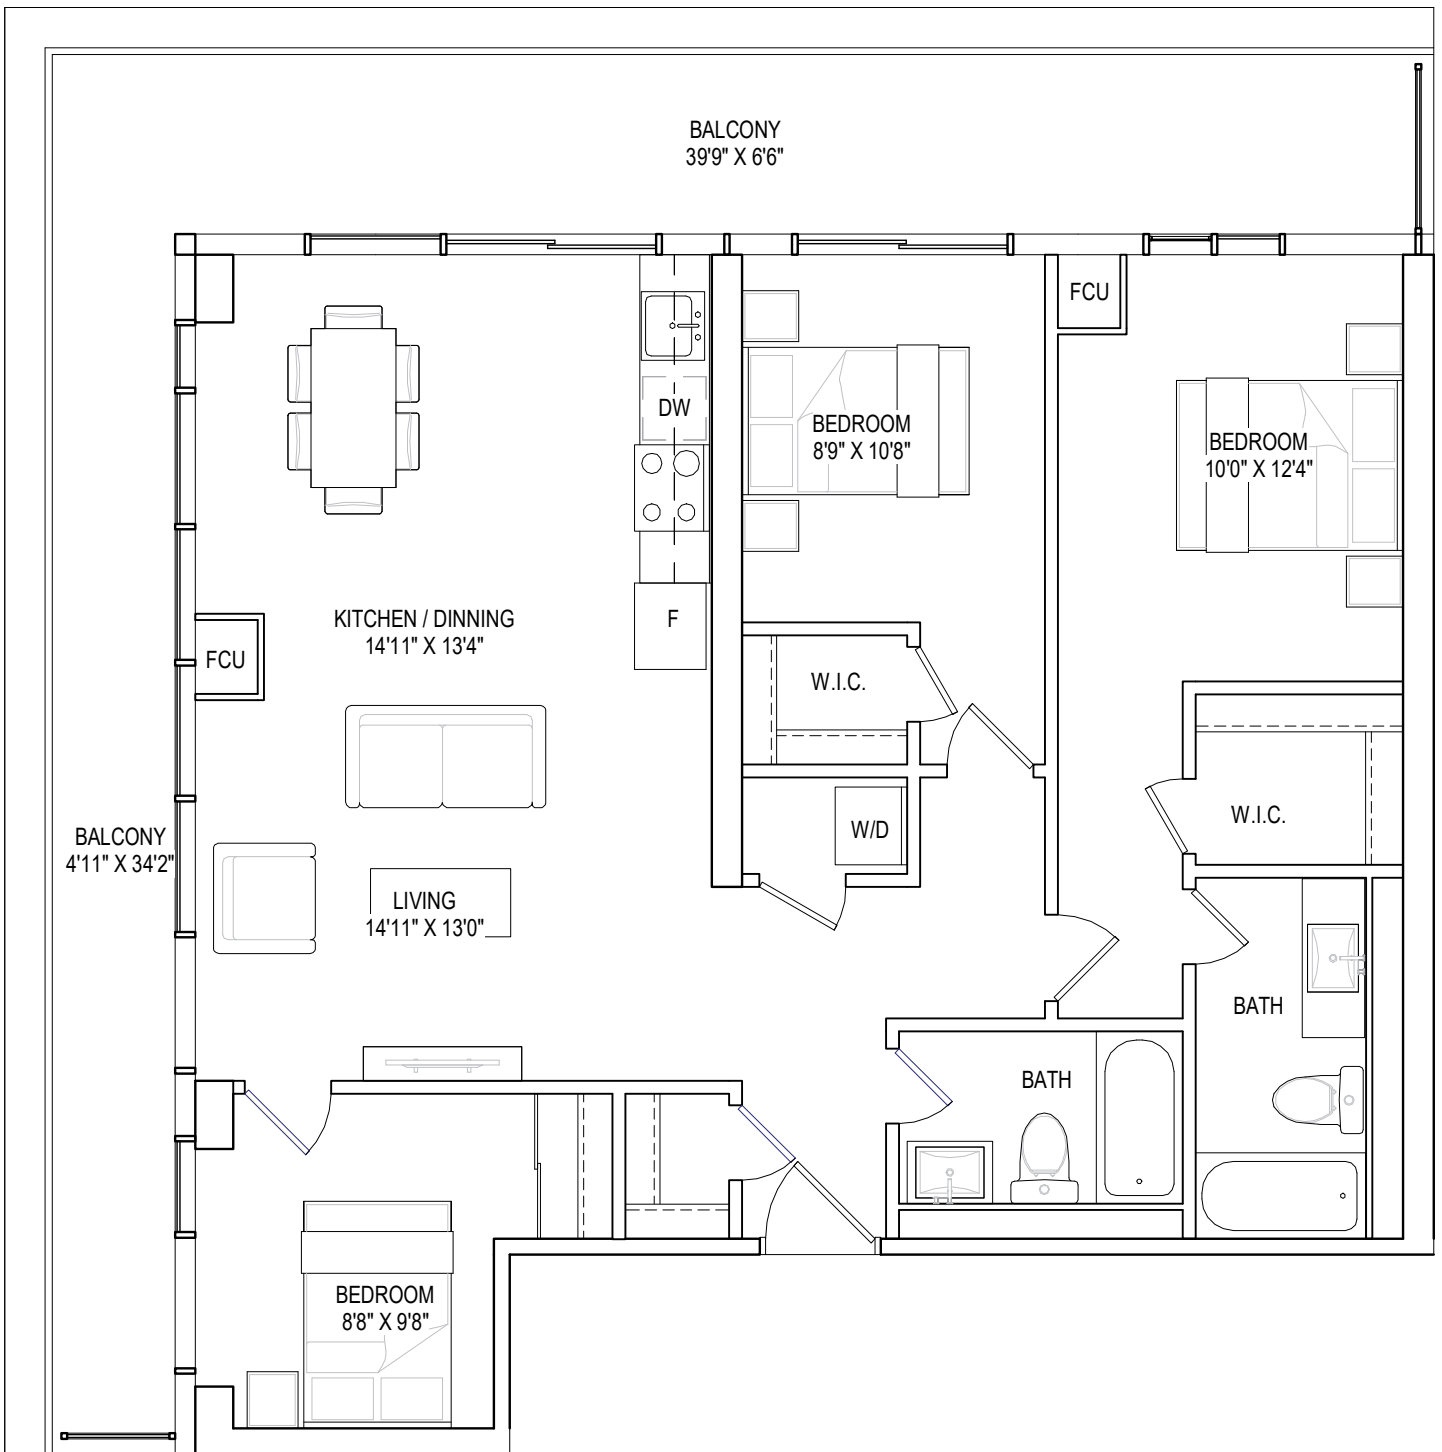

2ND - 5TH FLOOR

6TH FLOOR

7TH FLOOR

3 BEDROOMS, 2 BATHROOMS

interior living area | 1116 sf
outdoor living area | 345 sf
total living area | 1461 sf

8TH FLOOR

3 BEDROOMS, 2 BATHROOMS

interior living area | 1116 sf
outdoor living area | 99 sf
total living area | 1215 sf

9TH FLOOR

10TH FLOOR

3 BEDROOMS, 2 BATHROOMS

interior living area | 979 sf
outdoor living area | 234 sf
total living area | 1211 sf

9TH FLOOR

3 BEDROOMS , 2 BATHROOMS

interior living area | 812 sf
outdoor living area | 87 sf
total living area | 897 sf