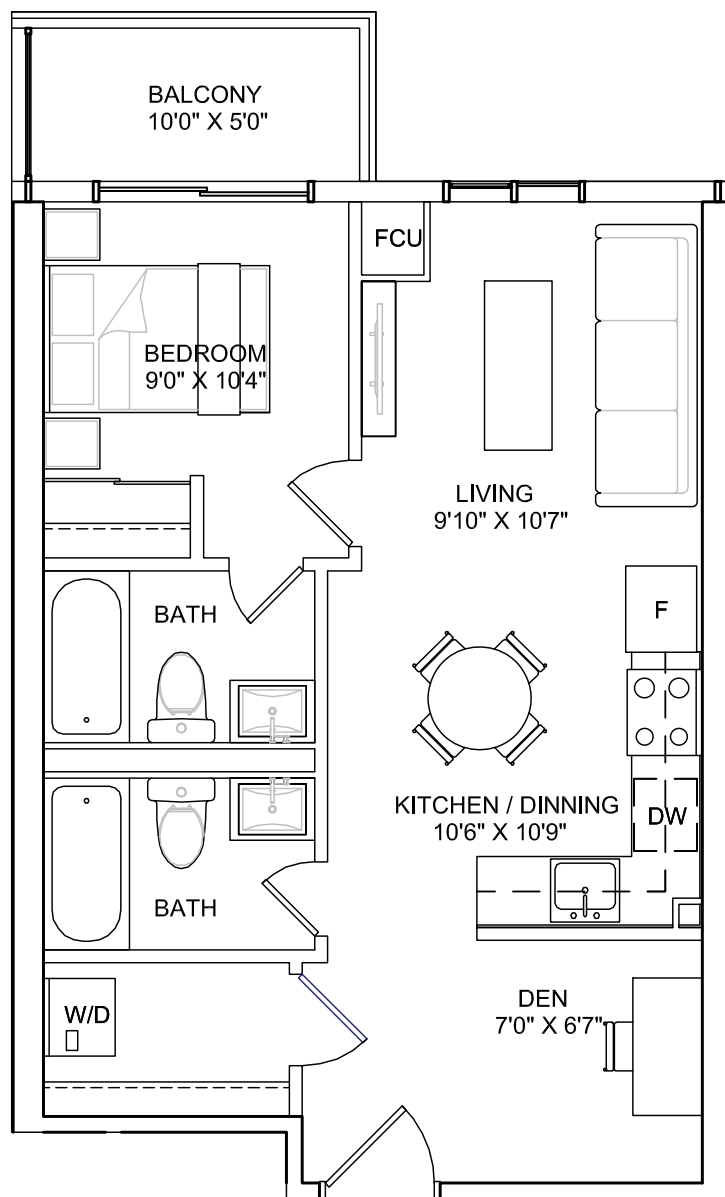

8TH FLOOR

1 BEDROOM + DEN, 2 BATHROOMS

interior living area | 591 sf
outdoor living area | 50 sf
total living area | 641 sf

9TH FLOOR

10TH FLOOR

1 BEDROOM + DEN, 2 BATHROOMS

interior living area | 577 sf
outdoor living area | 108 sf
total living area | 685 sf

8TH FLOOR

1 BEDROOM + DEN, 2 BATHROOMS

interior living area | 577 sf
outdoor living area | 50 sf
total living area | 627 sf

9TH FLOOR

10TH FLOOR

1 BEDROOM + DEN, 1 BATHROOM

interior living area | 569 sf
outdoor living area | 270 sf
total living area | 839 sf