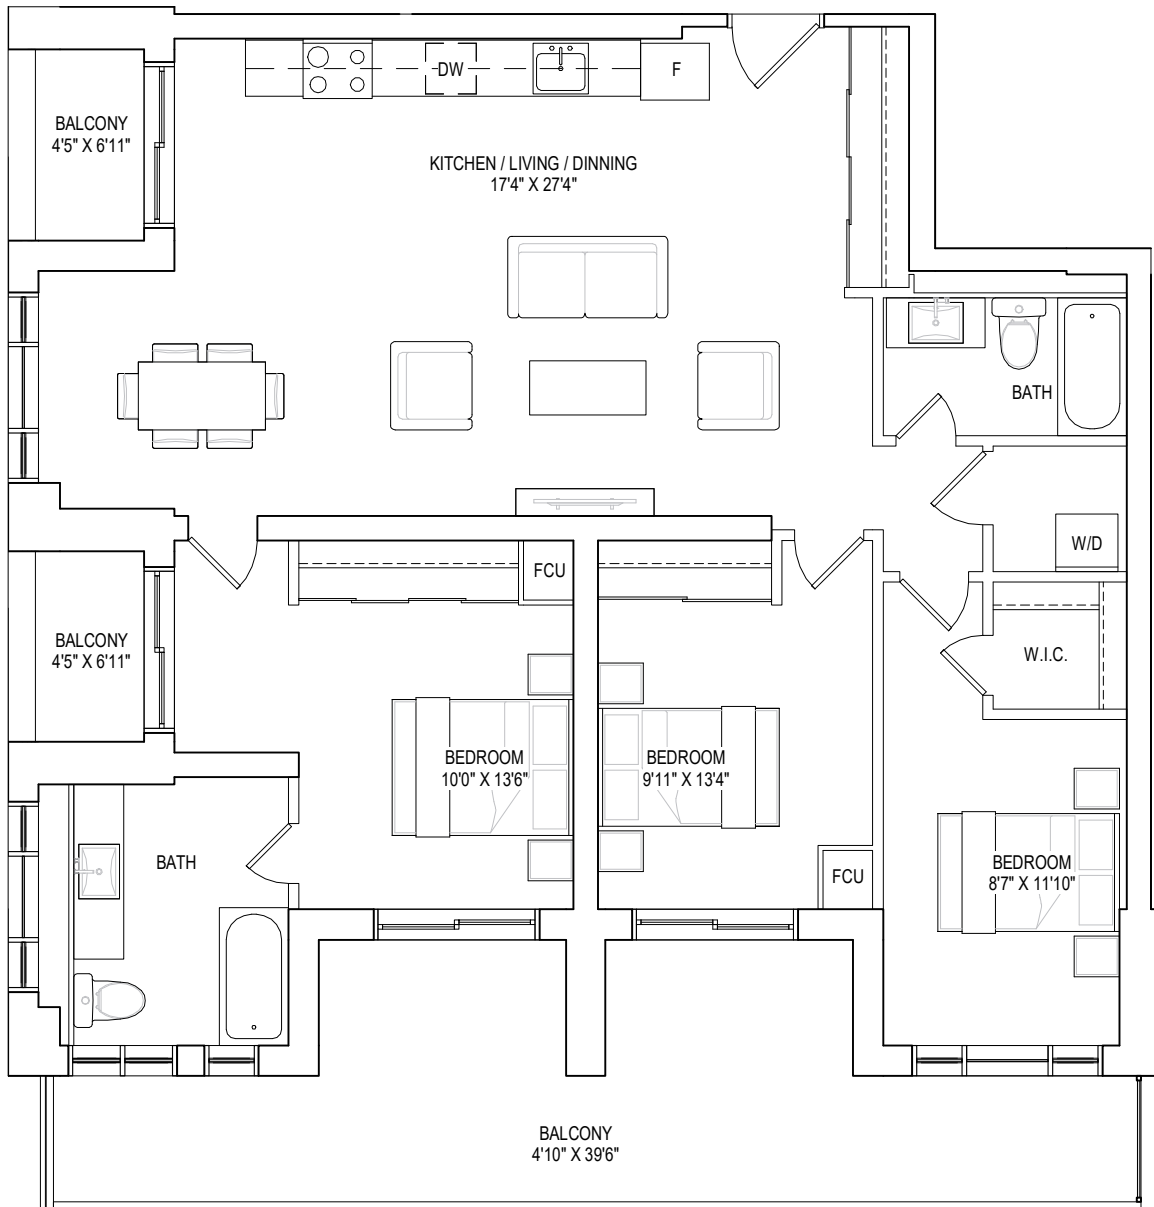

10TH FLOOR

1 BEDROOMS + 2 DENS, 2 BATHROOMS

interior living area | 1037 sf
outdoor living area | 120 sf
total living area | 1157 sf

2ND - 5TH FLOOR

3 BEDROOMS, 2 BATHROOMS

interior living area | 1340 sf
outdoor living area | 340 sf
total living area | 1680 sf