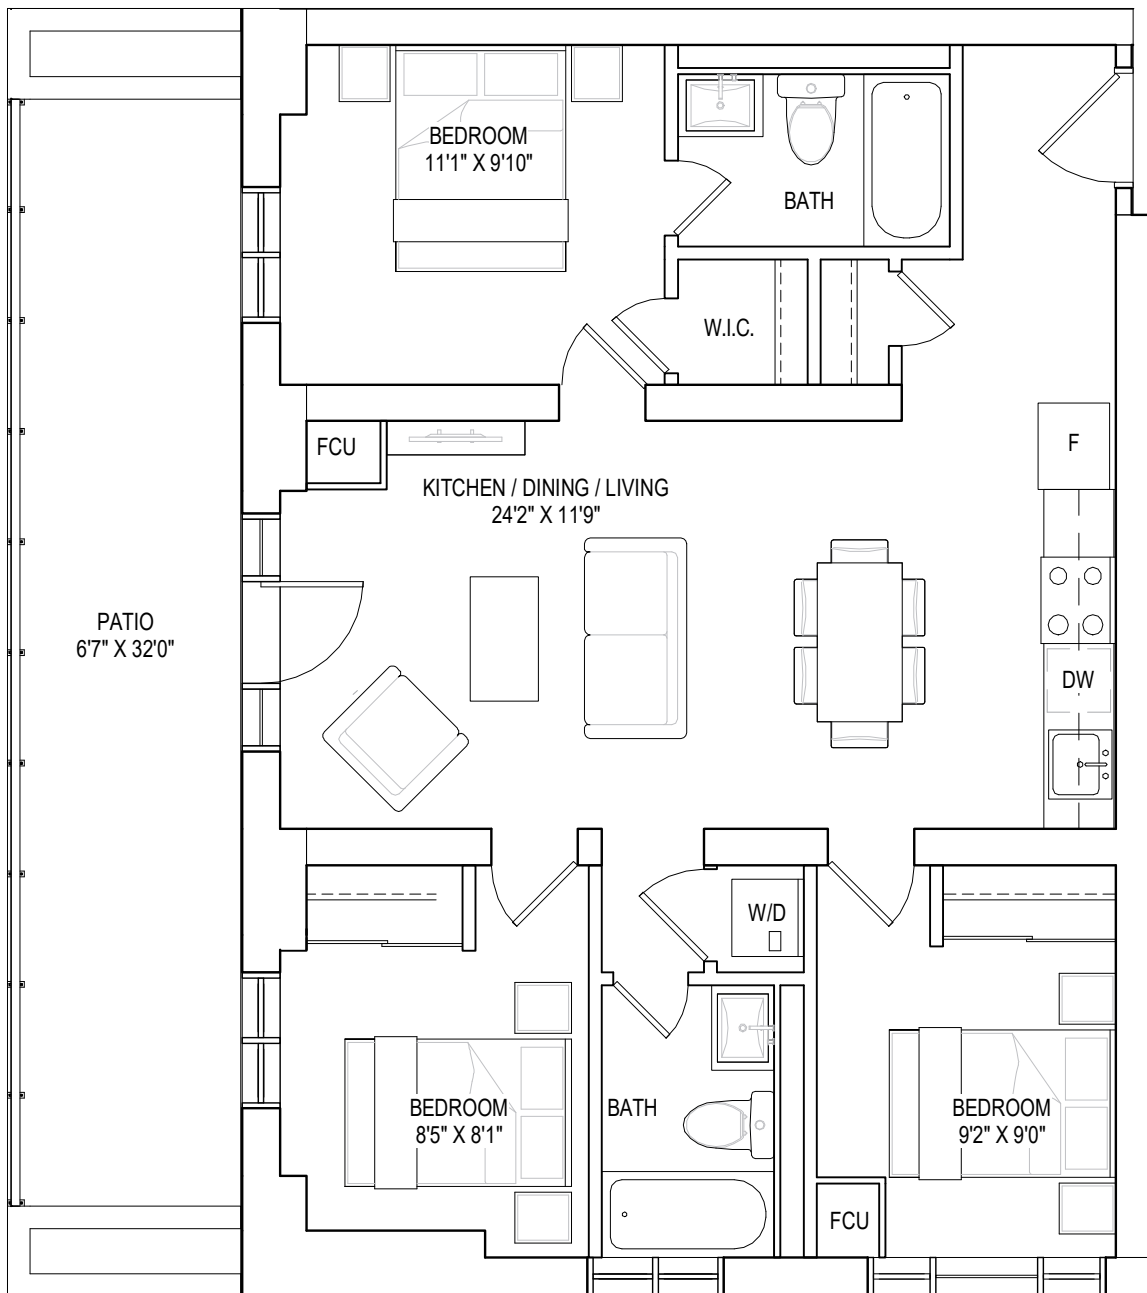

8TH FLOOR

3 BEDROOMS, 2 BATHROOMS

interior living area | 988 sf
total living area | 988 sf

GROUND FLOOR

3 BEDROOMS, 2 BATHROOMS

interior living area | 948 sf
outdoor living area | 216 sf
total living area | 1164 sf

GROUND FLOOR

3 BEDROOMS, 2 BATHROOMS

interior living area | 909 sf
outdoor living area | 92 sf
total living area | 1001 sf

2ND - 5TH FLOOR

6TH FLOOR

7TH FLOOR

3 BEDROOMS, 2 BATHROOMS

interior living area | 923 sf
outdoor living area | 32 sf
total living area | 955 sf