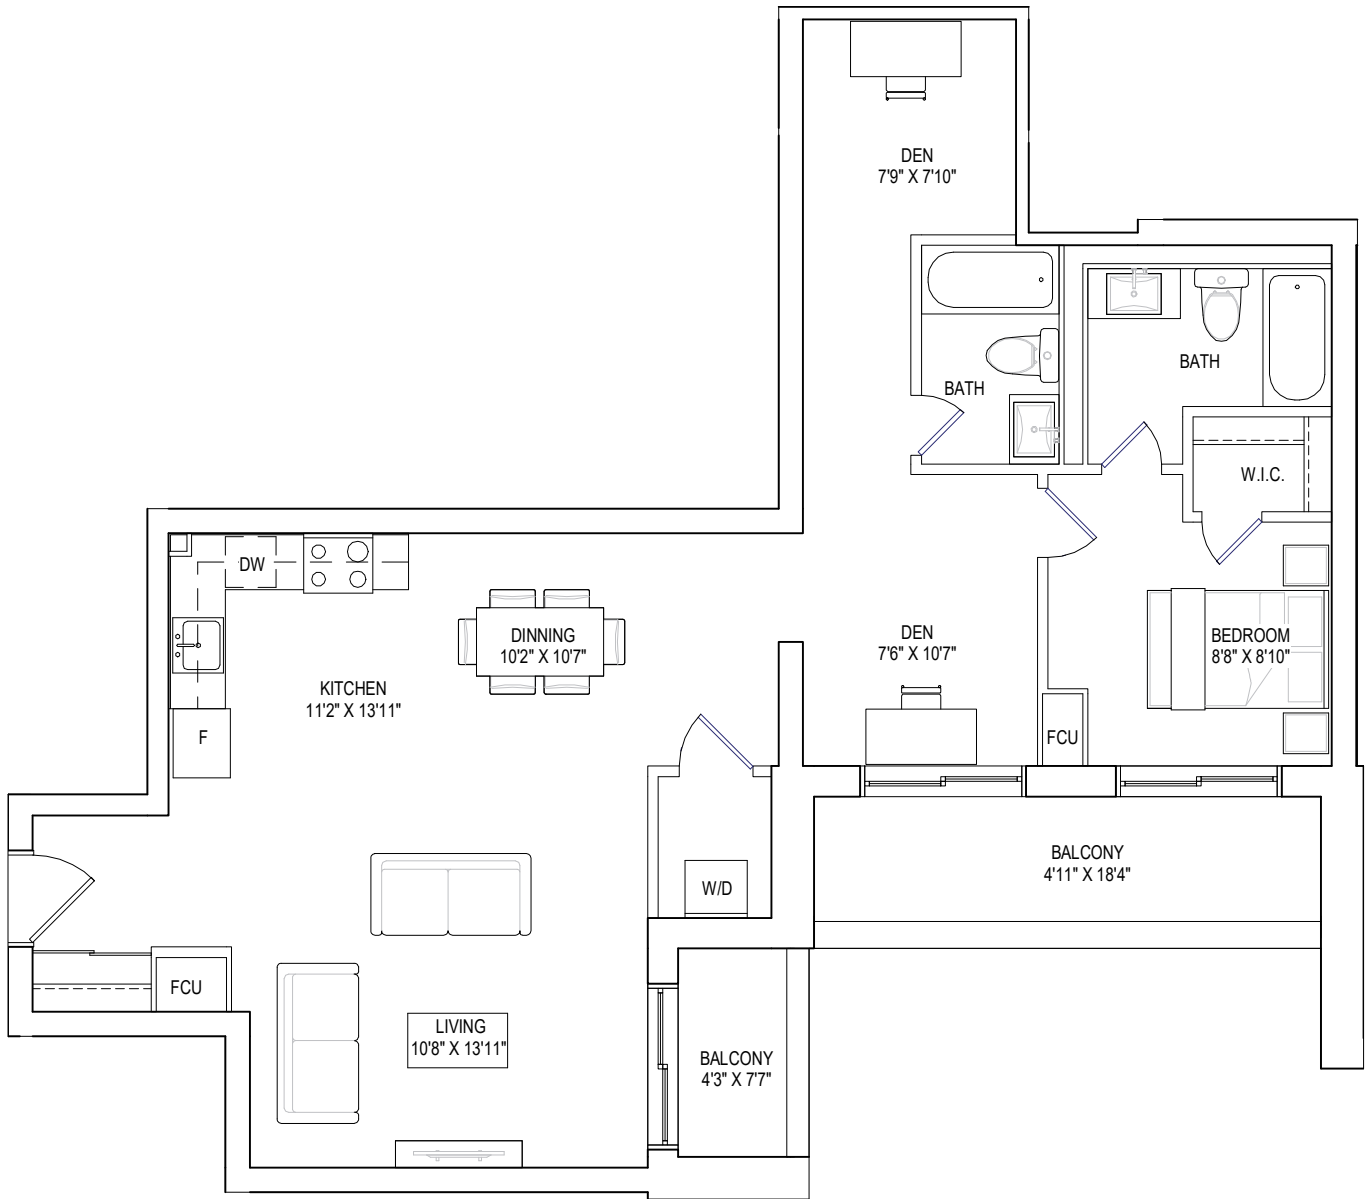

1 BEDROOMS + 2 DENS, 2 BATHROOMS

interior living area | 1037 sf
outdoor living area | 120 sf
total living area | 1157 sf