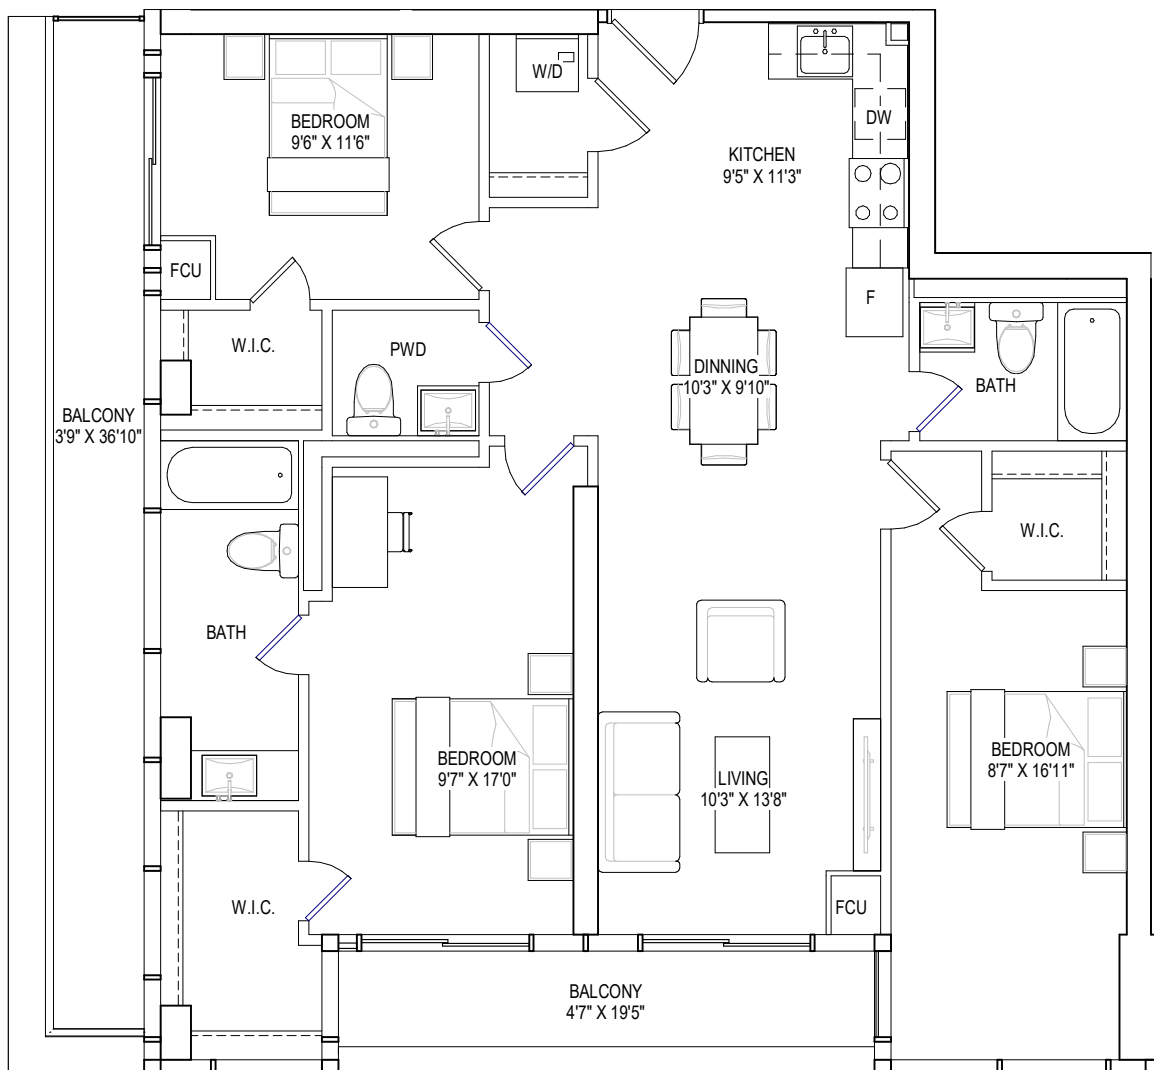

6TH FLOOR

3 BEDROOMS, 2 BATHROOMS

interior living area | 1340 sf
outdoor living area | 140 sf
total living area | 1480 sf

7TH FLOOR

3 BEDROOMS, 2 BATHROOMS

interior living area | 1234 sf
 outdoor living area | 217 sf
 total living area | 1451 sf