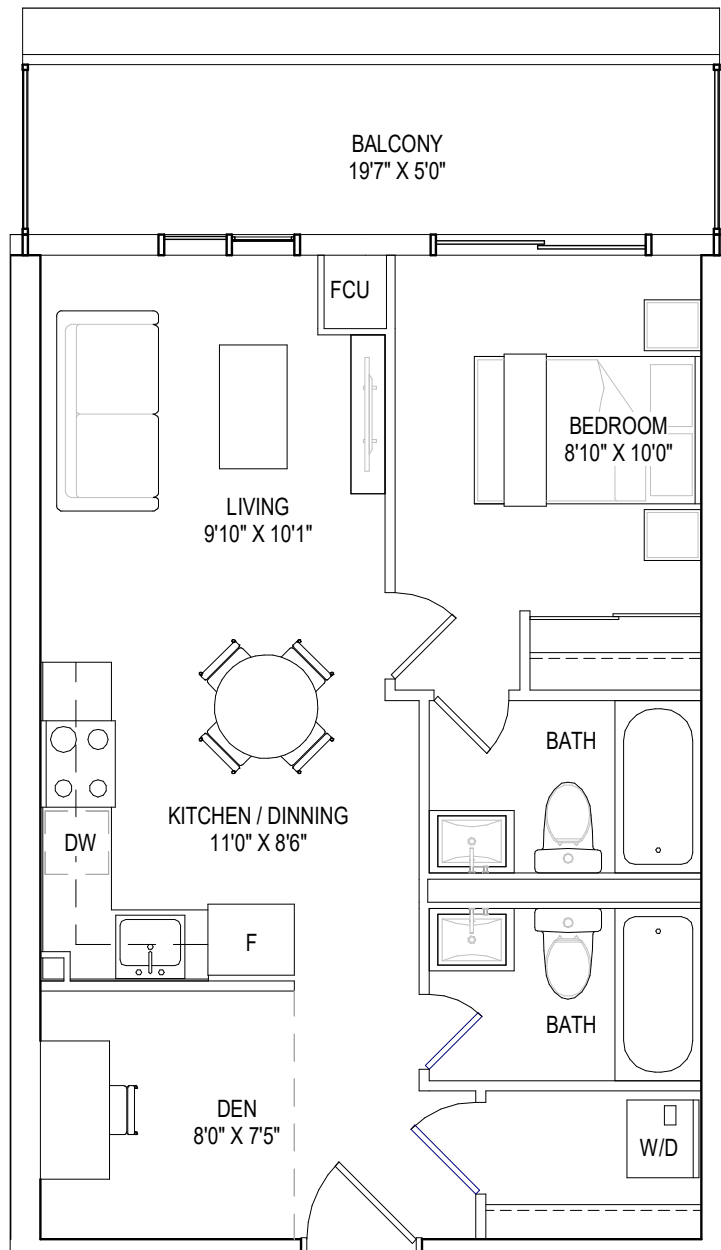

9TH FLOOR

1 BEDROOM + DEN, 2 BATHROOMS

interior living area | 626 sf
total living area | 626 sf

GROUND FLOOR

I BEDROOM + DEN, 2 BATHROOMS

interior living area | 684 sf
outdoor living area | 35 sf
total living area | 719 sf

1 BEDROOM + DEN, 2 BATHROOMS

interior living area | 670 sf
outdoor living area | 35 sf
total living area | 705 sf

2ND - 5TH FLOOR

6TH FLOOR

7TH FLOOR

1 BEDROOM + DEN, 2 BATHROOMS

interior living area | 591 sf
outdoor living area | 114 sf
total living area | 705 sf

8TH FLOOR

1 BEDROOM + DEN, 2 BATHROOMS

interior living area | 591 sf
outdoor living area | 50 sf
total living area | 641 sf

9TH FLOOR

10TH FLOOR

1 BEDROOM + DEN, 2 BATHROOMS

interior living area | 577 sf
outdoor living area | 108 sf
total living area | 685 sf

8TH FLOOR

1 BEDROOM + DEN, 2 BATHROOMS

interior living area | 577 sf
outdoor living area | 50 sf
total living area | 627 sf

9TH FLOOR

10TH FLOOR

1 BEDROOM + DEN, 1 BATHROOM

interior living area | 569 sf
outdoor living area | 270 sf
total living area | 839 sf