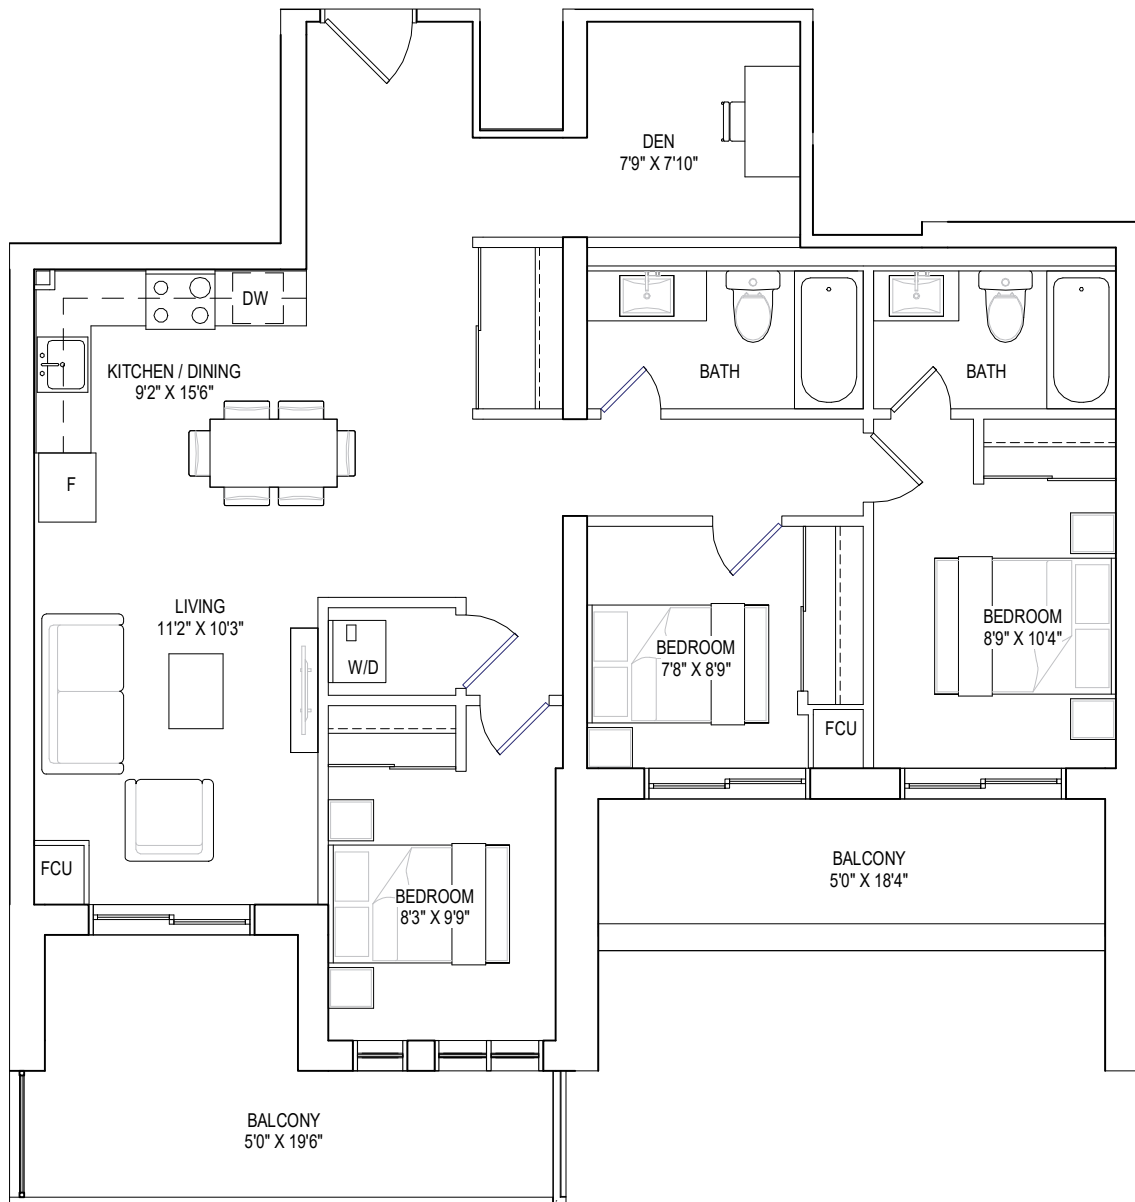

2ND - 5TH FLOOR

3 BEDROOMS + DEN, 2.5 BATHROOMS

interior living area | 1265 sf
 outdoor living area | 81 sf
 total living area | 1346 sf

2ND - 5TH FLOOR

3 BEDROOMS + DEN, 2 BATHROOMS

interior living area | 1115 sf
 outdoor living area | 230 sf
 total living area | 1345 sf