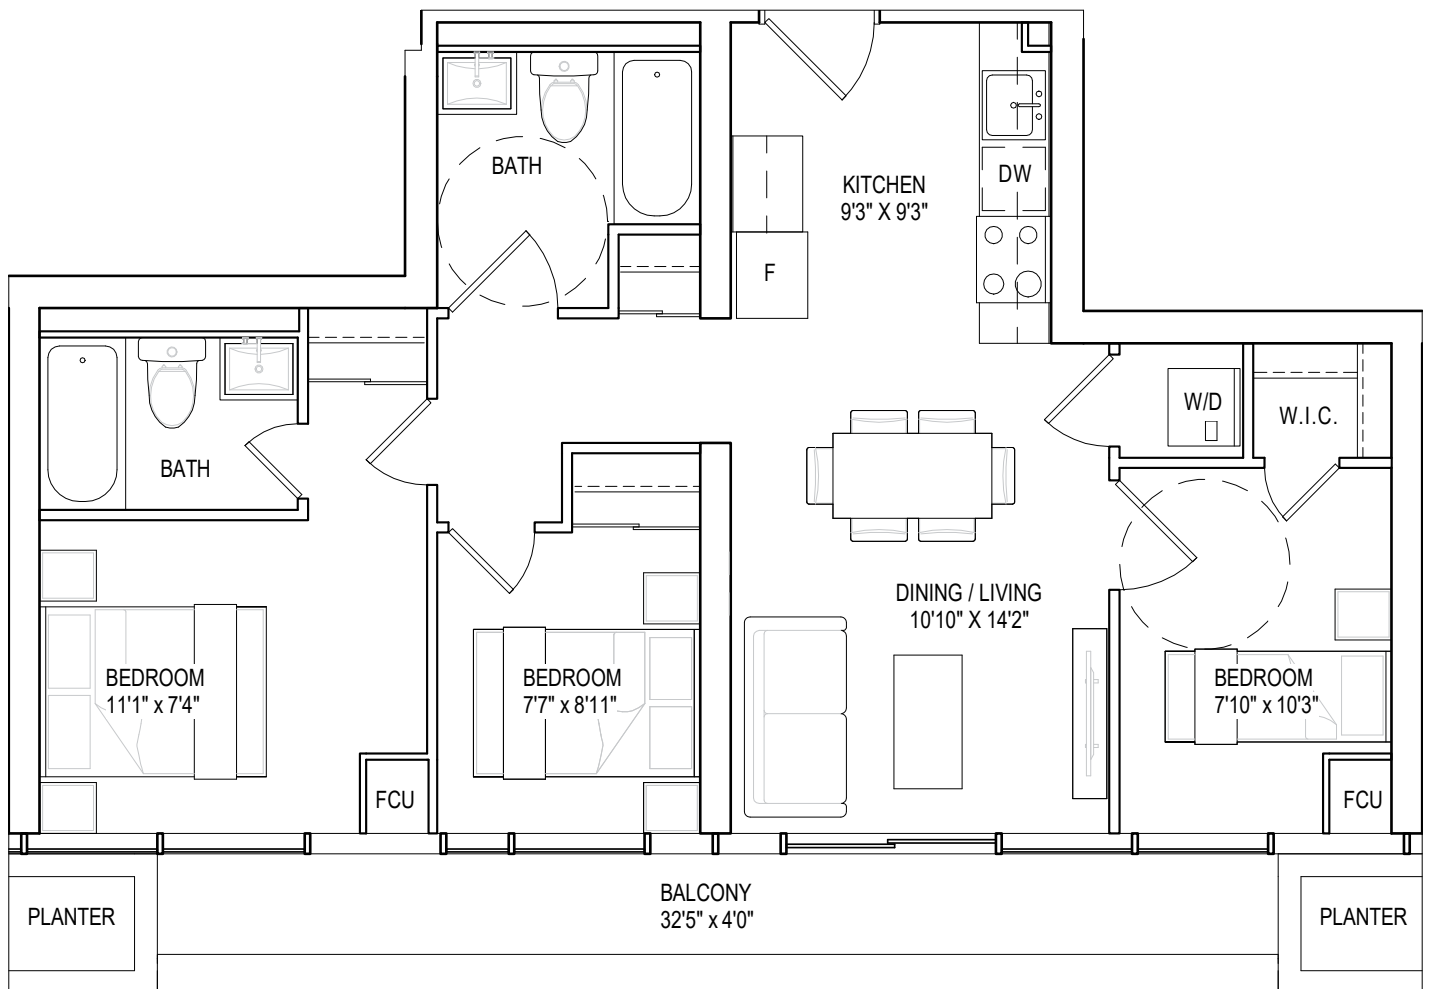

10TH FLOOR

3 BEDROOMS, 2 BATHROOMS

interior living area | 980 sf
outdoor living area | 277 sf
total living area | 1250 sf

3 BEDROOMS, 2 BATHROOMS

interior living area | 998 sf
outdoor living area | 270 sf
total living area | 1268 sf

9TH FLOOR

3 BEDROOMS, 2 BATHROOMS

interior living area | 791 sf
outdoor living area | 144 sf
total living area | 935 sf

10TH FLOOR

3 BEDROOMS, 2 BATHROOMS

interior living area | 813 sf
outdoor living area | 131 sf
total living area | 944 sf