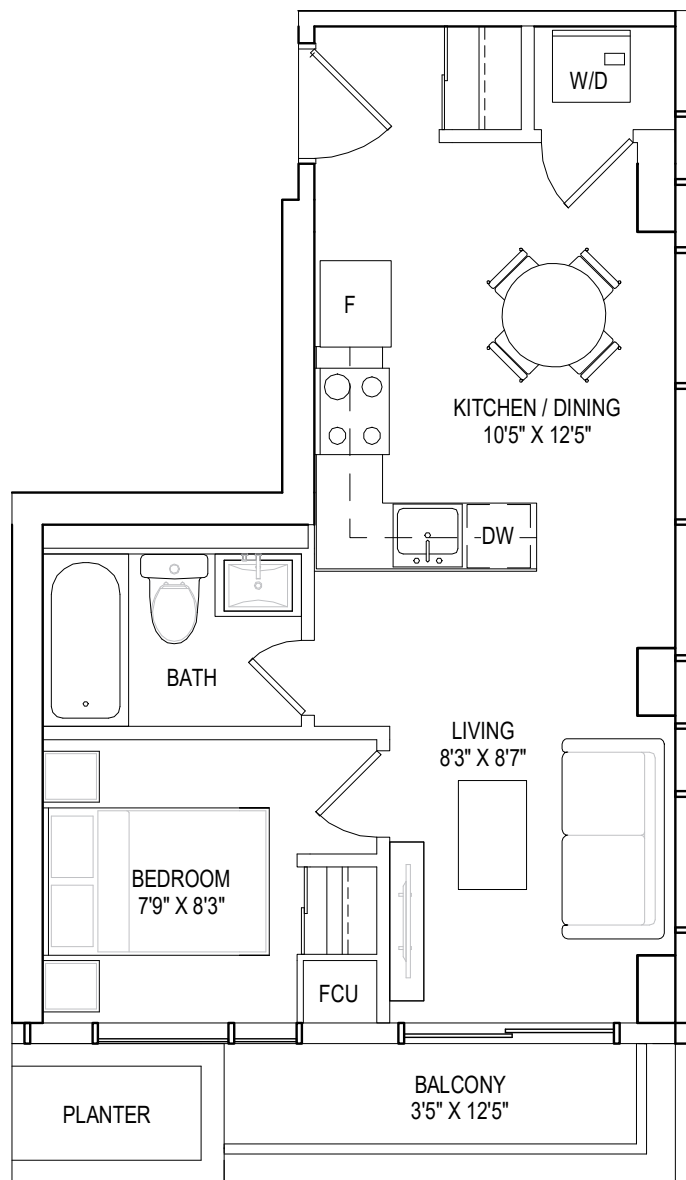

I BEDROOM, I BATHROOM

interior living area | 471 sf
 outdoor living area | 53 sf
 total living area | 524 sf

10TH FLOOR

I BEDROOM, I BATHROOM

interior living area | 560 sf
outdoor living area | 171 sf
total living area | 731 sf

9TH FLOOR

1 BEDROOM + DEN, 2 BATHROOMS

interior living area | 626 sf
total living area | 626 sf

GROUND FLOOR

I BEDROOM + DEN, 2 BATHROOMS

interior living area | 684 sf
outdoor living area | 35 sf
total living area | 719 sf

1 BEDROOM + DEN, 2 BATHROOMS

interior living area | 670 sf
outdoor living area | 35 sf
total living area | 705 sf

2ND - 5TH FLOOR

6TH FLOOR

7TH FLOOR

1 BEDROOM + DEN, 2 BATHROOMS

interior living area | 591 sf
outdoor living area | 114 sf
total living area | 705 sf