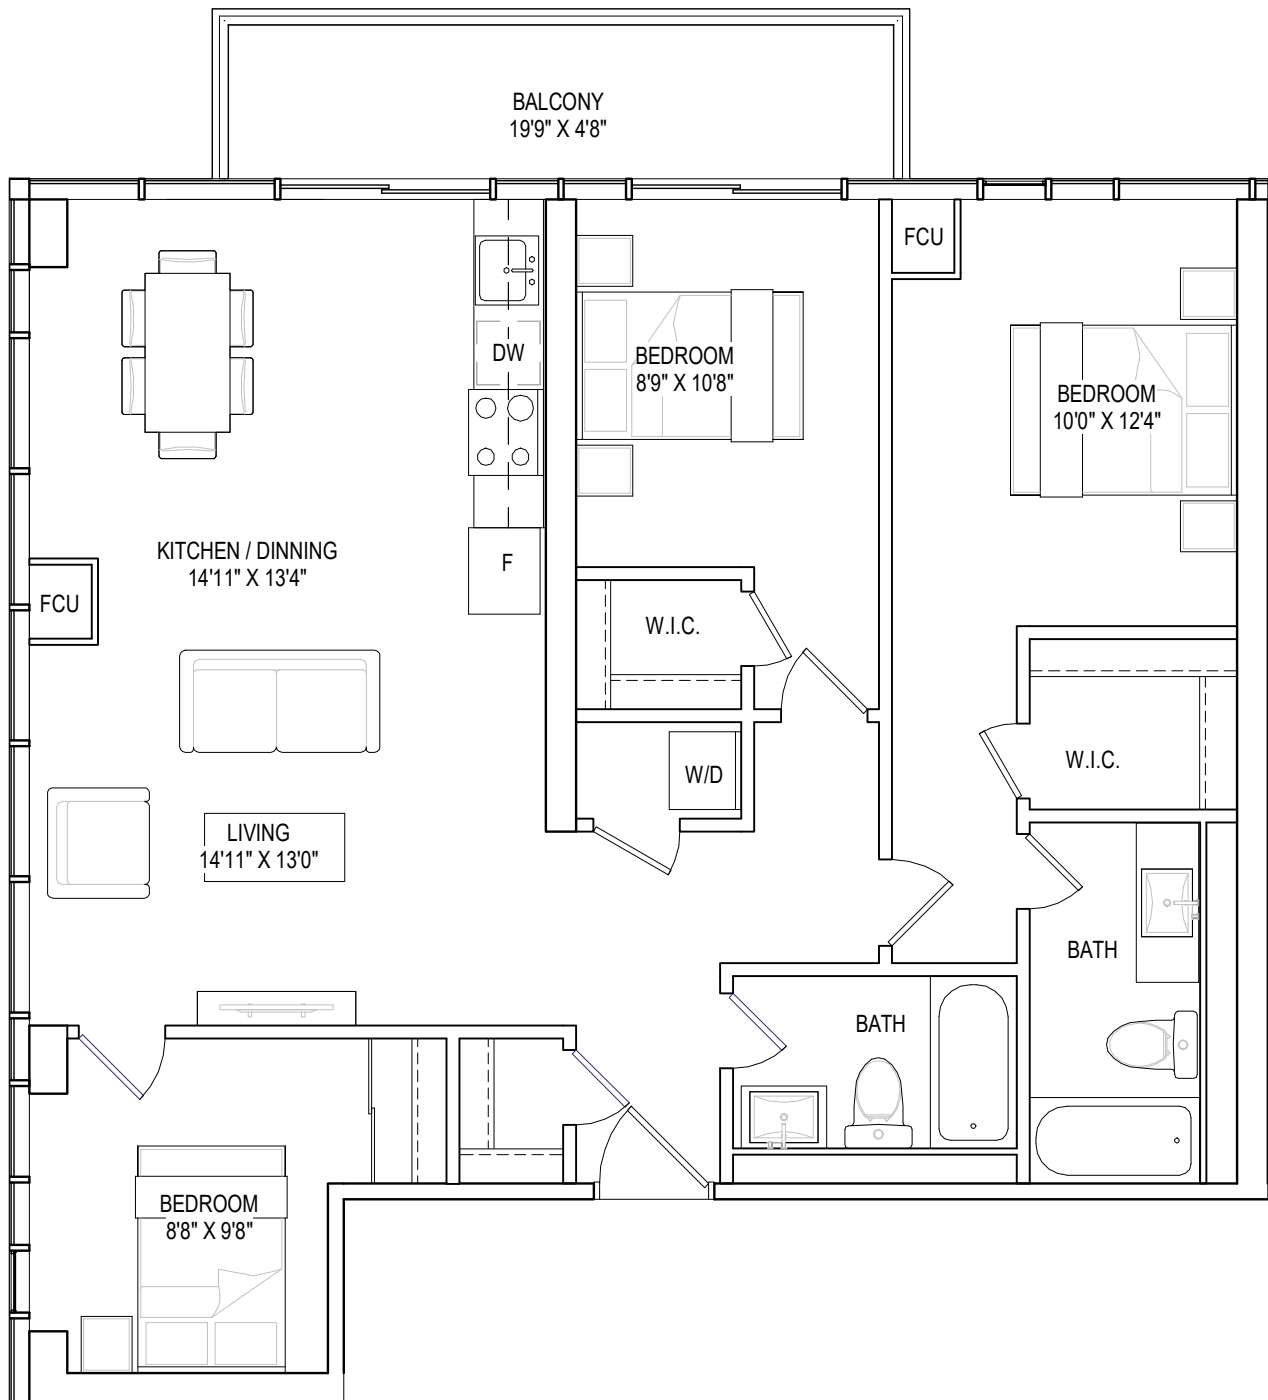

2ND - 5TH FLOOR

6TH FLOOR

7TH FLOOR

3 BEDROOMS, 2 BATHROOMS

interior living area | 1116 sf
outdoor living area | 345 sf
total living area | 1461 sf

8TH FLOOR

3 BEDROOMS, 2 BATHROOMS

interior living area | 1116 sf
outdoor living area | 99 sf
total living area | 1215 sf

9TH FLOOR

10TH FLOOR

3 BEDROOMS, 2 BATHROOMS

interior living area | 979 sf
outdoor living area | 234 sf
total living area | 1211 sf

9TH FLOOR

3 BEDROOMS , 2 BATHROOMS

interior living area | 812 sf
outdoor living area | 87 sf
total living area | 897 sf