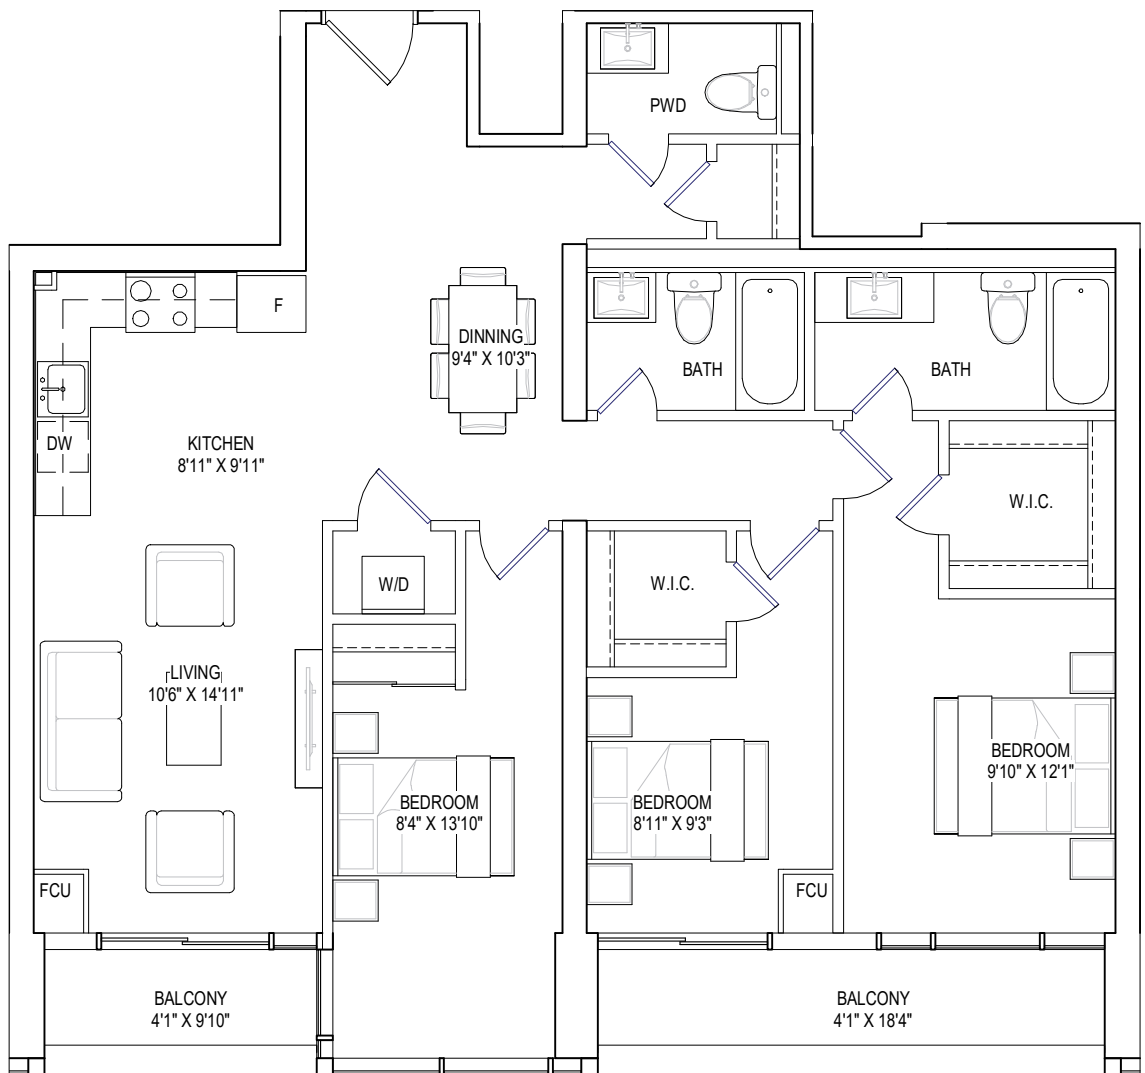

3 BEDROOMS, 2.5 BATHROOMS

interior living area | 1220 sf
outdoor living area | 115 sf
total living area | 1335 sf

8TH FLOOR