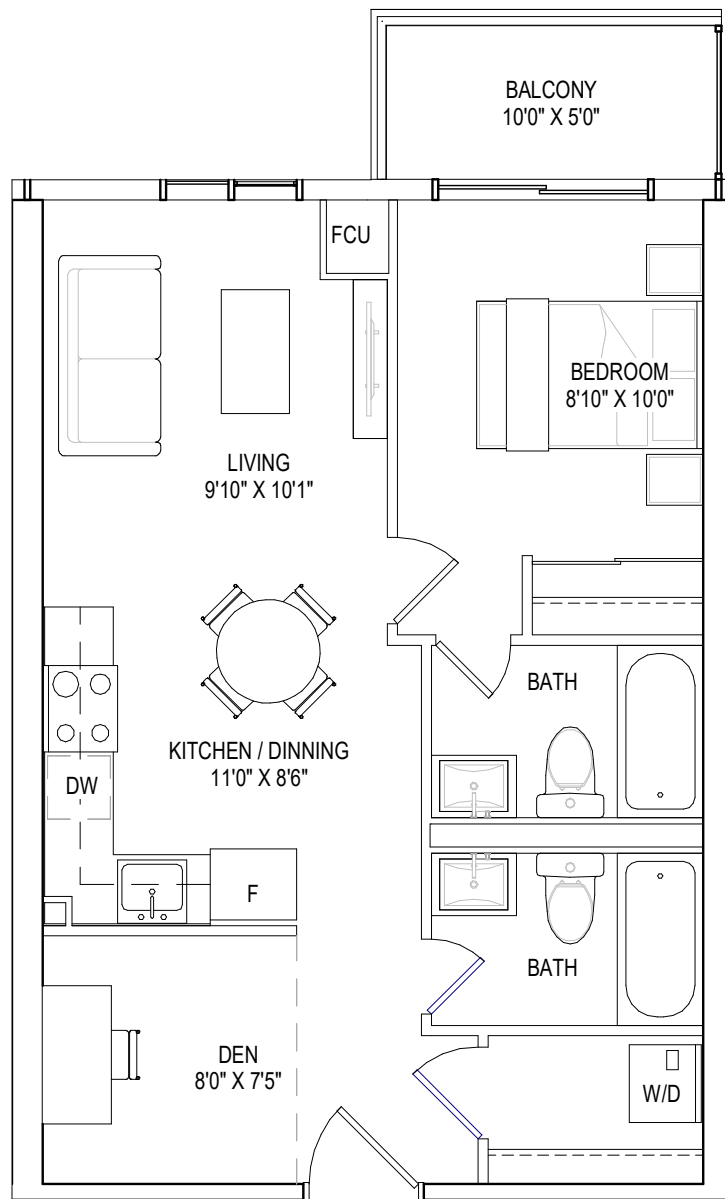

9TH FLOOR

1 BEDROOM + DEN, 2 BATHROOMS

interior living area | 626 sf
total living area | 626 sf

GROUND FLOOR

I BEDROOM + DEN, 2 BATHROOMS

interior living area | 684 sf
outdoor living area | 35 sf
total living area | 719 sf

1 BEDROOM + DEN, 2 BATHROOMS

interior living area | 670 sf
outdoor living area | 35 sf
total living area | 705 sf

2ND - 5TH FLOOR

6TH FLOOR

7TH FLOOR

1 BEDROOM + DEN, 2 BATHROOMS

interior living area | 591 sf
outdoor living area | 114 sf
total living area | 705 sf

8TH FLOOR

1 BEDROOM + DEN, 2 BATHROOMS

interior living area | 591 sf
outdoor living area | 50 sf
total living area | 641 sf

9TH FLOOR

10TH FLOOR

1 BEDROOM + DEN, 2 BATHROOMS

interior living area | 577 sf
outdoor living area | 108 sf
total living area | 685 sf

8TH FLOOR

1 BEDROOM + DEN, 2 BATHROOMS

interior living area | 577 sf
outdoor living area | 50 sf
total living area | 627 sf

9TH FLOOR

10TH FLOOR

1 BEDROOM + DEN, 1 BATHROOM

interior living area | 569 sf
outdoor living area | 270 sf
total living area | 839 sf