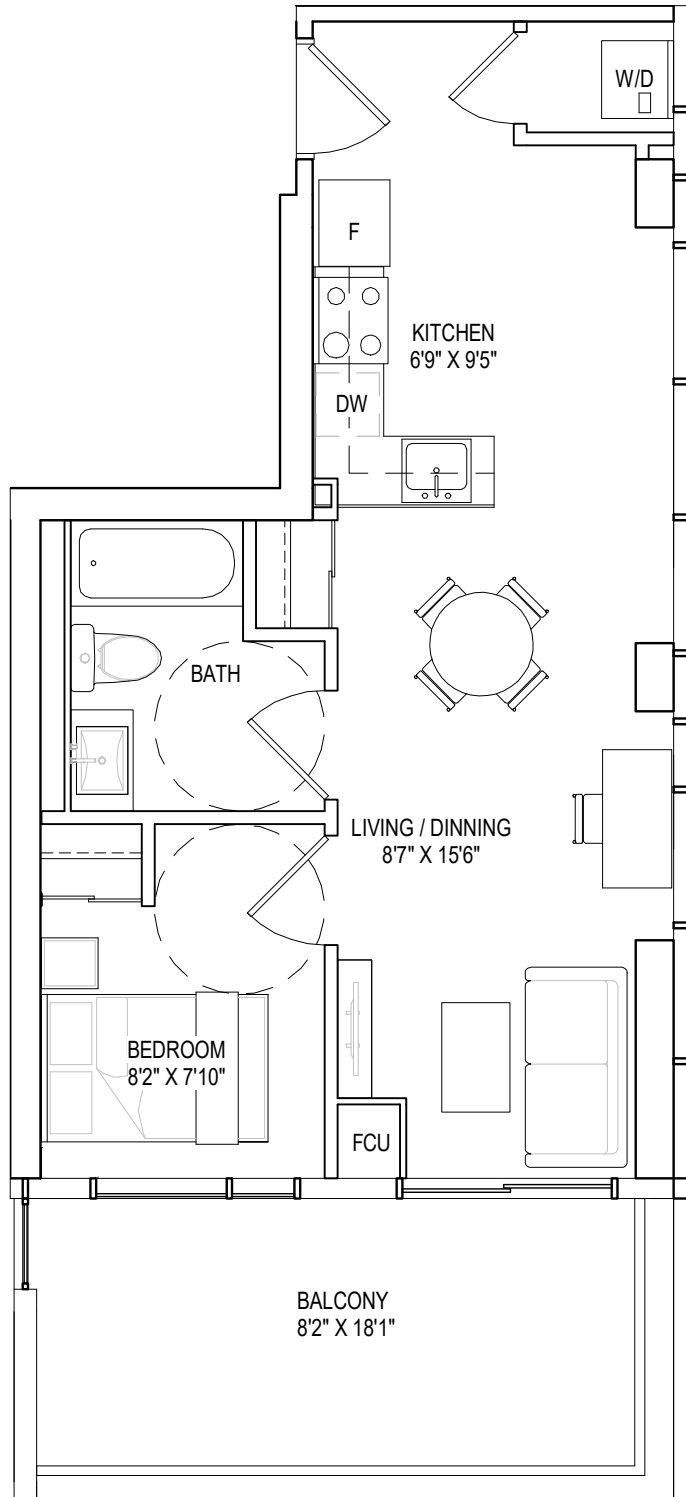

I BEDROOM, I BATHROOM

interior living area | 471 sf
 outdoor living area | 53 sf
 total living area | 524 sf

10TH FLOOR

I BEDROOM, I BATHROOM

interior living area | 560 sf
outdoor living area | 171 sf
total living area | 731 sf

9TH FLOOR

1 BEDROOM + DEN, 2 BATHROOMS

interior living area | 626 sf
total living area | 626 sf

GROUND FLOOR

I BEDROOM + DEN, 2 BATHROOMS

interior living area | 684 sf
outdoor living area | 35 sf
total living area | 719 sf

1 BEDROOM + DEN, 2 BATHROOMS

interior living area | 670 sf
outdoor living area | 35 sf
total living area | 705 sf

2ND - 5TH FLOOR

6TH FLOOR

7TH FLOOR

1 BEDROOM + DEN, 2 BATHROOMS

interior living area | 591 sf
outdoor living area | 114 sf
total living area | 705 sf