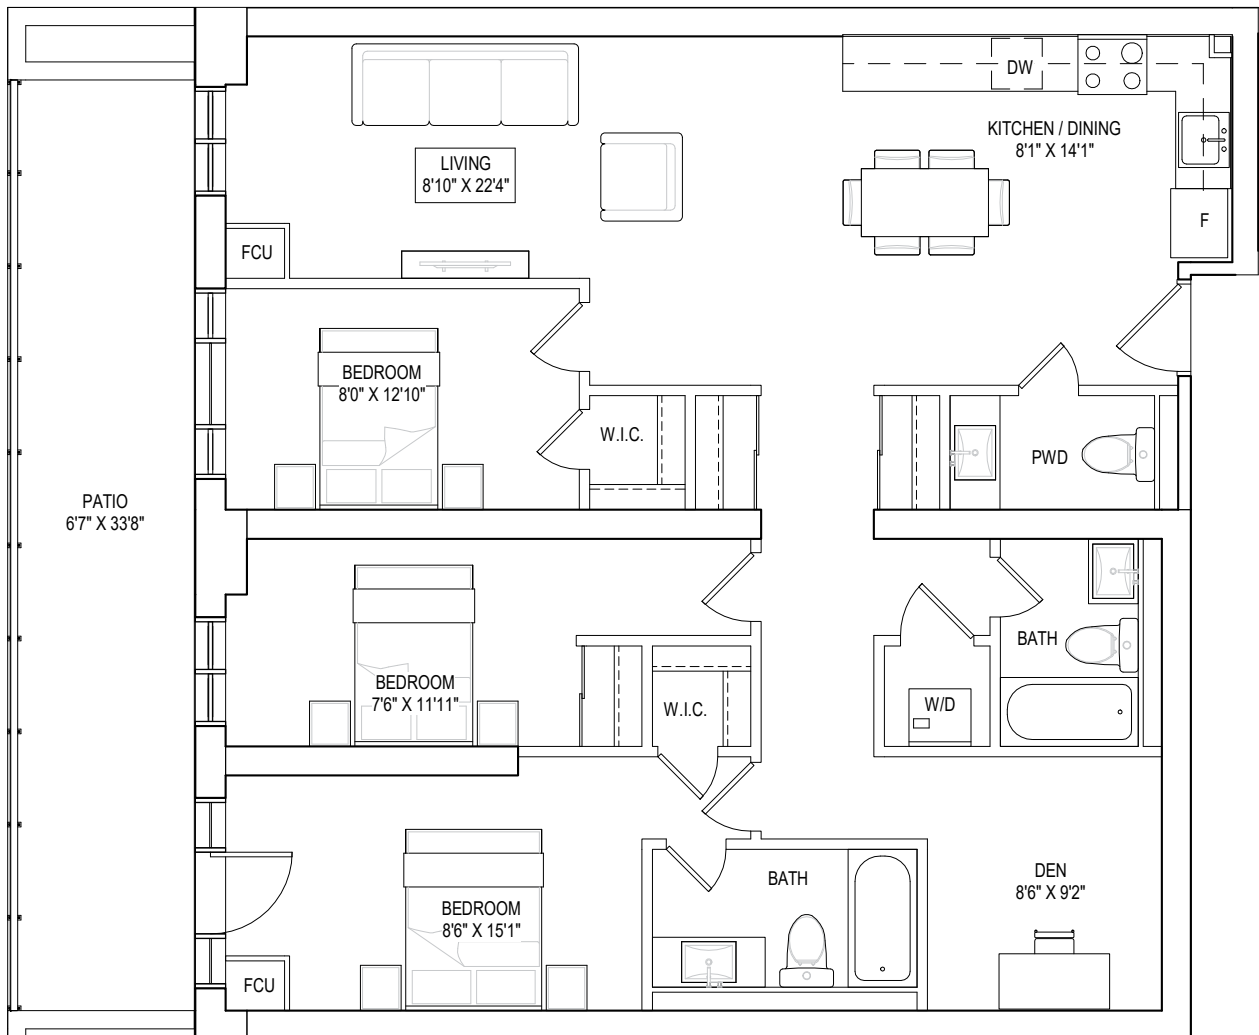

3 BEDROOMS + DEN, 2.5 BATHROOMS

interior living area | 1343 sf
outdoor living area | 228 sf
total living area | 1571 sf