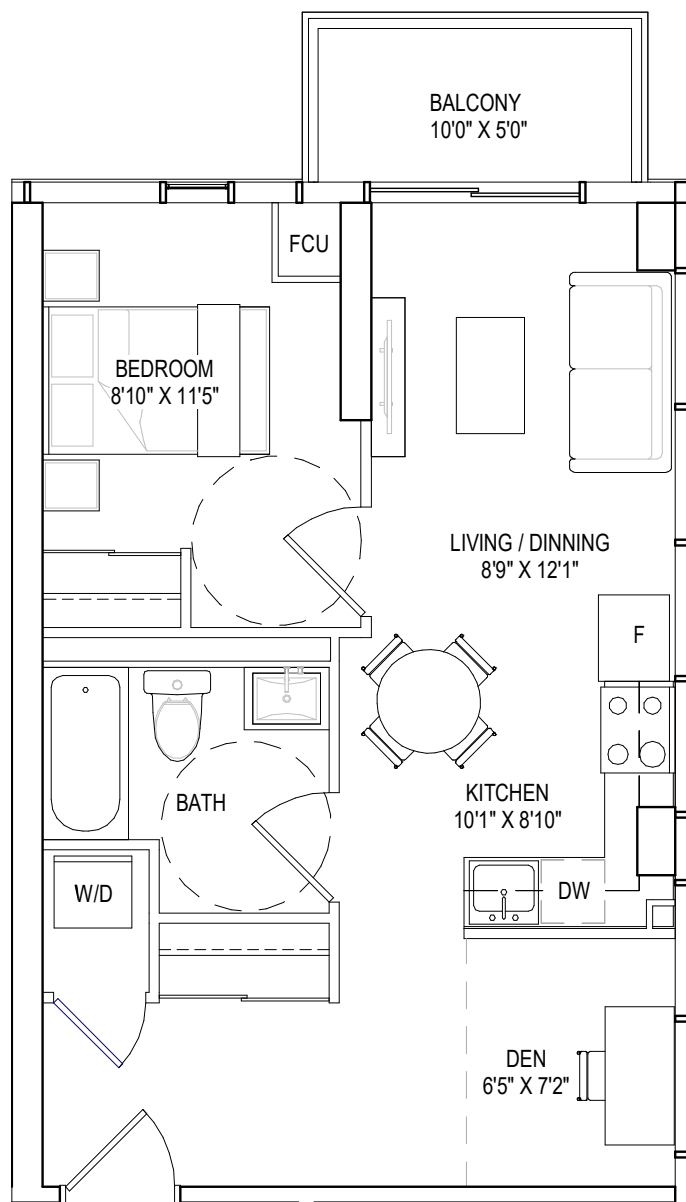

8TH FLOOR

1 BEDROOM + DEN, 2 BATHROOMS

interior living area | 577 sf
outdoor living area | 50 sf
total living area | 627 sf

9TH FLOOR

10TH FLOOR

1 BEDROOM + DEN, 1 BATHROOM

interior living area | 569 sf
outdoor living area | 270 sf
total living area | 839 sf

8TH FLOOR

1 BEDROOM + DEN, 1 BATHROOM

interior living area | 569 sf
outdoor living area | 40 sf
total living area | 609 sf

9TH FLOOR

10TH FLOOR

2 BEDROOMS, 2 BATHROOMS

interior living area | 697 sf
outdoor living area | 263 sf
total living area | 960 sf