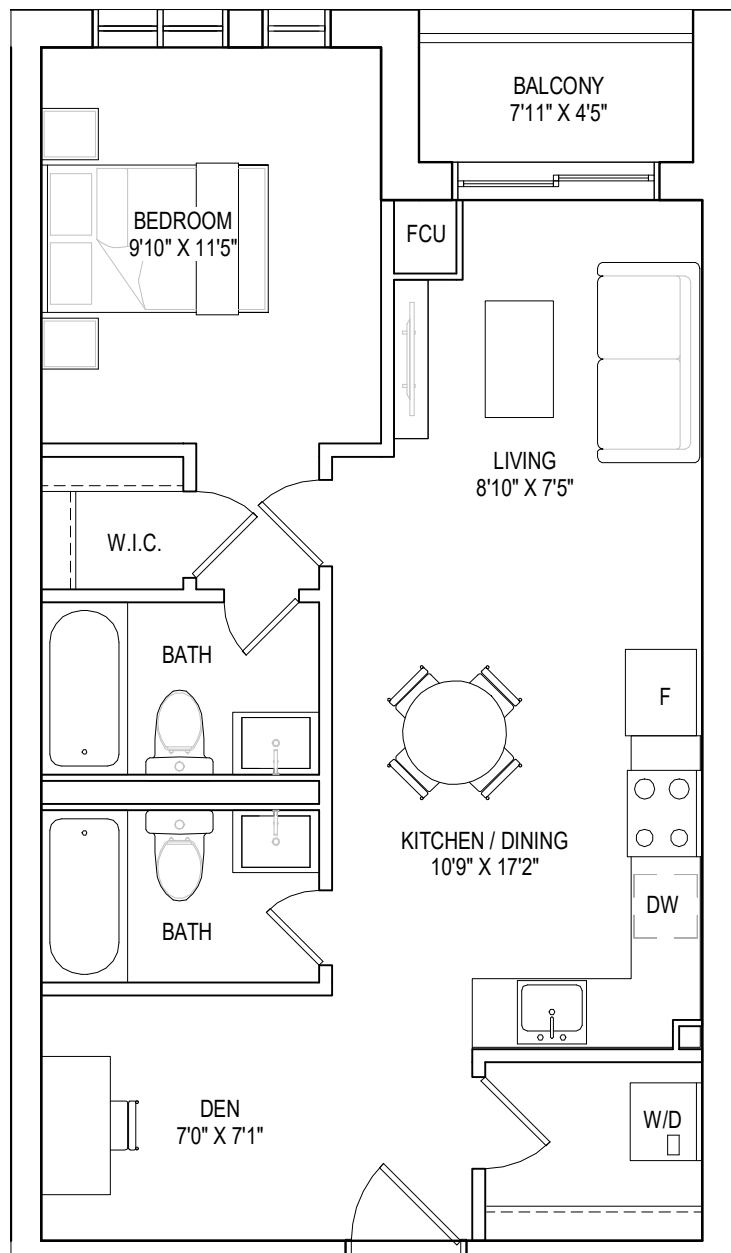

I BEDROOM, I BATHROOM

interior living area | 471 sf
 outdoor living area | 53 sf
 total living area | 524 sf

10TH FLOOR

I BEDROOM, I BATHROOM

interior living area | 560 sf
outdoor living area | 171 sf
total living area | 731 sf

9TH FLOOR

1 BEDROOM + DEN, 2 BATHROOMS

interior living area | 626 sf
total living area | 626 sf

GROUND FLOOR

I BEDROOM + DEN, 2 BATHROOMS

interior living area | 684 sf
outdoor living area | 35 sf
total living area | 719 sf

1 BEDROOM + DEN, 2 BATHROOMS

interior living area | 670 sf
outdoor living area | 35 sf
total living area | 705 sf

2ND - 5TH FLOOR

6TH FLOOR

7TH FLOOR

1 BEDROOM + DEN, 2 BATHROOMS

interior living area | 591 sf
outdoor living area | 114 sf
total living area | 705 sf