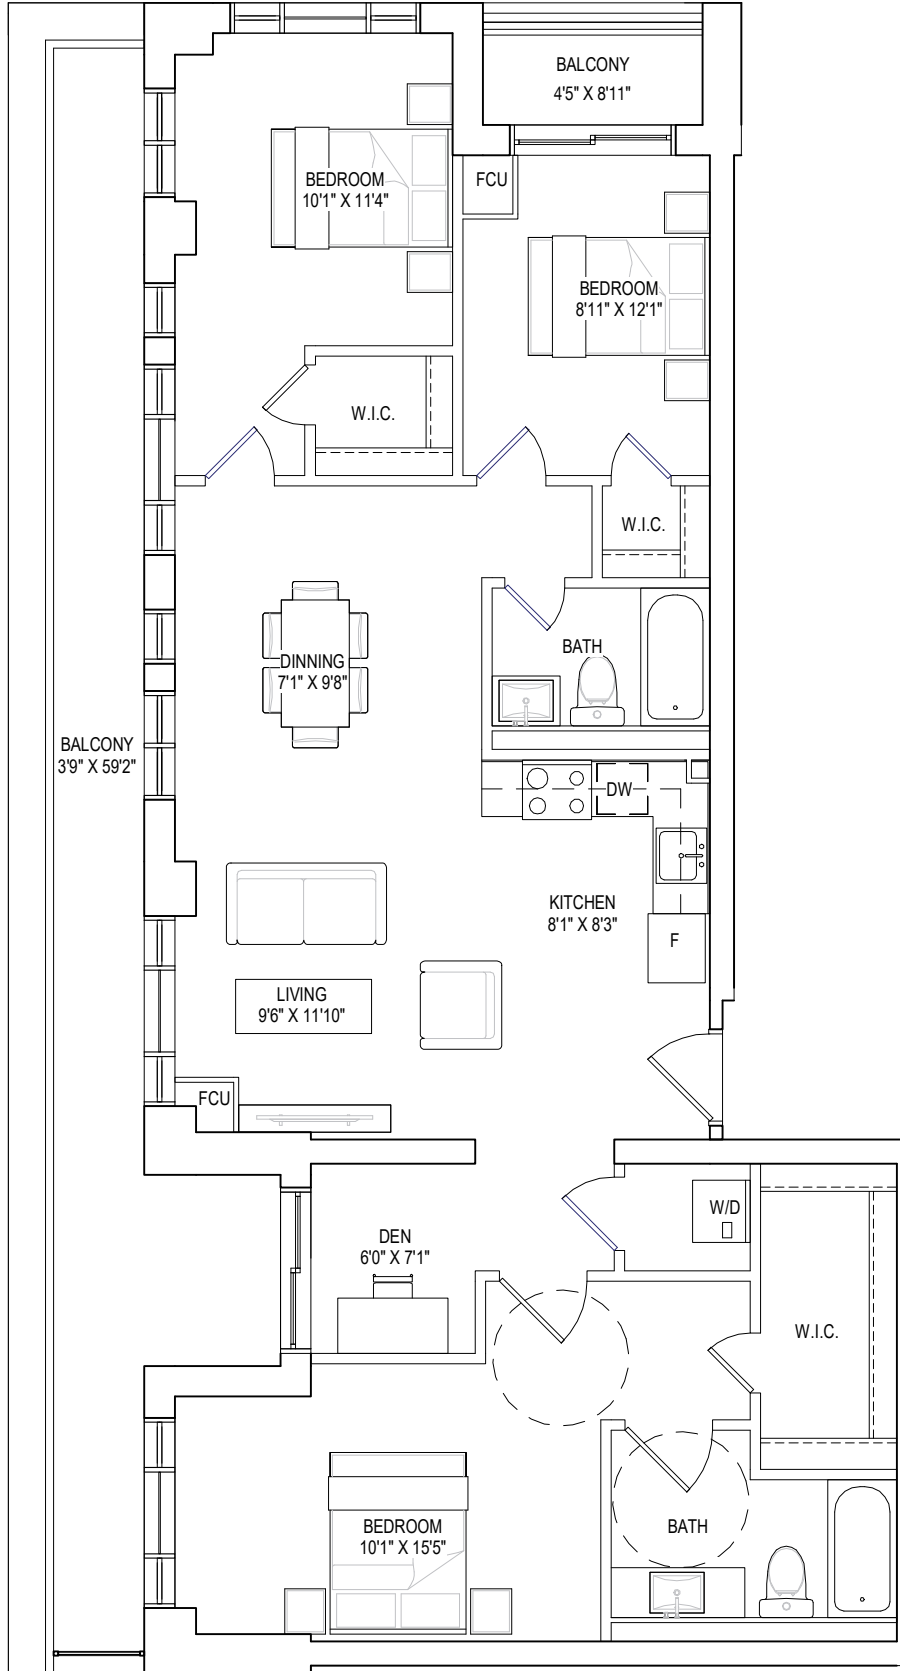

8TH FLOOR

3 BEDROOMS + DEN, 2.5 BATHROOMS

interior living area | 1343 sf
outdoor living area | 228 sf
total living area | 1571 sf

GROUND FLOOR

3 BEDROOMS + DEN, 2 BATHROOMS

interior living area | 1306 sf
outdoor living area | 243 sf
total living area | 1549 sf