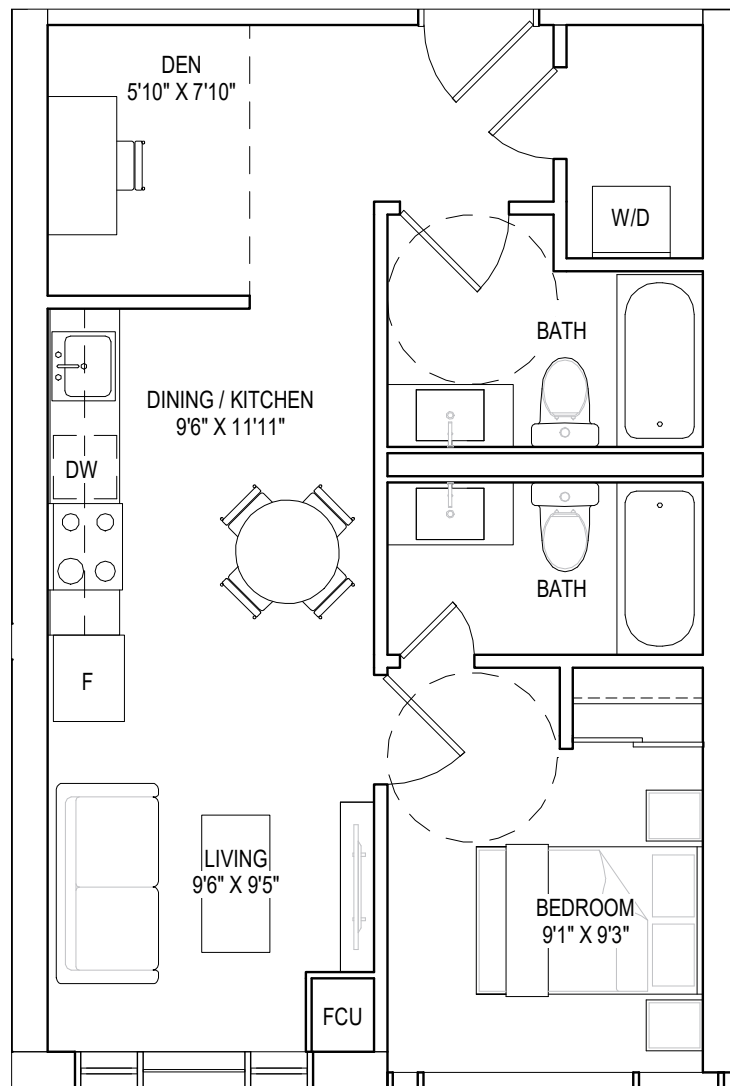

I BEDROOM, I BATHROOM

interior living area | 471 sf
 outdoor living area | 53 sf
 total living area | 524 sf

10TH FLOOR

I BEDROOM, I BATHROOM

interior living area | 560 sf
outdoor living area | 171 sf
total living area | 731 sf

9TH FLOOR

1 BEDROOM + DEN, 2 BATHROOMS

interior living area | 626 sf
total living area | 626 sf

GROUND FLOOR

I BEDROOM + DEN, 2 BATHROOMS

interior living area | 684 sf
outdoor living area | 35 sf
total living area | 719 sf