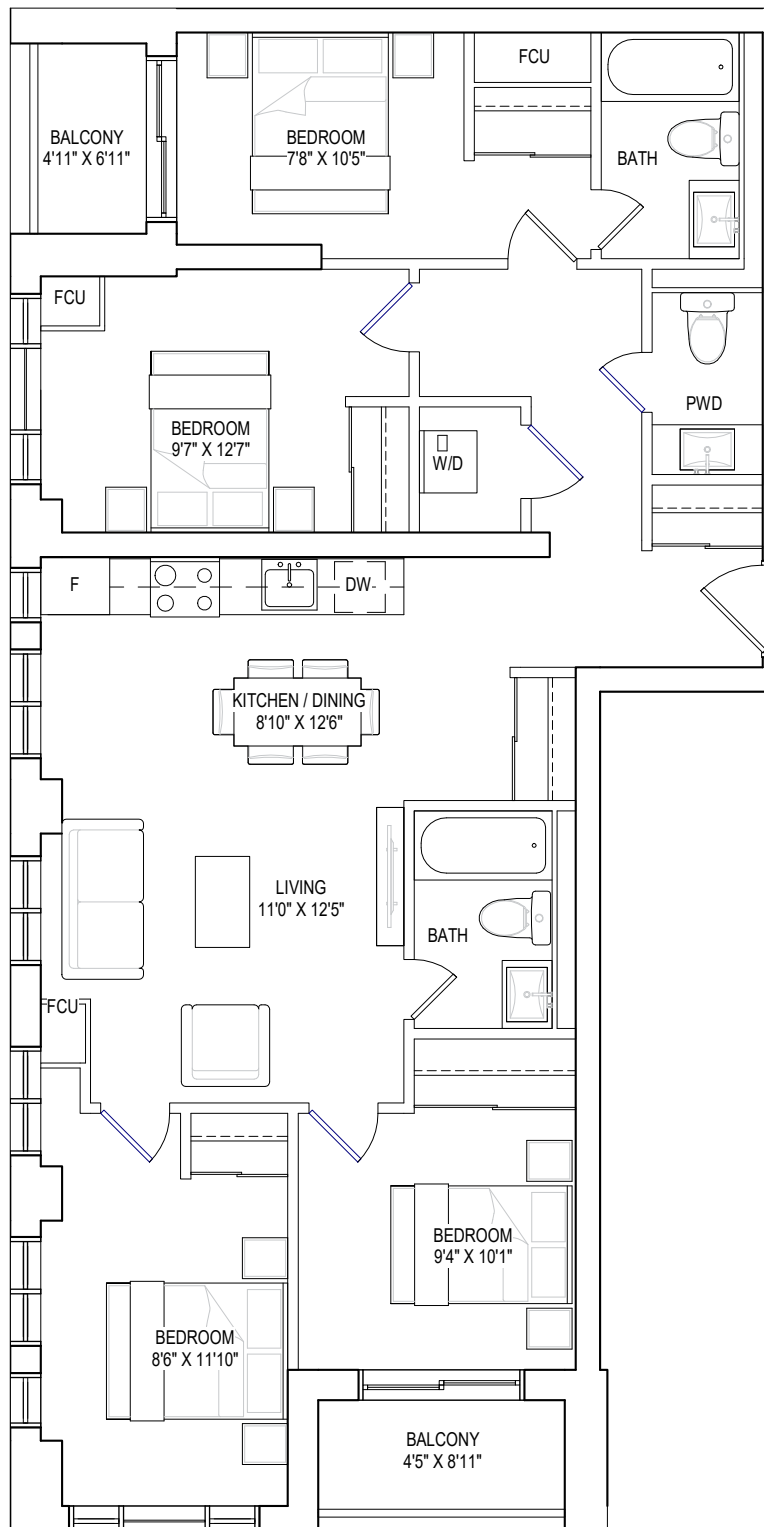

6TH FLOOR

7TH FLOOR

4 BEDROOMS, 2.5 BATHROOMS

interior living area | 1226 sf
outdoor living area | 39 sf
total living area | 1265 sf

2ND - 5TH FLOOR

4 BEDROOMS + DEN, 2.5 BATHROOMS

interior living area | 1568 sf
outdoor living area | 85 sf
total living area | 1653 sf