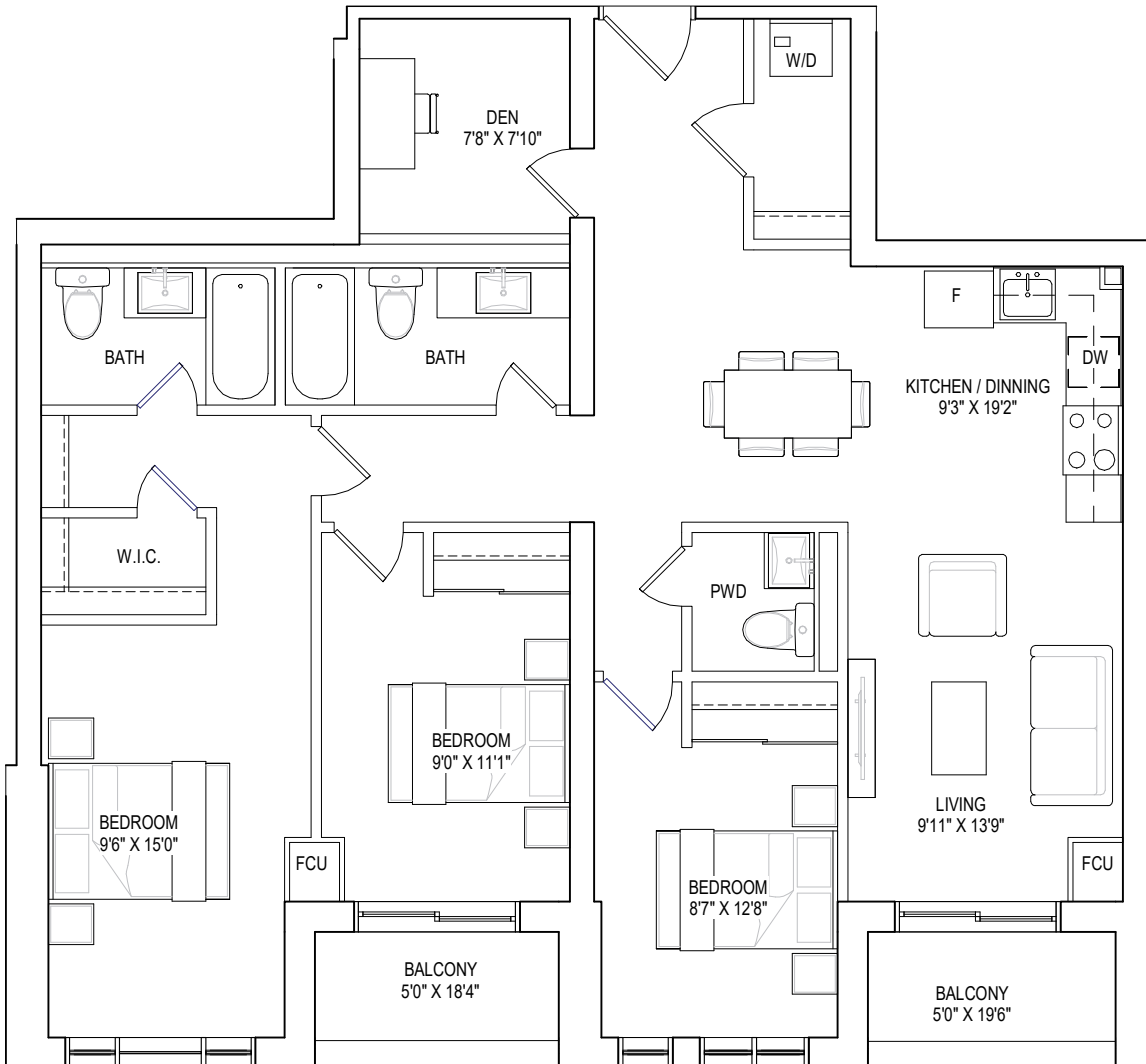

6TH FLOOR

3 BEDROOMS + DEN, 2 BATHROOMS

interior living area | 1115 sf
 outdoor living area | 128 sf
 total living area | 1243 sf

7TH FLOOR

3 BEDROOMS + DEN, 2.5 BATHROOMS

interior living area | 1290 sf
 outdoor living area | 78 sf
 total living area | 1368 sf