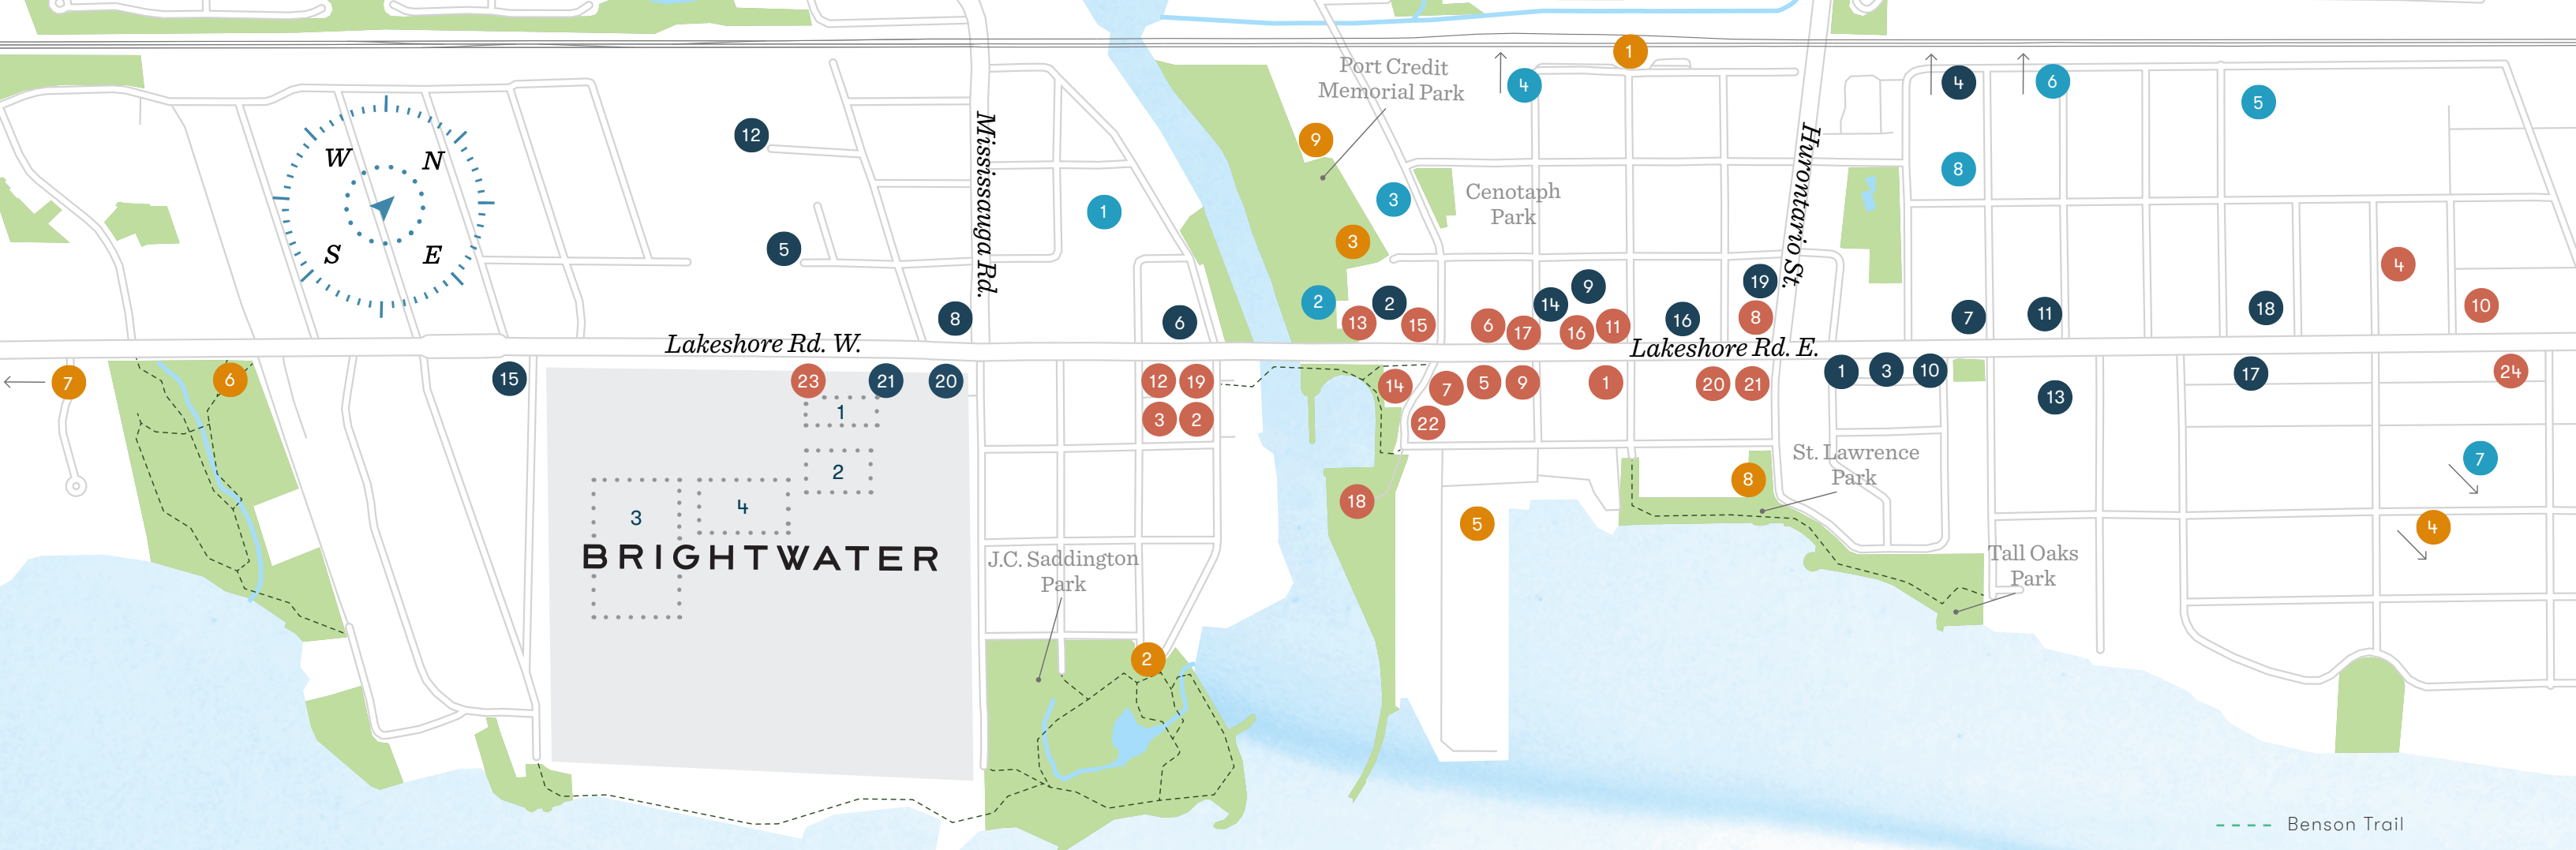

- Stunning landscaped courtyard
- Selection of townhomes
- Sweeping views of the waterfront and Port Credit tree canopy
- Steps to waterfront, main street retail, and lush green trails
- Brightwater Shuttle and Public Transit at your doorstep

The Best of Port Credit Village

ATTRACTIONS

- 1 Port Credit GO Station
- 2 J.C. Saddington Park
- 3 Port Credit Memorial Park
- 4 Adamson Estate
- 5 Port Credit Marina
- 6 Brueckner Rhododendron Gardens
- 7 Richard's Memorial Park
- 8 St. Lawrence Park
- 9 Port Credit Memorial Arena

FOOD + DRINK

- 1 Archtop Café
- 2 Captain Robin's Family Restaurant
- 3 Chelsea
- 4 Colossus Greek Taverna
- 5 Door FiftyFive
- 6 El Jefe
- 7 Eva's Original Chimneys
- 8 The Brogue
- 9 Crooked Cue
- 10 My Secret Kitchen
- 11 Nomad's Restobar
- 12 Ombretta Cucino + Vino
- 13 Papa Giuseppe's
- 14 Posta Italbar Cucina
- 15 Pump House Grille Co
- 16 Raw Aura Organic Cuisine
- 17 Scoops Ice Cream
- 18 Snug Harbour
- 19 Starbucks
- 20 The Social Bakeshop
- 21 Port House
- 22 Breakwater / The Waterside Inn
- 23 Future Coffee Shop
- 24 La Villa Bakery

- Benson Trail
- Waterfront Trail
- ... 1 Brightwater I
- ... 2 Brightwater II
- ... 3 Brightwater Towns
- ... 4 The Mason