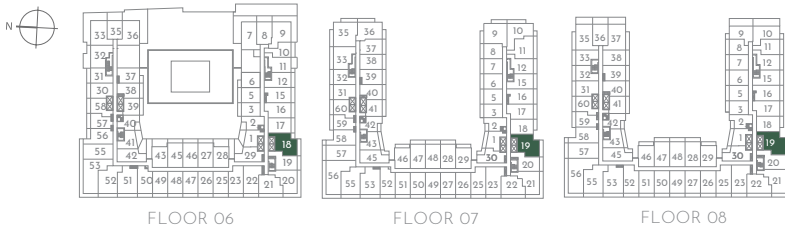

BD
13

2 BEDROOM + DEN | 2 BATH

Total Area: 942 sq.ft.

Indoor Area: 840 sq.ft.

Outdoor Area: 102 sq.ft.

FLOOR 06

FLOOR 07

FLOOR 08

S | FLOORS 15 - 39