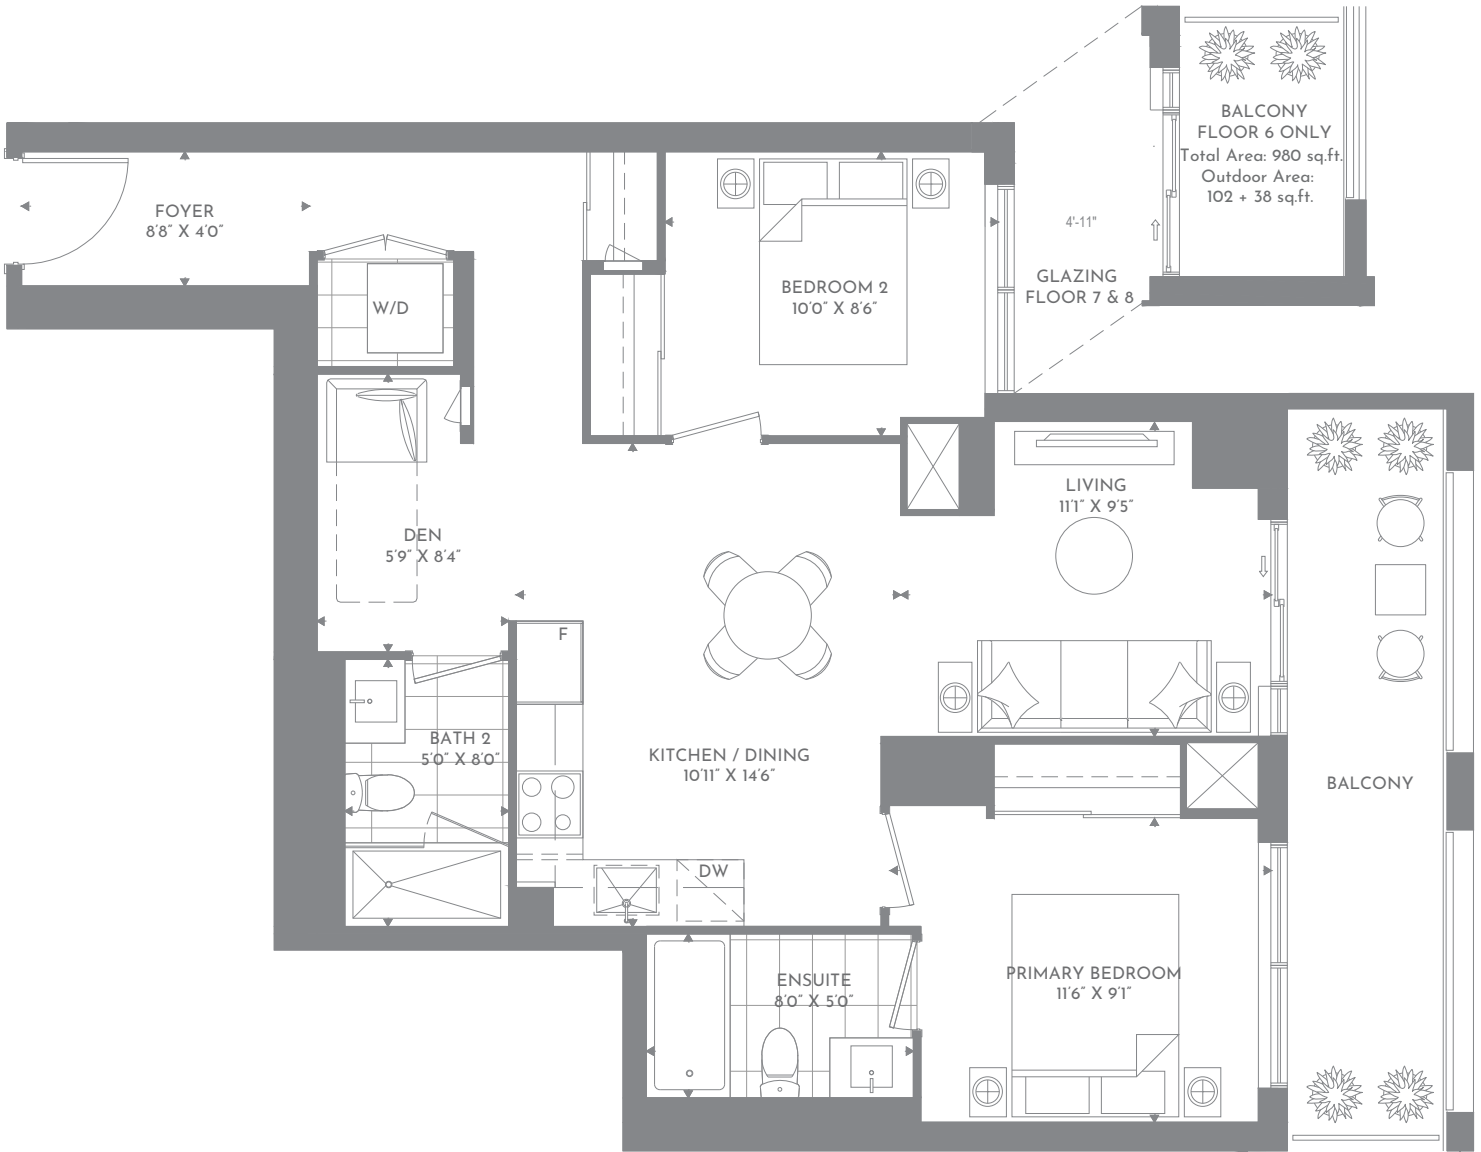

BD
13

2 BEDROOM + DEN | 2 BATH

Total Area: 942 sq.ft.

Indoor Area: 840 sq.ft.

Outdoor Area: 102 sq.ft.

FLOOR 06

FLOOR 07

FLOOR 08

S | FLOORS 15 - 39