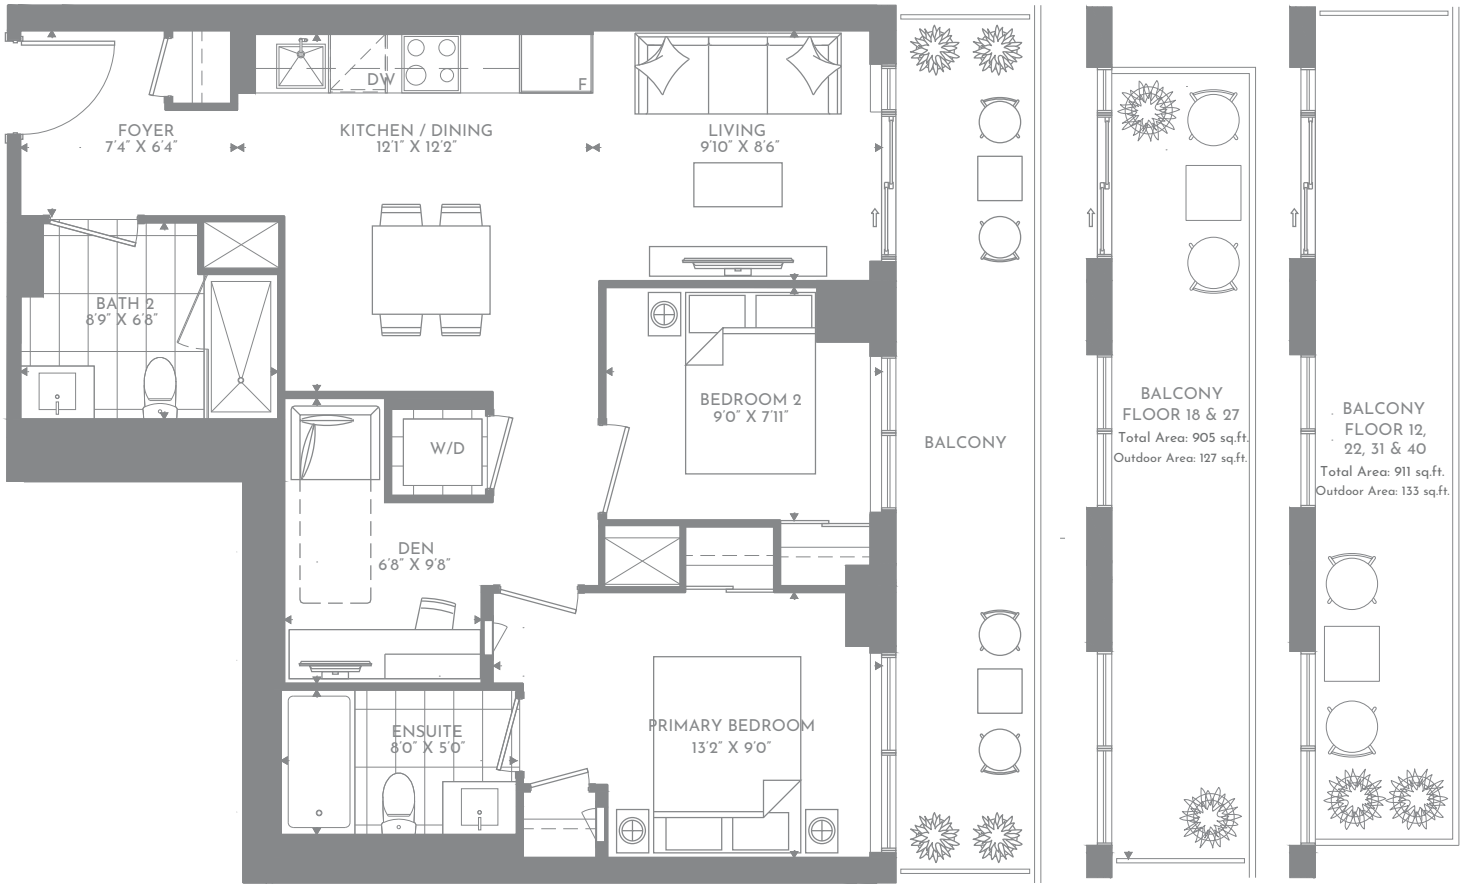

BD
13

2 BEDROOM + DEN | 2 BATH

Total Area: 942 sq.ft.

Indoor Area: 840 sq.ft.

Outdoor Area: 102 sq.ft.

FLOOR 06

FLOOR 07

FLOOR 08

S | FLOORS 15 - 39