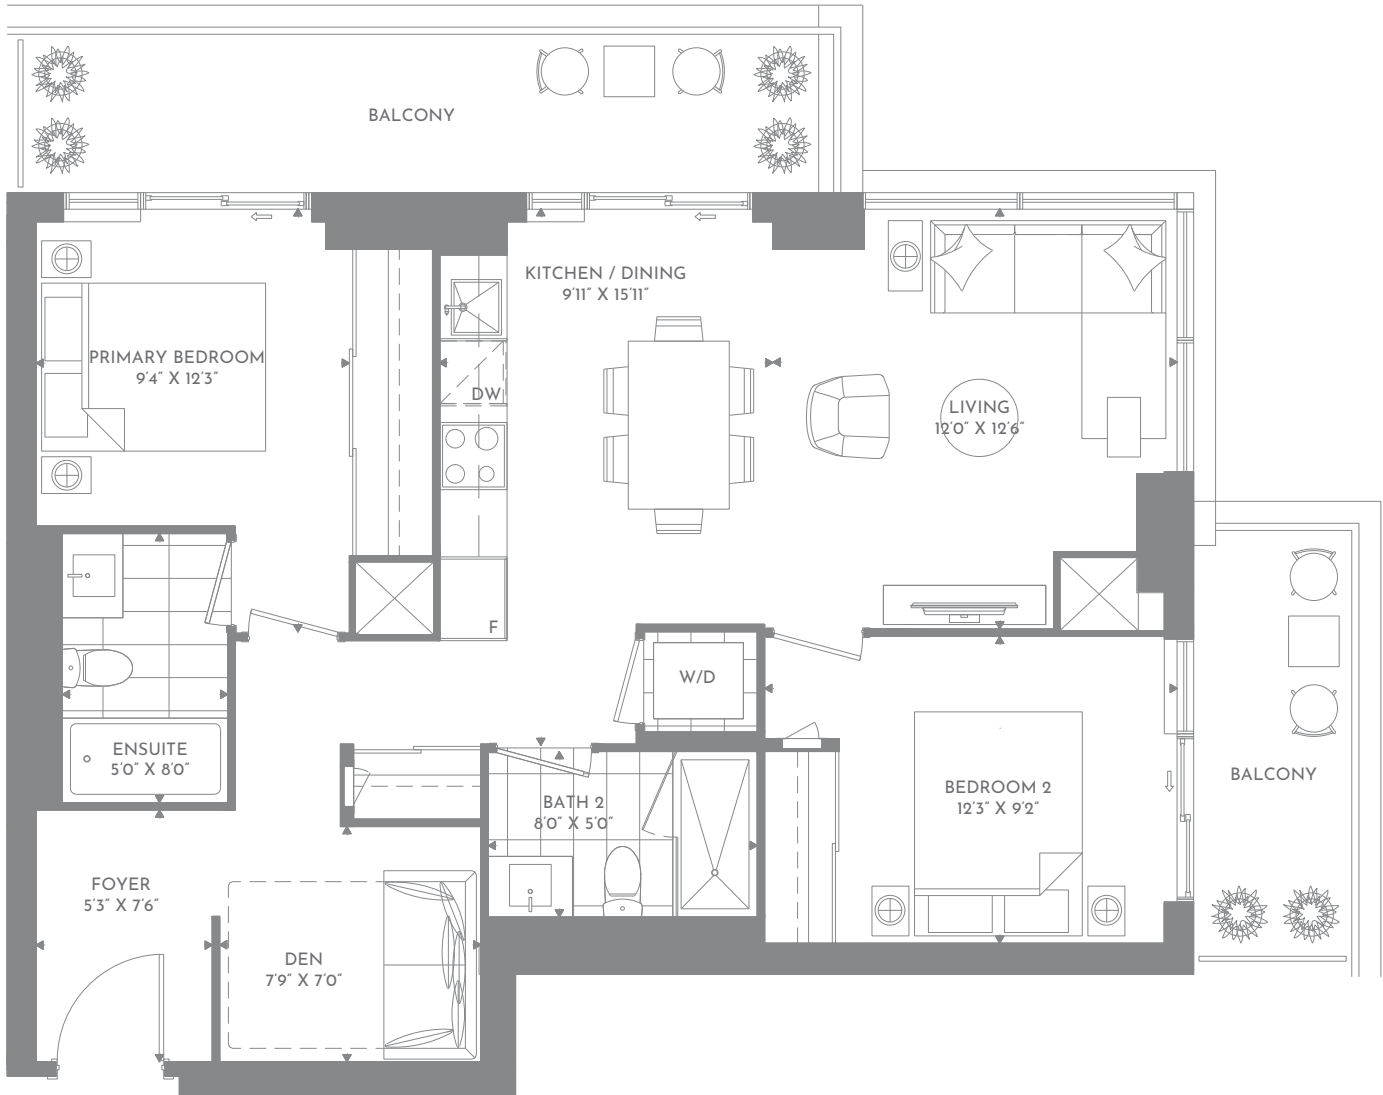

BD
13

2 BEDROOM + DEN | 2 BATH

Total Area: 942 sq.ft.

Indoor Area: 840 sq.ft.

Outdoor Area: 102 sq.ft.

FLOOR 06

FLOOR 07

FLOOR 08

S | FLOORS 15 - 39