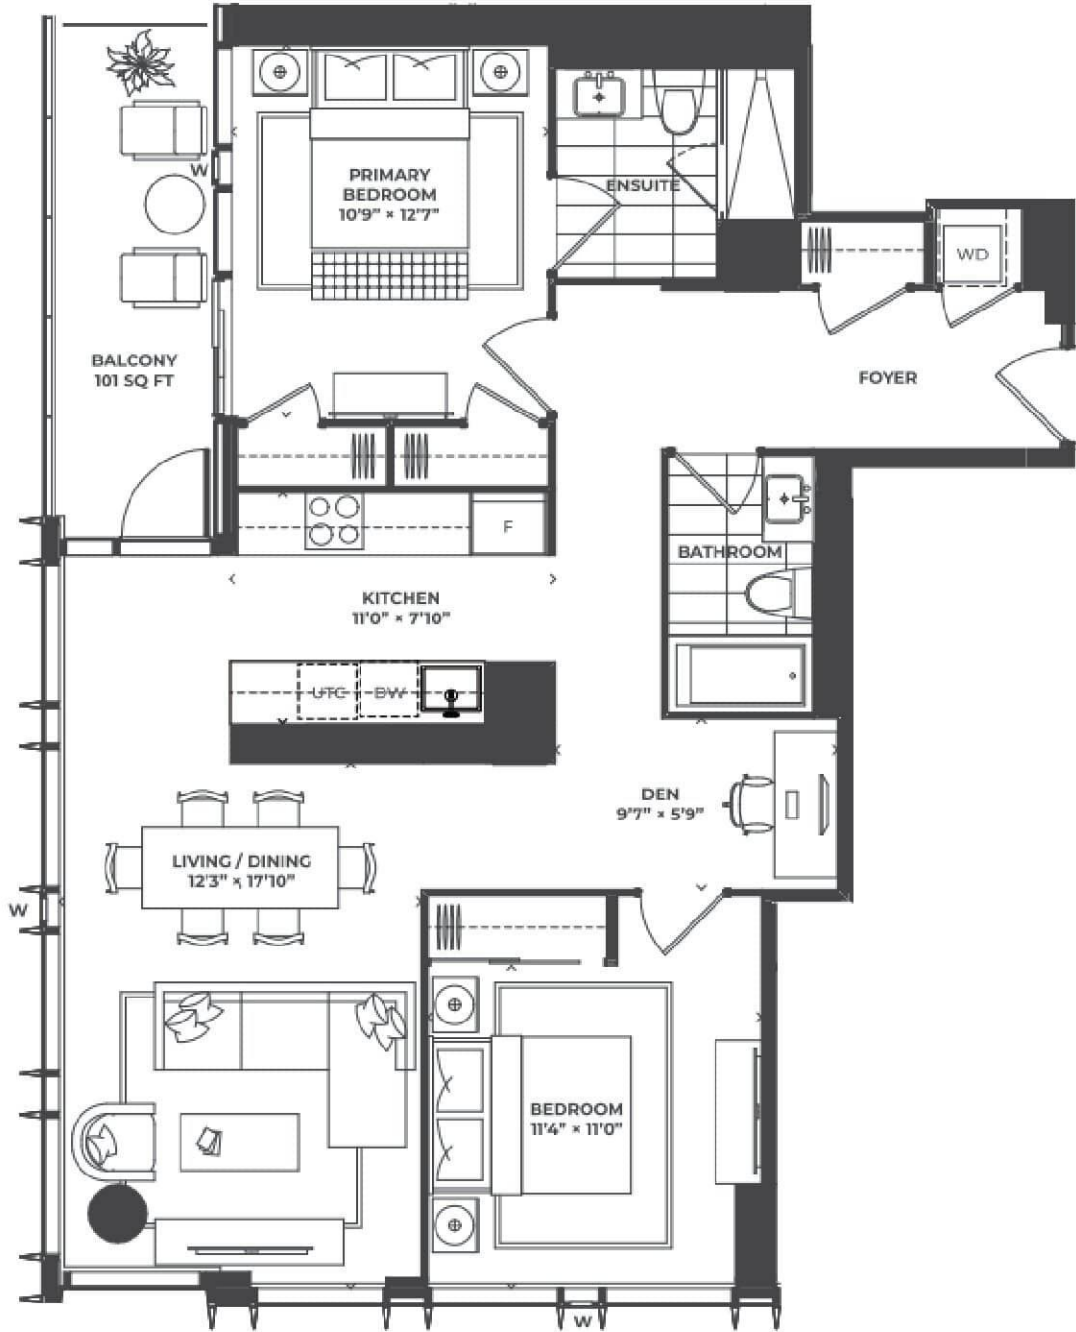

PEM S03 (Level 8) PEM S05

2 Bedrooms + Den (Barrier Free)
Interior: 1,125 Sq. Ft.
Exterior: 101 Sq. Ft.
Total: 1,226 Sq. Ft.

Level 8