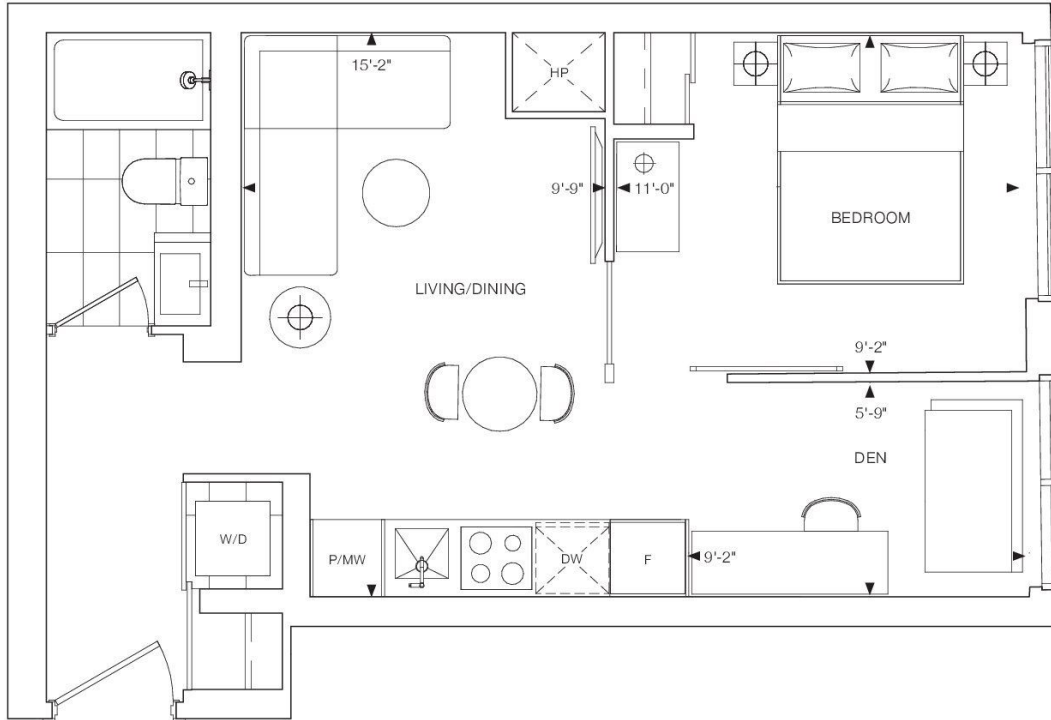

ELM
ON
YONGE

1A+D

1 BEDROOM + DEN
INTERIOR: 484 SQ.FT.
EXTERIOR: 79 SQ.FT.
TOTAL: 563 SQ.FT.

LEVEL 9

LEVEL 10-12

LEVEL 13-39

LEVEL 40-44

ELM
ON
YONGE

1S+D

1 BEDROOM + DEN
INTERIOR: 504 SQ.FT.
TOTAL: 504 SQ.FT.

LEVEL 10-12

LEVEL 13-39

LEVEL 40-44

LEVEL 45-55

ELM
ON
YONGE

1U+D

1 BEDROOM + DEN
INTERIOR: 506 SQ.FT.
TOTAL: 506 SQ.FT.

LEVEL 5

LEVEL 6-8

ELM
ON
YONGE

1D+D

1 BEDROOM + DEN
INTERIOR: 509 SQ.FT.
TOTAL: 509 SQ.FT.

LEVEL 9

LEVEL 10-12