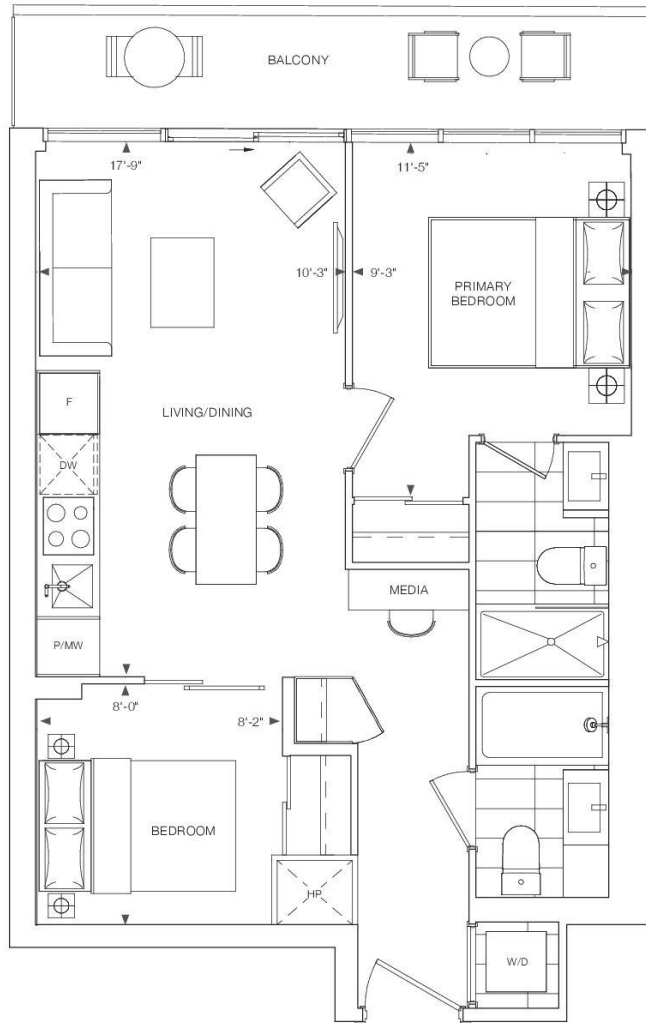

ELM
ON
YONGE

2A+M

2 BEDROOM + MEDIA + 2 BATH
INTERIOR: 596 SQ.FT.
EXTERIOR: 87 SQ.FT.
TOTAL: 683 SQ.FT.