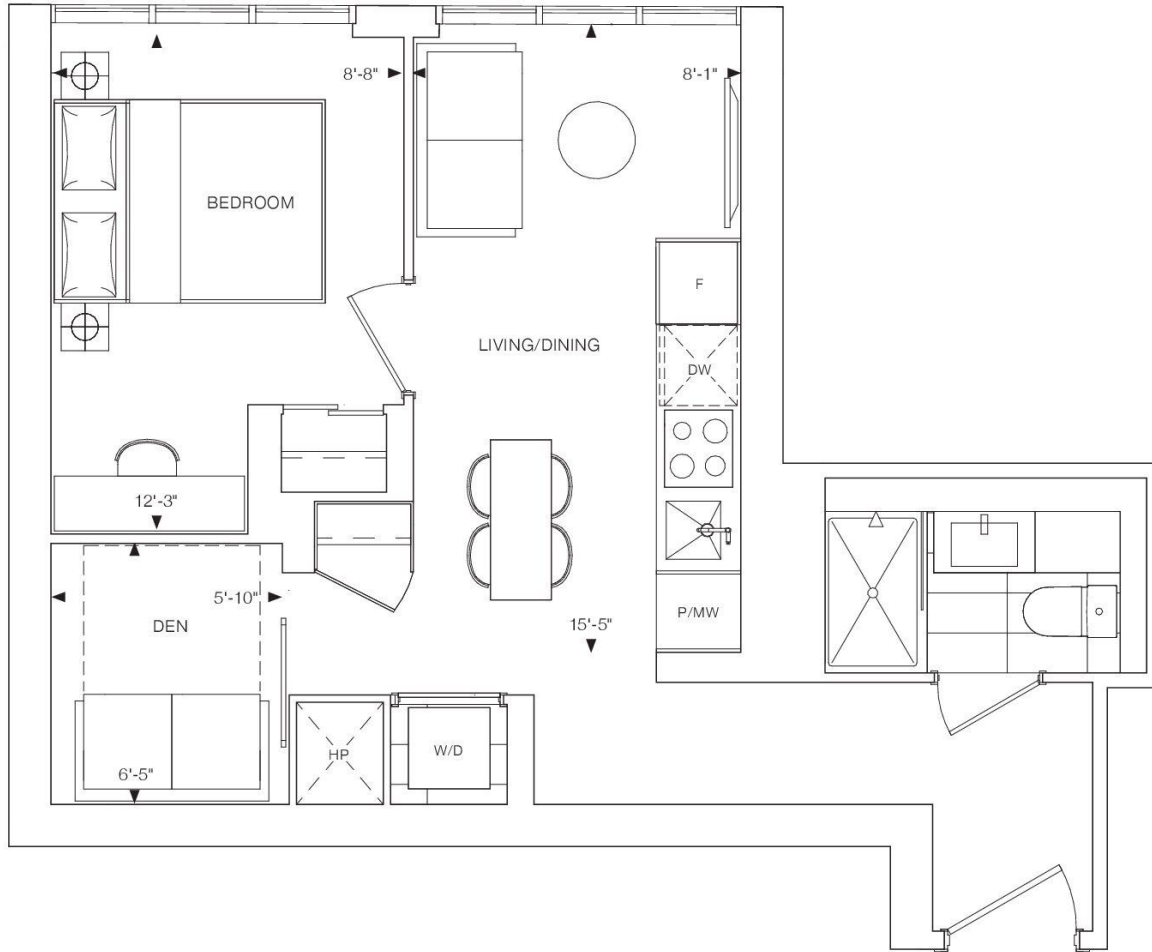

1S+D

1 BEDROOM + DEN
INTERIOR: 504 SQ.FT.
TOTAL: 504 SQ.FT.

LEVEL 10-12

LEVEL 13-39

LEVEL 40-44

LEVEL 45-55

ELM
ON
YONGE

1U+D

1 BEDROOM + DEN
INTERIOR: 506 SQ.FT.
TOTAL: 506 SQ.FT.

LEVEL 5

LEVEL 6-8

ELM
ON
YONGE

1D+D

1 BEDROOM + DEN
INTERIOR: 509 SQ.FT.
TOTAL: 509 SQ.FT.

LEVEL 9

LEVEL 10-12