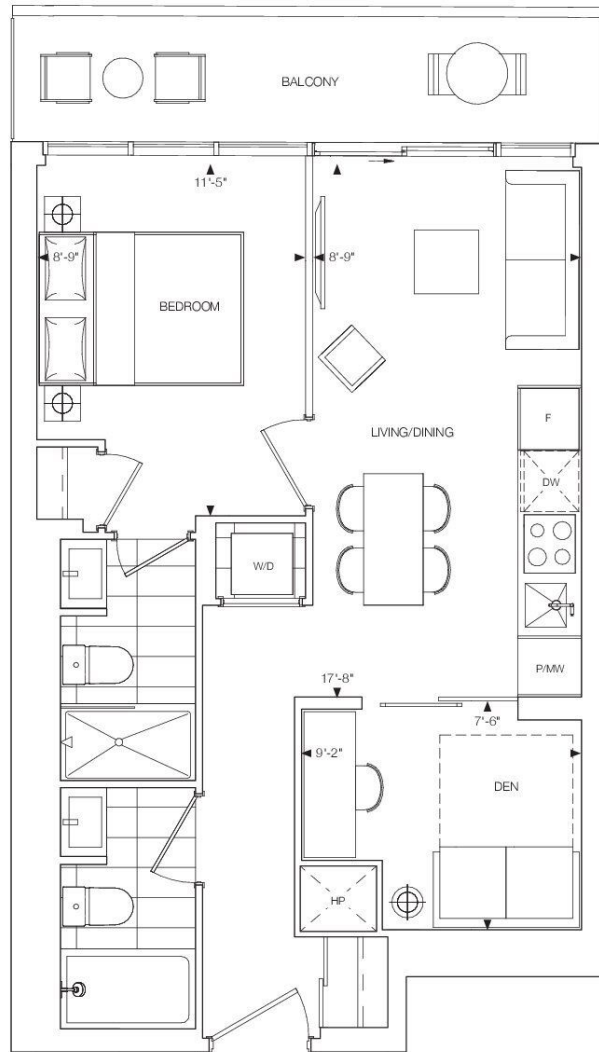

LEVEL 69

ELM
ON
YONGE

1K+M

1 BEDROOM + MEDIA
INTERIOR: 525 SQ.FT.
TOTAL: 525 SQ.FT.

LEVEL 8

ELM
ON
YONGE

1J+D

1 BEDROOM + DEN + 2 BATH
INTERIOR: 559 SQ.FT.
EXTERIOR: 79 SQ.FT.
TOTAL: 638 SQ.FT.