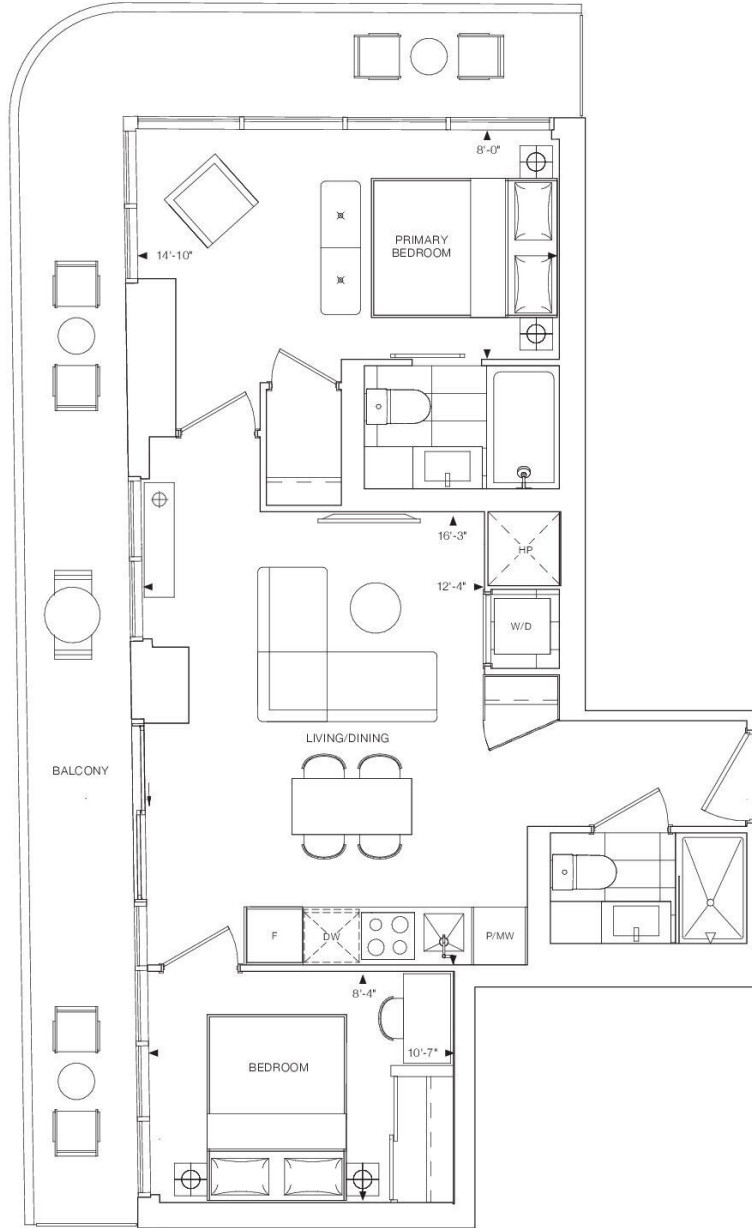

LEVEL 13-39

LEVEL 40-44

LEVEL 45-55

ELM
ON
YONGE

2M

2 BEDROOM + 2 BATH
INTERIOR: 686 SQ.FT.
EXTERIOR: 244 SQ.FT.
TOTAL: 930 SQ.FT.