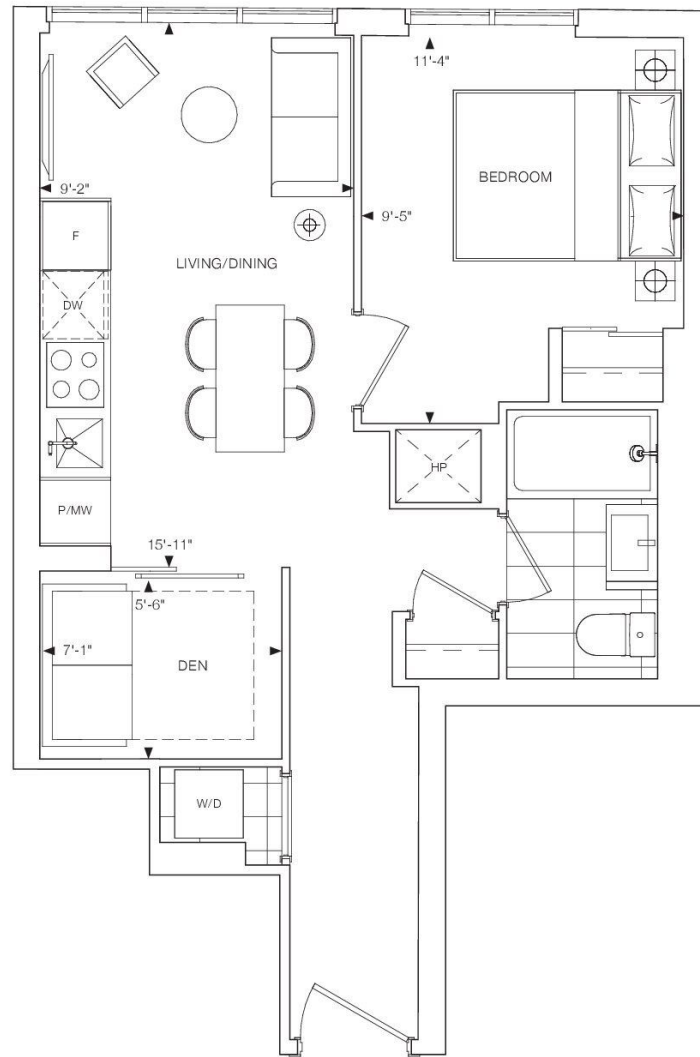

1S+D

1 BEDROOM + DEN
INTERIOR: 504 SQ.FT.
TOTAL: 504 SQ.FT.

LEVEL 10-12

LEVEL 13-39

LEVEL 40-44

LEVEL 45-55

ELM
ON
YONGE

1U+D

1 BEDROOM + DEN
INTERIOR: 506 SQ.FT.
TOTAL: 506 SQ.FT.

LEVEL 5

LEVEL 6-8

ELM
ON
YONGE

1D+D

1 BEDROOM + DEN
INTERIOR: 509 SQ.FT.
TOTAL: 509 SQ.FT.

LEVEL 9

LEVEL 10-12