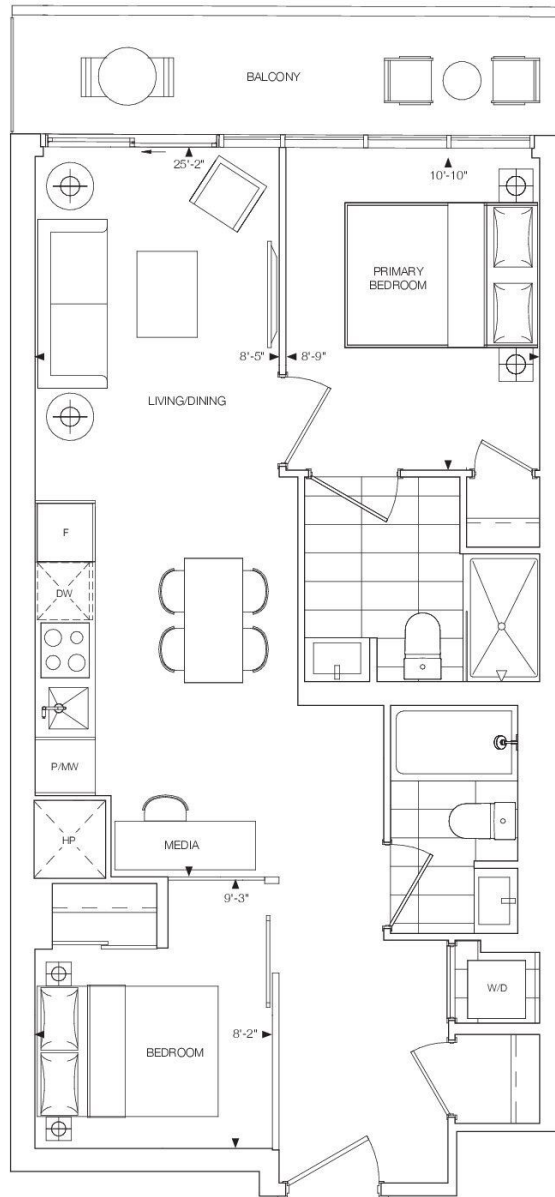

LEVEL 10-12

LEVEL 13-39

ELM
ON
YONGE

20+M

2 BEDROOM + MEDIA + 2 BATH
INTERIOR: 689 SQ.FT.
EXTERIOR: 77 SQ.FT.
TOTAL: 766 SQ.FT.