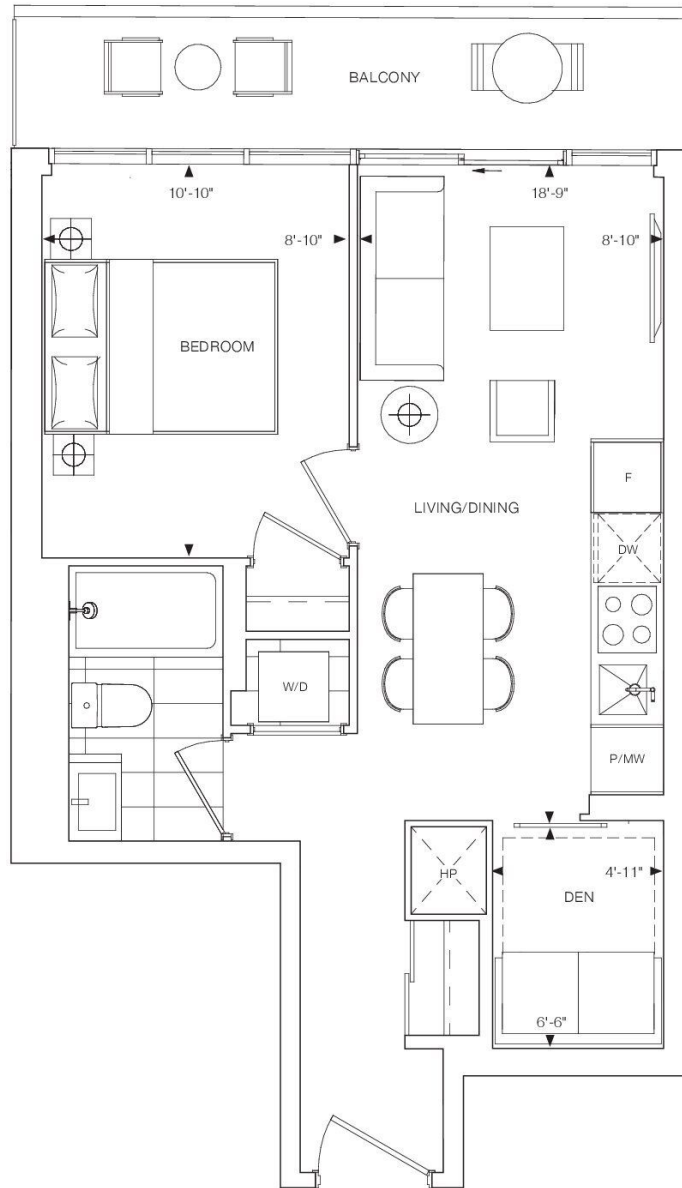

LEVEL 61-68

ELM
ON
YONGE

1D

1 BEDROOM
INTERIOR: 457 SQ.FT.
TOTAL: 457 SQ.FT.

LEVEL 10-12

LEVEL 13-39

LEVEL 40-44

LEVEL 45-55

LEVEL 56

ELM
ON
YONGE

1T+D

1 BEDROOM + DEN
INTERIOR: 474 SQ.FT.
TOTAL: 474 SQ.FT.

LEVEL 10-12

LEVEL 13-39

LEVEL 40-44

LEVEL 45-55

ELM
ON
YONGE

1A+D

1 BEDROOM + DEN
INTERIOR: 484 SQ.FT.
EXTERIOR: 79 SQ.FT.
TOTAL: 563 SQ.FT.

LEVEL 9

LEVEL 10-12

LEVEL 13-39

LEVEL 40-44

ELM
ON
YONGE

1S+D

1 BEDROOM + DEN
INTERIOR: 504 SQ.FT.
TOTAL: 504 SQ.FT.

LEVEL 10-12

LEVEL 13-39

LEVEL 40-44

LEVEL 45-55

ELM
ON
YONGE

1U+D