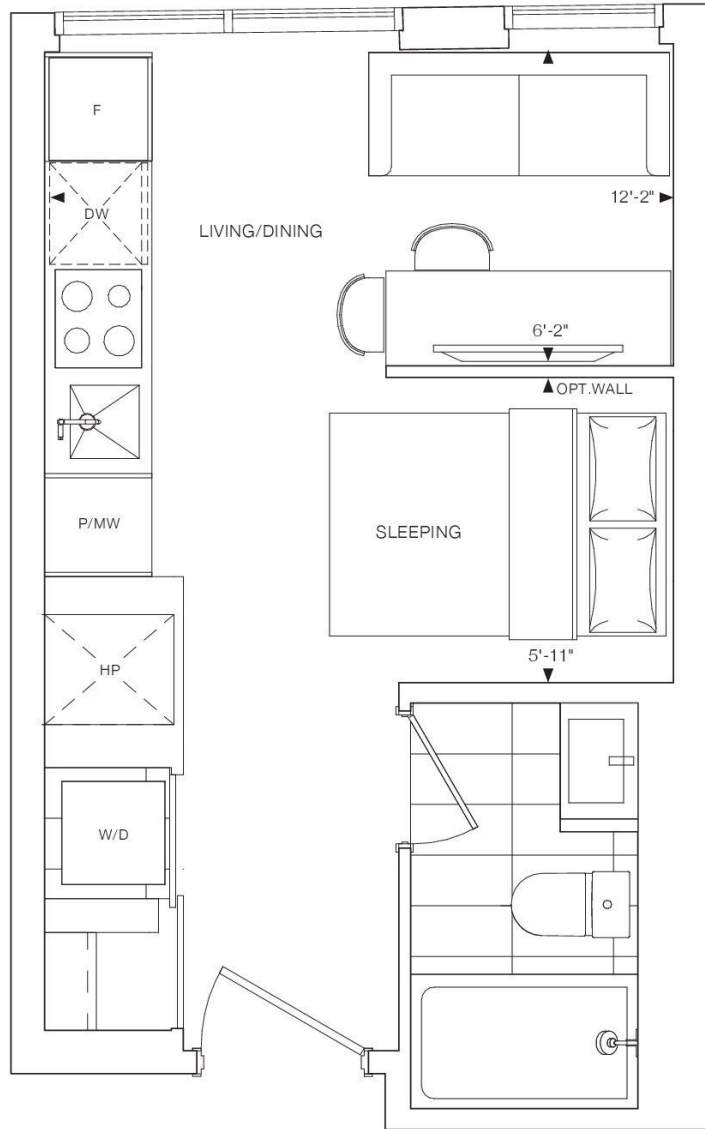

ELM
ON
YONGE

S1

JUNIOR 1 BEDROOM
INTERIOR: 300 SQ. FT.
TOTAL: 300 SQ. FT.

LEVEL 10-12

LEVEL 13-16, 25-39

LEVEL 40-44

LEVEL 45-55

ELM
ON
YONGE

1B

1 BEDROOM
INTERIOR: 430 SQ.FT.
EXTERIOR: 89 SQ.FT.
TOTAL: 519 SQ.FT.

LEVEL 16-39

LEVEL 40-44

LEVEL 45-55

LEVEL 56

LEVEL 57-59

LEVEL 60

LEVEL 61-68

ELM
ON
YONGE

1D

1 BEDROOM
INTERIOR: 457 SQ.FT.
TOTAL: 457 SQ.FT.

LEVEL 10-12

LEVEL 13-39

LEVEL 40-44

LEVEL 45-55