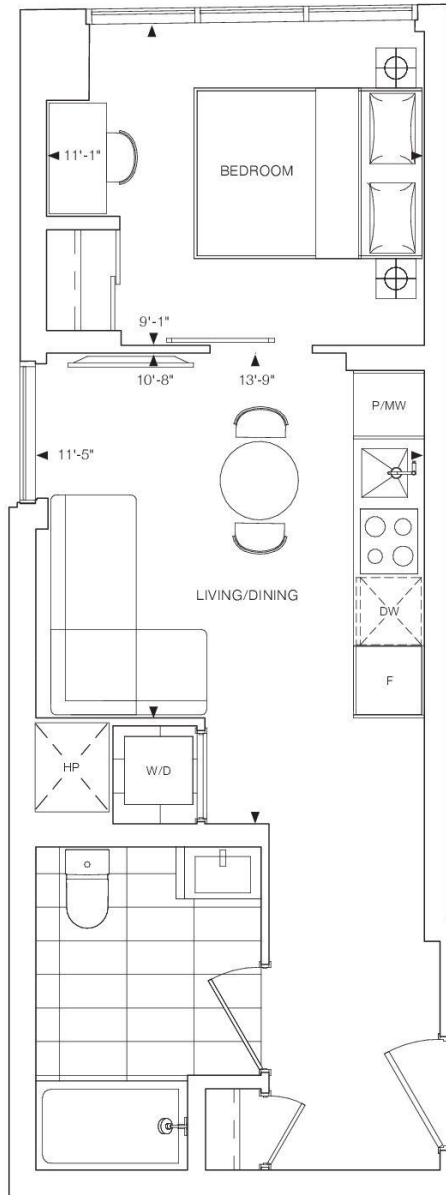

1B

1 BEDROOM
INTERIOR: 430 SQ.FT.
EXTERIOR: 89 SQ.FT.
TOTAL: 519 SQ.FT.

LEVEL 16-39

LEVEL 40-44

LEVEL 45-55

LEVEL 56

LEVEL 57-59

LEVEL 60

LEVEL 61-68

ELM
ON
YONGE

1D

1 BEDROOM
INTERIOR: 457 SQ.FT.
TOTAL: 457 SQ.FT.

LEVEL 10-12

LEVEL 13-39

LEVEL 40-44

LEVEL 45-55

LEVEL 56

ELM
ON
YONGE

1T+D

1 BEDROOM + DEN
INTERIOR: 474 SQ.FT.
TOTAL: 474 SQ.FT.

LEVEL 10-12

LEVEL 13-39

LEVEL 40-44

LEVEL 45-55

ELM
ON
YONGE

1A+D

1 BEDROOM + DEN
INTERIOR: 484 SQ.FT.
EXTERIOR: 79 SQ.FT.
TOTAL: 563 SQ.FT.

LEVEL 9

LEVEL 10-12

LEVEL 13-39

LEVEL 40-44

ELM
ON
YONGE