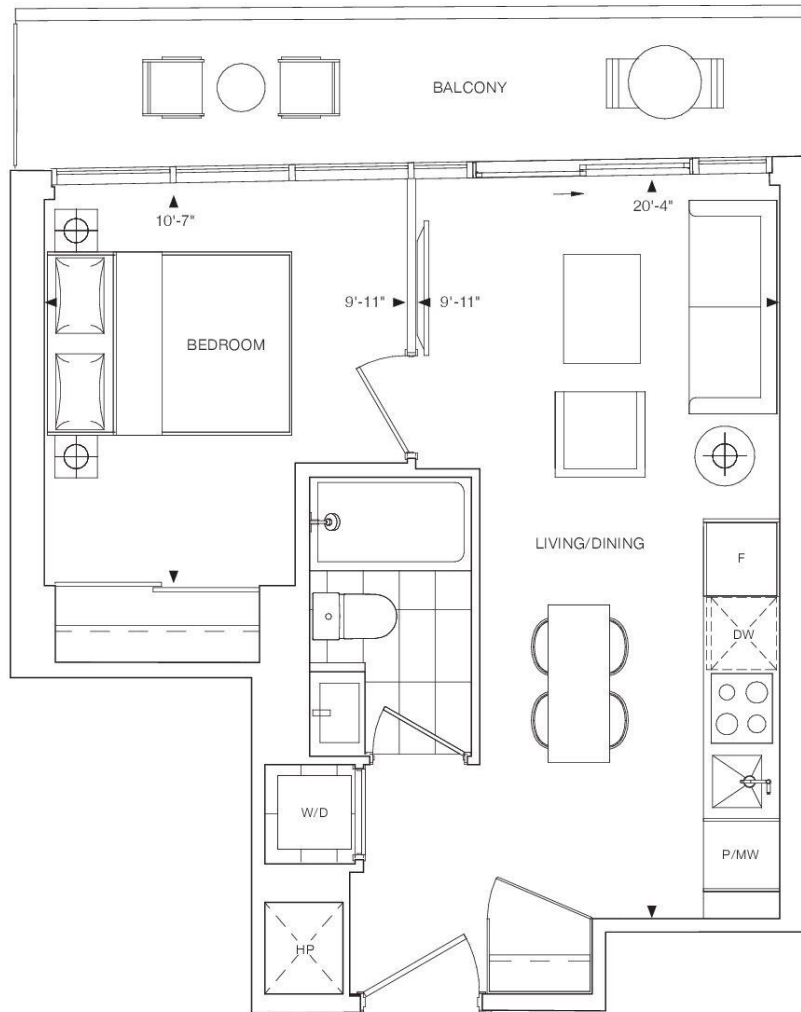

ELM
ON
YONGE

S1

JUNIOR 1 BEDROOM
INTERIOR: 300 SQ. FT.
TOTAL: 300 SQ. FT.

LEVEL 10-12

LEVEL 13-16, 25-39

LEVEL 40-44

LEVEL 45-55

ELM
ON
YONGE

1B

1 BEDROOM
INTERIOR: 430 SQ.FT.
EXTERIOR: 89 SQ.FT.
TOTAL: 519 SQ.FT.

LEVEL 16-39

LEVEL 40-44

LEVEL 45-55

LEVEL 56

LEVEL 57-59

LEVEL 60