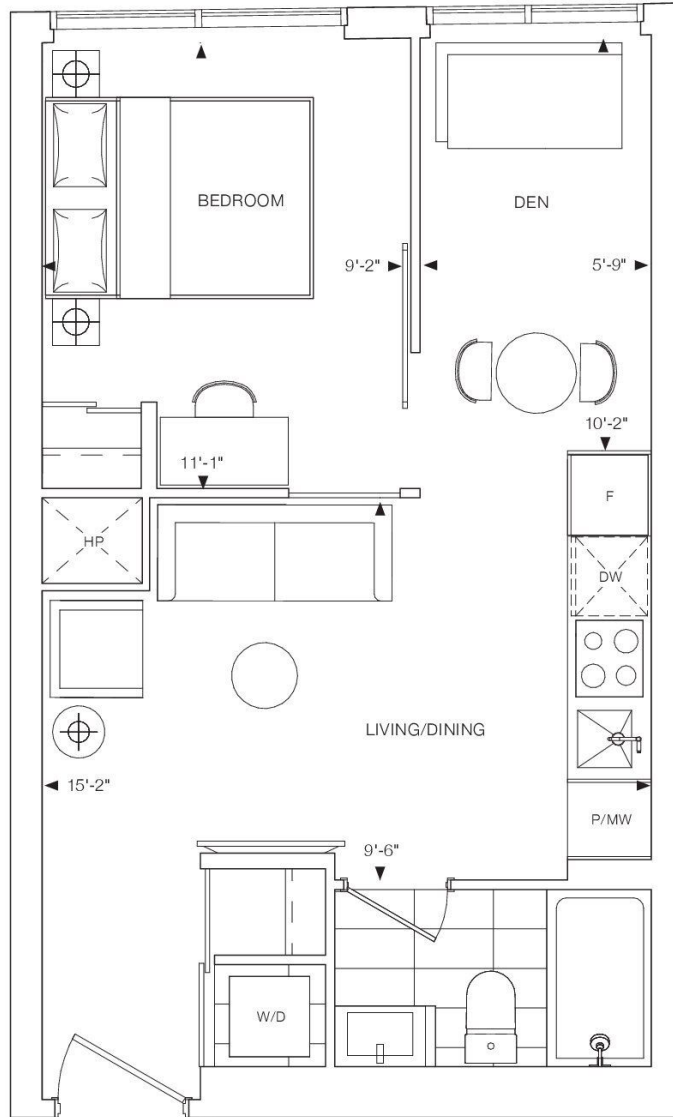

LEVEL 61-68

ELM
ON
YONGE

1D

1 BEDROOM
INTERIOR: 457 SQ.FT.
TOTAL: 457 SQ.FT.

LEVEL 10-12

LEVEL 13-39

LEVEL 40-44

LEVEL 45-55

LEVEL 56

ELM
ON
YONGE

1T+D

1 BEDROOM + DEN
INTERIOR: 474 SQ.FT.
TOTAL: 474 SQ.FT.

LEVEL 10-12

LEVEL 13-39

LEVEL 40-44

LEVEL 45-55

ELM
ON
YONGE

1A+D

1 BEDROOM + DEN
INTERIOR: 484 SQ.FT.
EXTERIOR: 79 SQ.FT.
TOTAL: 563 SQ.FT.

LEVEL 9

LEVEL 10-12

LEVEL 13-39

LEVEL 40-44

ELM
ON
YONGE

1S+D

1 BEDROOM + DEN
INTERIOR: 504 SQ.FT.
TOTAL: 504 SQ.FT.

LEVEL 10-12

LEVEL 13-39

LEVEL 40-44

LEVEL 45-55

ELM
ON
YONGE

1U+D