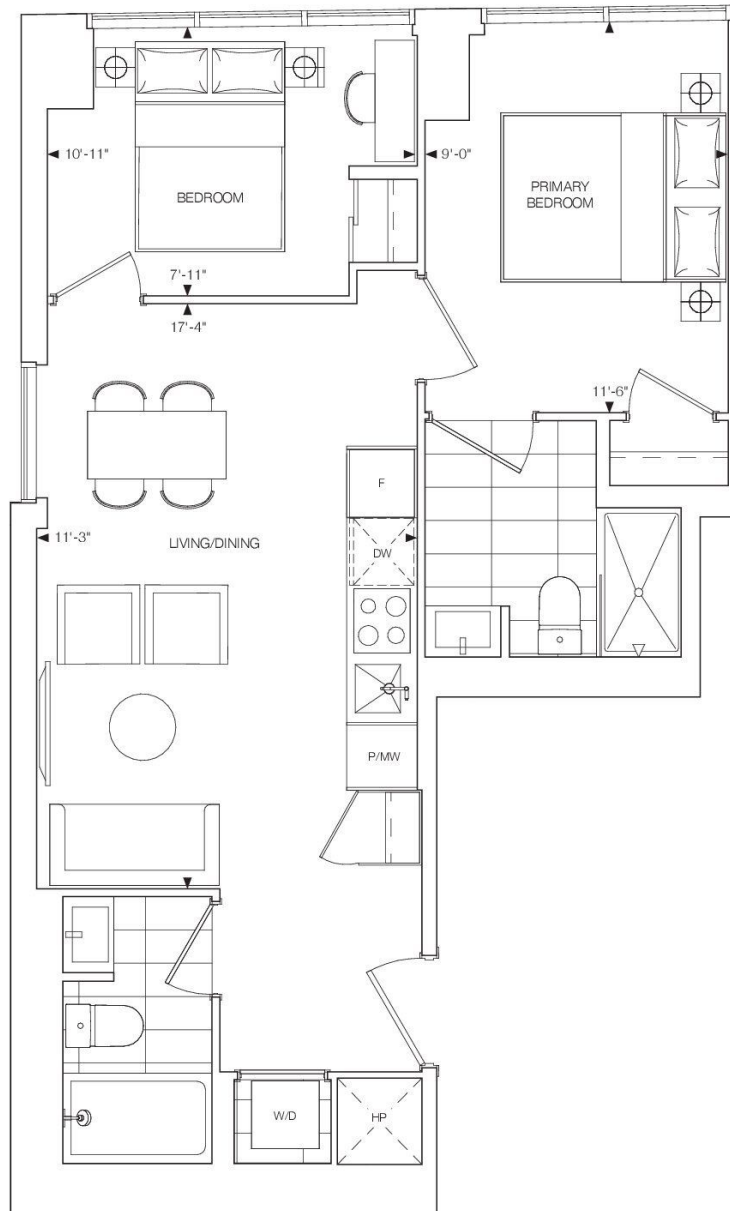

LEVEL 58-59

LEVEL 60

LEVEL 61-68

LEVEL 69

ELM
ON
YONGE

2H

2 BEDROOM + 2 BATH
INTERIOR: 623 SQ.FT.
TOTAL: 623 SQ.FT.

LEVEL 57

LEVEL 58-59

LEVEL 60

LEVEL 61-68

LEVEL 69

ELM
ON
YONGE

2D

2 BEDROOM + 2 BATH
INTERIOR: 639 SQ.FT.
EXTERIOR: 81 SQ.FT.
TOTAL: 720 SQ.FT.

LEVEL 16-39