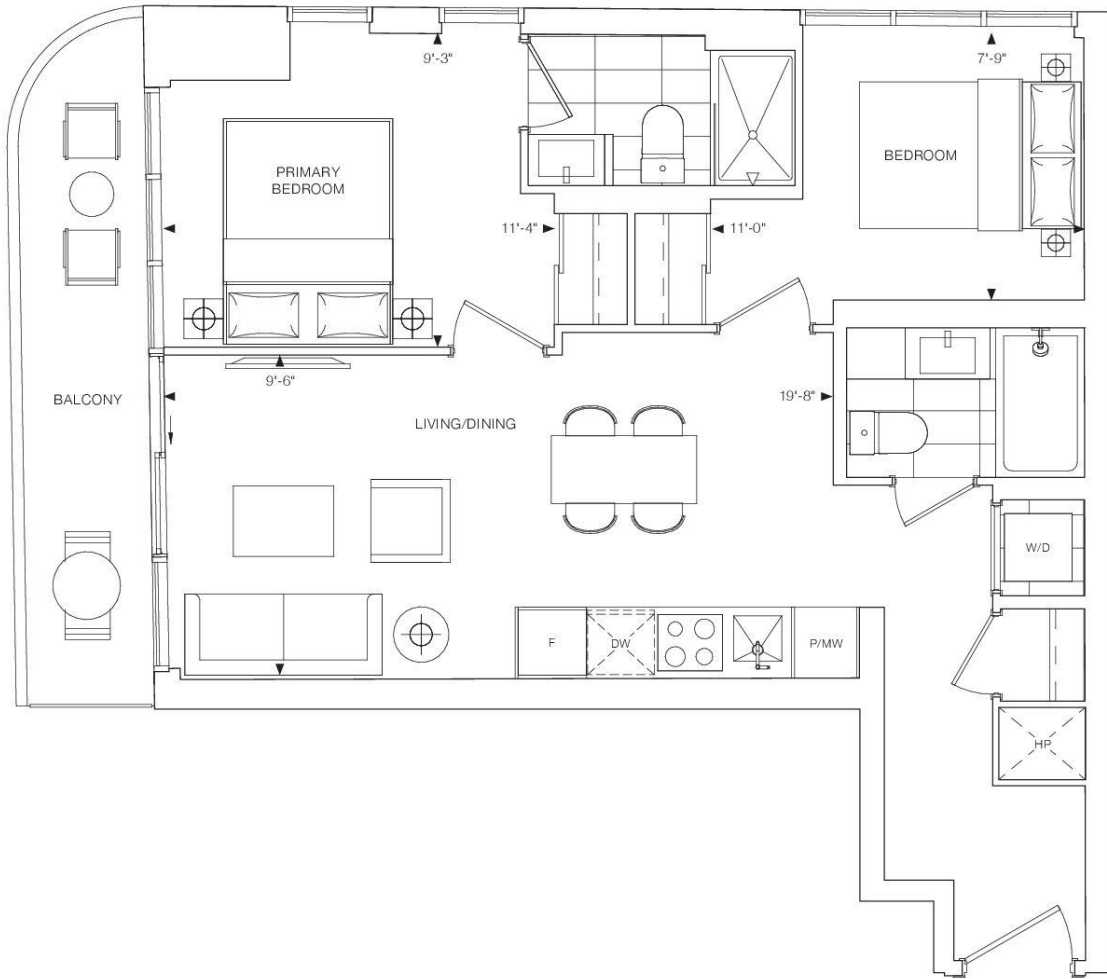

LEVEL 58-59

LEVEL 60

LEVEL 61-68

LEVEL 69

ELM
ON
YONGE

2D

2 BEDROOM + 2 BATH
INTERIOR: 639 SQ.FT.
EXTERIOR: 81 SQ.FT.
TOTAL: 720 SQ.FT.

LEVEL 16-39

LEVEL 40-44

LEVEL 45-55

LEVEL 56

LEVEL 57

LEVEL 58-59

LEVEL 60

LEVEL 61-68

LEVEL 69