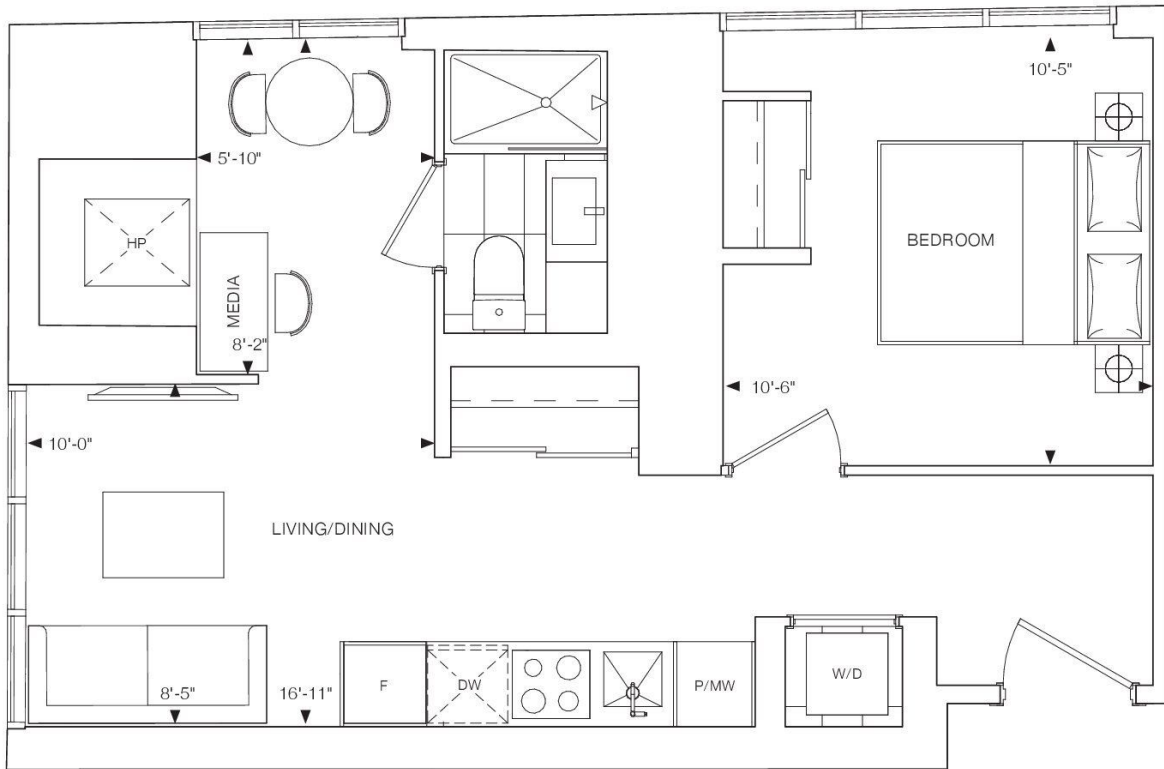

LEVEL 69

ELM
ON
YONGE

1K+M

1 BEDROOM + MEDIA
INTERIOR: 525 SQ.FT.
TOTAL: 525 SQ.FT.

LEVEL 8

ELM
ON
YONGE

1J+D

1 BEDROOM + DEN + 2 BATH
INTERIOR: 559 SQ.FT.
EXTERIOR: 79 SQ.FT.
TOTAL: 638 SQ.FT.

LEVEL 45-55

LEVEL 56

LEVEL 57

LEVEL 58-59

LEVEL 60

LEVEL 61-68

LEVEL 69

ELM
ON
YONGE